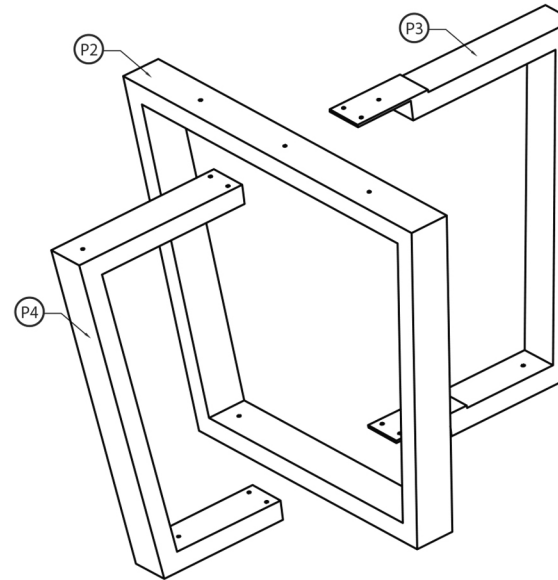

PARTS AND HARDWARE.

PARTS LIST

No.	DESCRIPTION	IMAGE	Q'TY
P1	TABLE TOP		1
P2	METAL LEG 1		1
P3	METAL LEG 2		1
P4	METAL LEG 3		1

HARDWARE LIST

No.	DESCRIPTION	IMAGE	Q'TY
H1	BOLT (Ø6x 15MM)		6
H2	BOLT (Ø6x60MM)		4
H3	FLAT WASHER		10
H4	ALLEN KEY		1

NOTES.

Thank you for purchasing this quality product! Be sure to check all packing material carefully for small part that may have come loose inside the carton during shipping.

CAUTION: The item is heavy, assembly should be performed by two people.

STEP 1.