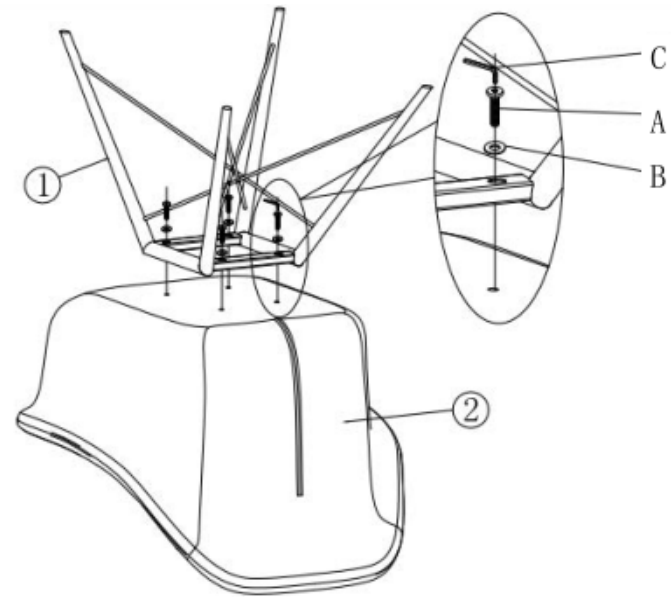

PARTS AND HARDWARE.

1 × 1 	2 × 1
A BOLT M6X30 × 4 	B FLAT WASHER × 4
C ALLEN KEY 4# X 1 	

NOTES.

Thank you for purchasing this quality product!
Be sure to check all packing material carefully for small part that may have come loose inside the carton during shipping.

CAUTION: Ensure all components and hardware are present before assembly.

STEP 1.