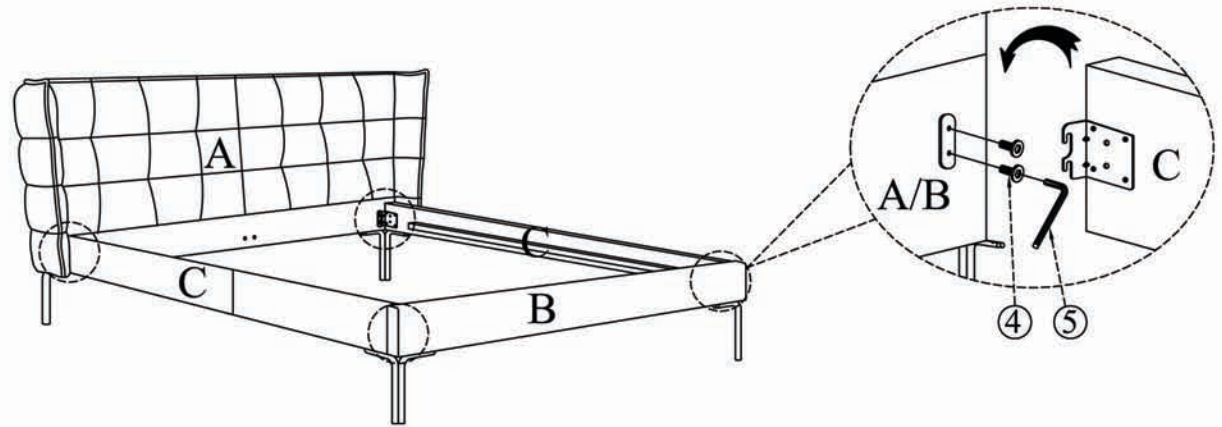

PARTS AND HARDWARE.

Gold Bolts (m8*18) ④ X 8	Allen key (m5) ⑤ X 1
Bolts (m8*20) ⑥ X 2	Washers (m8) ⑦ X 4
Brackets ⑧ X 2	Bolts (m8*40) ⑨ X 2
Support legs ⑩ X 2	Side Rails C X 2
Center Support D X 1	

NOTES.

Thank you for purchasing this quality product! Be sure to check all packing material careful for small part that may have come loose inside the carton during shipping.

CAUTION: The item is heavy, assembly should be performed by two people.

STEP 3.