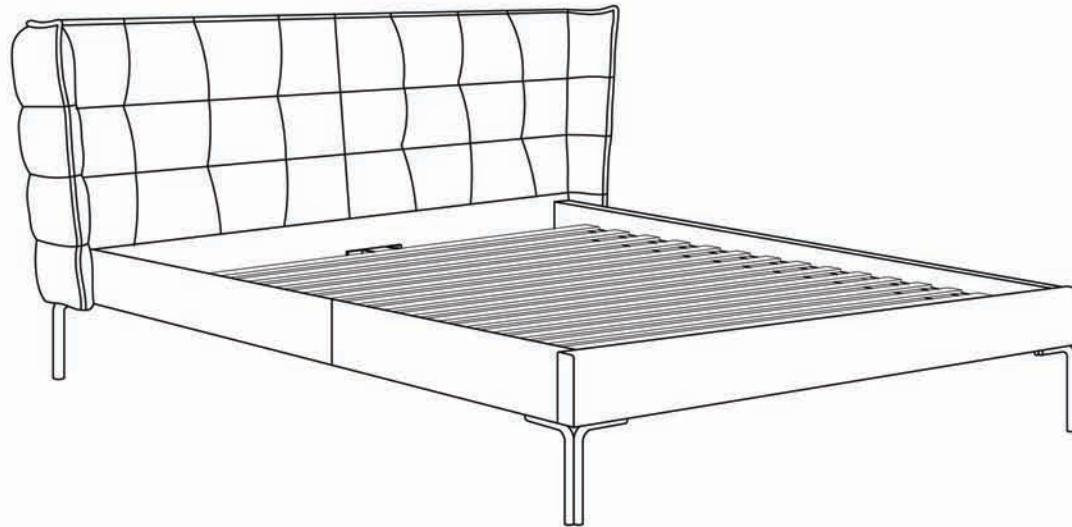

## **ASSEMBLY INSTRUCTIONS.**

OSTALO KING BED GREY

**RN-1093-29**

THANK YOU FOR YOUR PURCHASE!

## PARTS AND HARDWARE.

 Feet ① X 4	 Gold Bolt(m6*35) ② X 10
 Allen Key (m4) ③ X 1	 Headboard A X 1
 Footboard B X 1	