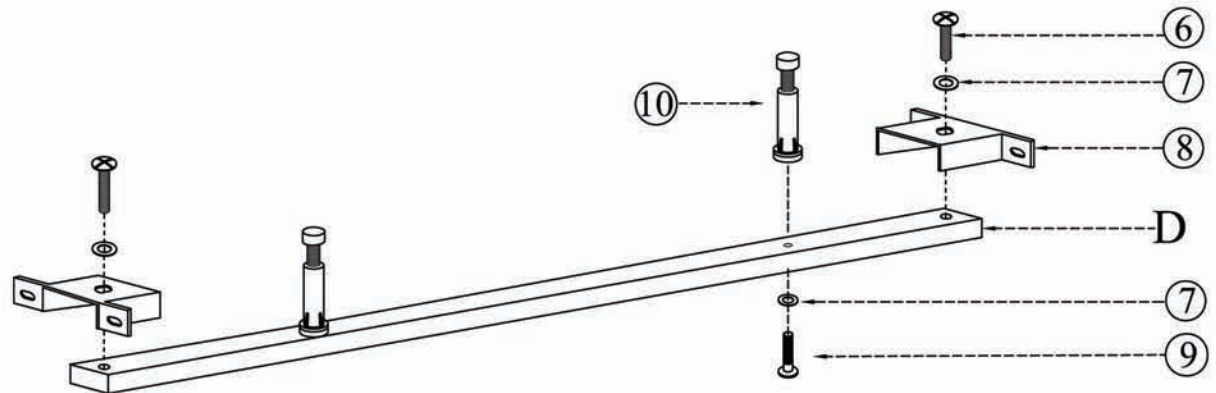

PARTS AND HARDWARE.

Gold Bolts (m8*18) ④ X 8	Allen key (m5) ⑤ X 1
Bolts (m8*20) ⑥ X 2	Washers (m8) ⑦ X 4
Brackets ⑧ X 2	Bolts (m8*40) ⑨ X 2
Support legs ⑩ X 2	Side Rails C X 2
Center Support D X 1	

NOTES.

Thank you for purchasing this quality product! Be sure to check all packing material careful for small part that may have come loose inside the carton during shipping.

CAUTION: The item is heavy, assembly should be performed by two people.

STEP 3.

STEP 4.