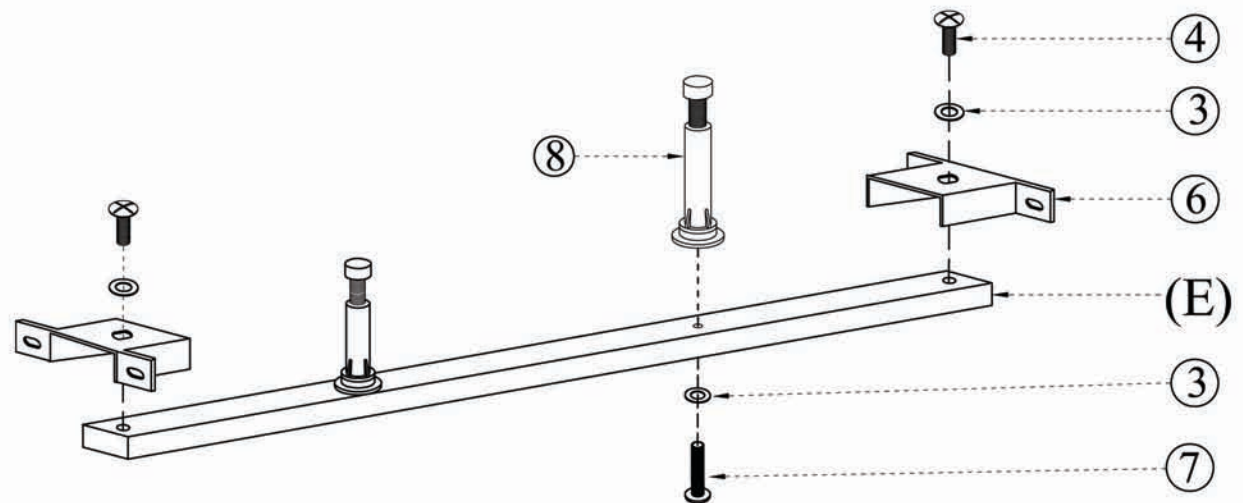

CAUTION: The item is heavy, assembly should be performed by two people.

STEP 1.

STEP 2.

PARTS AND HARDWARE.

	
Allen Key	Washers (m8)
② X 1	③ X 4
	
Bolts(m8*20)	Gold Bolts (m8*18)
④ X 4	⑤ X 4
	
Brackets	Bolts (m8*50)
⑥ X 2	⑦ X 2
	
Support legs	Side Rail (R)
⑧ X 2	C X 1
	
Side Rail (L)	Centre Rail
D X 1	E X 1

STEP 3.

STEP 4.

PARTS AND HARDWARE.

Washers (m8)

③ X 4

Bolts(m8*20)

④ X 4

Screws(m8*32)