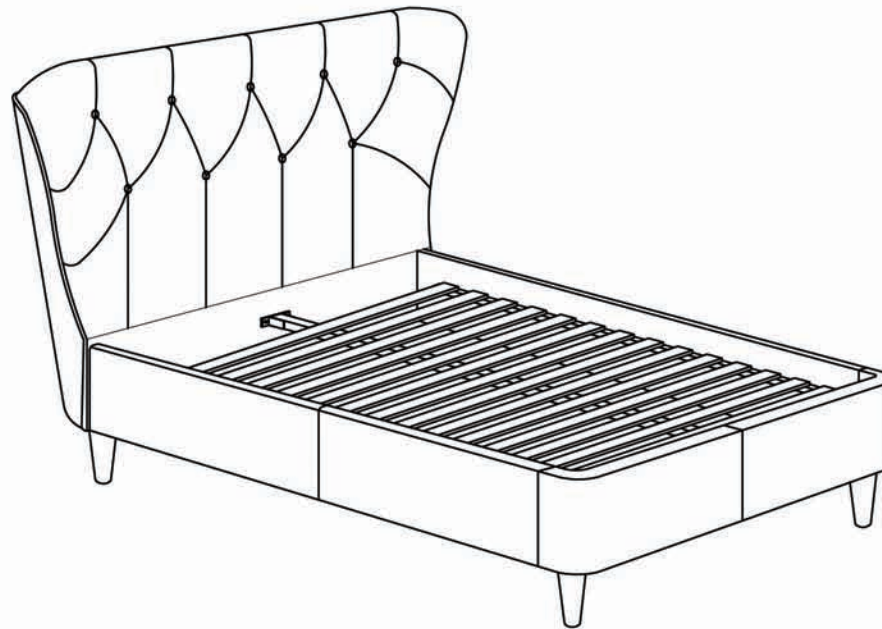

MOE'S

home collection

ASSEMBLY INSTRUCTIONS.

MADELAINE BED QUEEN

RN-1064-16

THANK YOU FOR YOUR PURCHASE!

PARTS AND HARDWARE.

Feet

① X 4

Headboard

A X 1

Footboard

B X 1

NOTES.

Thank you for purchasing this quality product! Be sure to check all packing material careful for small part that may have come loose inside the carton during shipping.

CAUTION: The item is heavy, assembly should be performed by two people.

STEP 1.

STEP 2.

PARTS AND HARDWARE.

	
Allen Key	Washers (m8)
② X 1	③ X 4
	
Bolts(m8*20)	Gold Bolts (m8*18)
④ X 4	⑤ X 4
	
Brackets	Bolts (m8*50)
⑥ X 2	⑦ X 2
	
Support legs	Side Rail (R)
⑧ X 2	C X 1
	
Side Rail (L)	Centre Rail
D X 1	E X 1