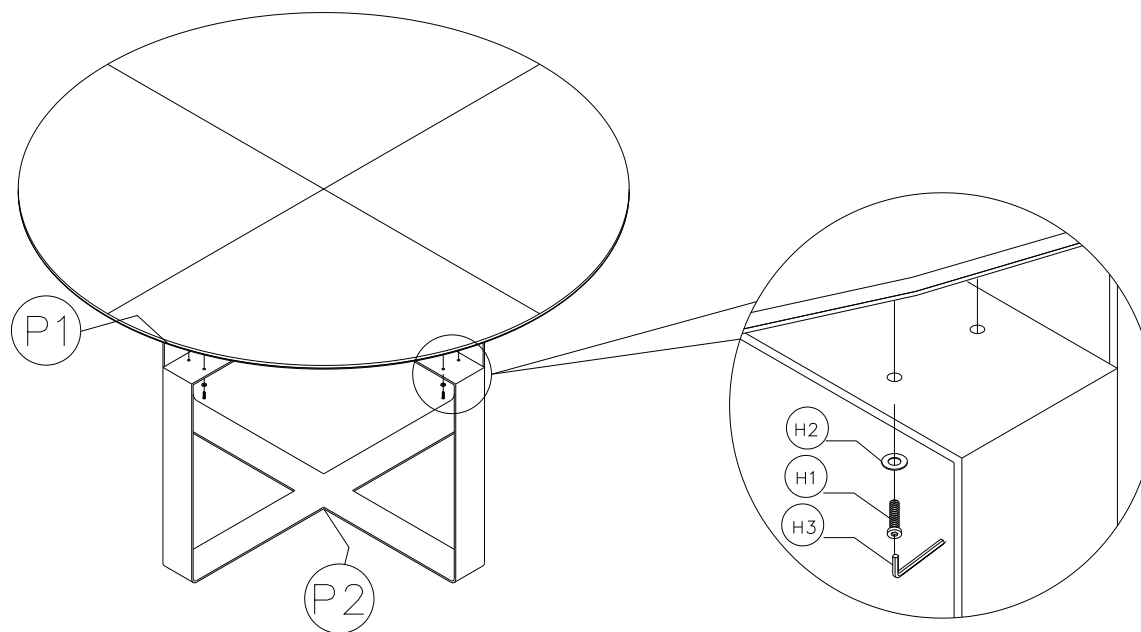

PARTS AND HARDWARE.

PARTS LIST

No.	DESCRIPTION	IMAGE	Q'TY
P1	PANEL		1
P2	METAL LEGS		1

HARDWARE LIST

No.	DESCRIPTION	IMAGE	Q'TY
H1	BOLT(M6*15)		8
H2	FLAT WASHER(Ø13*Ø7*1)		8
H3	ALLEN KEY		1

NOTES.

Thank you for purchasing this quality product! Be sure to check all packing material carefully for small part that may have come loose inside the carton during shipping.

CAUTION: The item is heavy, assembly should be performed by two people.

STEP 1.

STEP 2.