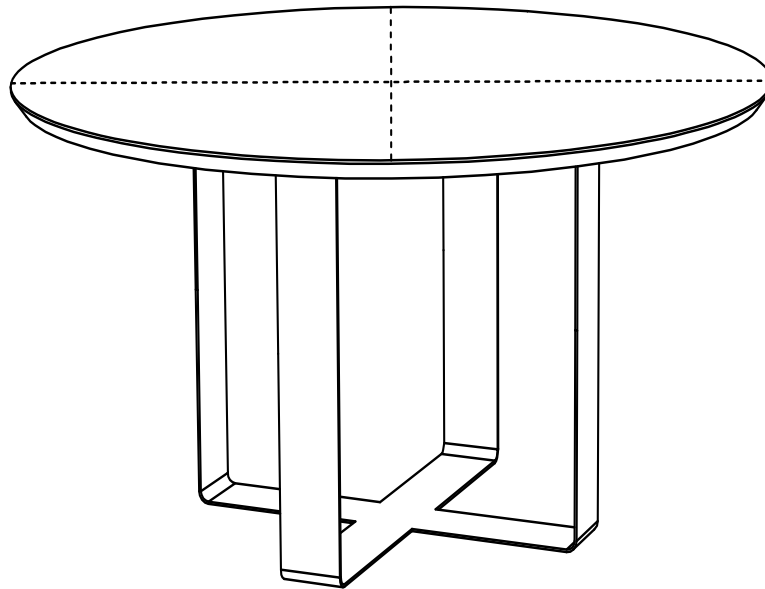

MOE'S

home collection

ASSEMBLY INSTRUCTIONS.

WAITE DINING TABLE

PX-1006-20

THANK YOU FOR YOUR PURCHASE!

PARTS AND HARDWARE.

PARTS LIST

No.	DESCRIPTION	IMAGE	Q'TY
P1	PANEL		1
P2	METAL LEGS		1

HARDWARE LIST

No.	DESCRIPTION	IMAGE	Q'TY
H1	BOLT(M6*15)		8
H2	FLAT WASHER(Ø13*Ø7*1)		8
H3	ALLEN KEY		1

NOTES.

Thank you for purchasing this quality product! Be sure to check all packing material carefully for small part that may have come loose inside the carton during shipping.