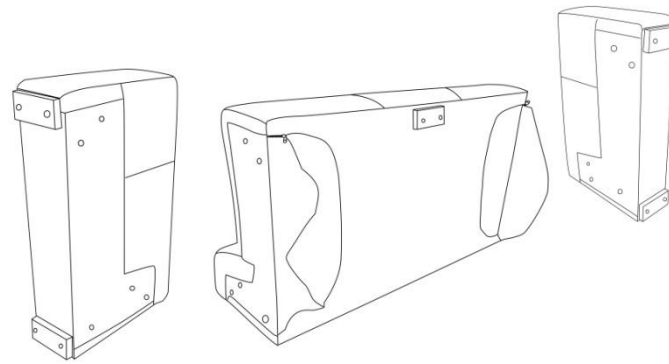

PARTS AND HARDWARE.

Image	Description	Q' TY
	Armrest	2Pcs
	Alan Screw	10Pcs
	Washer- 14*35*2mm	10Pcs
	Washer 10*20*1.2mm	10Pcs
	Allan Key	1Pc

NOTES.

Thank you for purchasing this quality product! Be sure to check all packing material carefully for small part that may have come loose inside the carton during shipping.

CAUTION: The item is heavy, assembly should be performed by two people.

STEP 1.