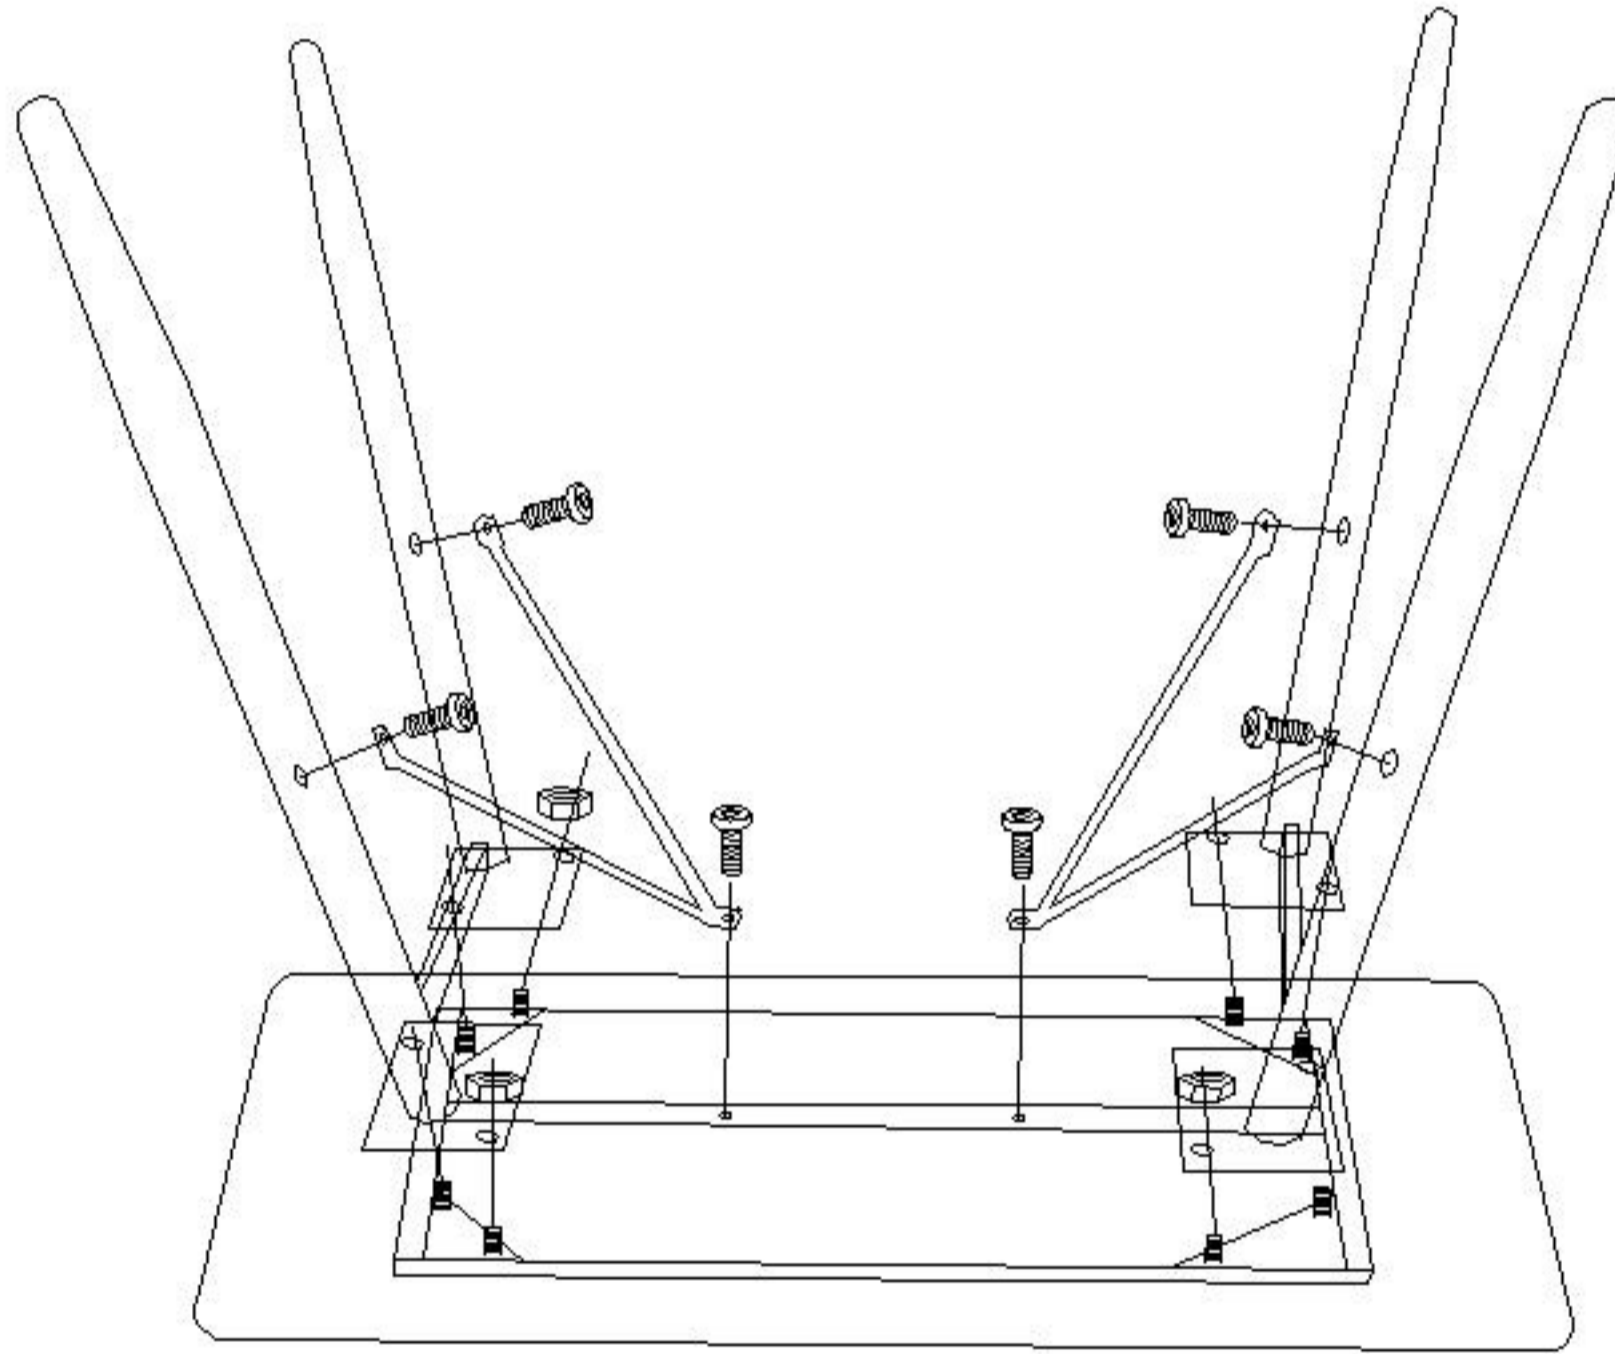

KK-1006-02

WATT DINING TABLE

A. Main panel × 1PC

B. Metal Leg
× 2PCS

C. Tripod × 2PCS

D. Bolt M6-16mm × 6PCS

E. Nut M8mm × 8PCS

G. Wrench × 1PC

①