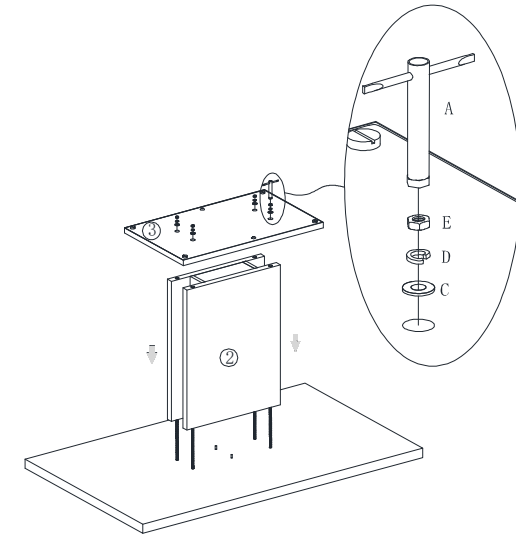

MOE'S

home collection

ASSEMBLY INSTRUCTIONS.

HANLON DINING TABLE

ER-2064-29

THANK YOU FOR YOUR PURCHASE!

PARTS AND HARDWARE.

1. TABLE TOP x1 	2. PEDE STAL x1 
3. BASE x1 	
A. SPANNER x1 	B. BOLT M8*725 x4 
C. FLAT WASHER DIA 20MM x4 	D. SPRING WASHER x4 
E. NUT x4 	F. WOOD PLUG x2 

NOTES.

Thank you for purchasing this quality product! Be sure to check all packing material carefully for small part that may have come loose inside the carton during shipping.

CAUTION: The item is heavy, assembly should be performed by two people.

STEP 1.

STEP 2.

STEP 3.