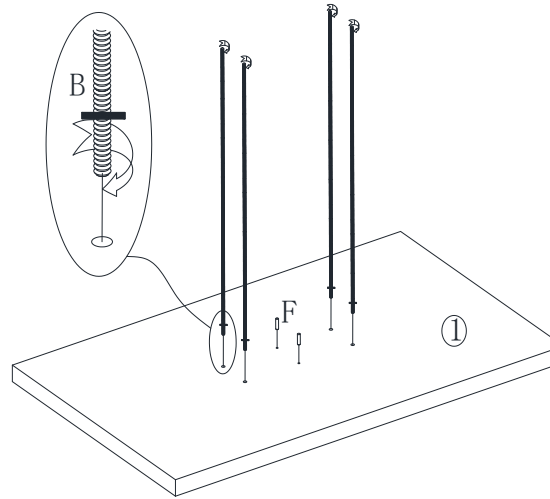

PARTS AND HARDWARE.

1. TABLE TOP x1 	2. PEDE STAL x1
3. BASE x1 	
A. SPANNER x1 	B. BOLT M8*725 x4
C. FLAT WASHER DIA 20MM x4 	D. SPRING WASHER x4
E. NUT x4 	F. WOOD PLUG x2

NOTES.

Thank you for purchasing this quality product! Be sure to check all packing material carefully for small part that may have come loose inside the carton during shipping.

CAUTION: The item is heavy, assembly should be performed by two people.

STEP 1.