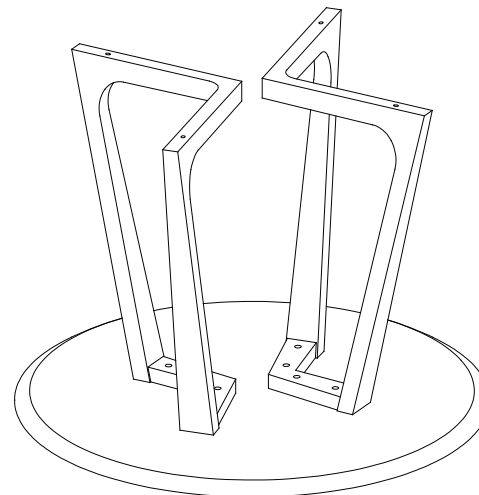

PARTS AND HARDWARE.

PARTS LIST

No.	DESCRIPTION	IMAGE	Q'TY
P1	BODY		1
P2	LEGS		2

HARDWARE LIST

No.	DESCRIPTION	IMAGE	Q'TY
H1	BOLT Ø1/4"×1-1/4"		8
H2	SPRING WASHER Ø1/4"		8
H3	FLAT WASHER Ø1/4"		8
H4	ALLEN KEY		1

NOTES.

Thank you for purchasing this quality product! Be sure to check all packing material carefully for small part that may have come loose inside the carton during shipping.

CAUTION: The item is heavy, assembly should be performed by two people.

STEP 1.

STEP 2.

STEP 3.