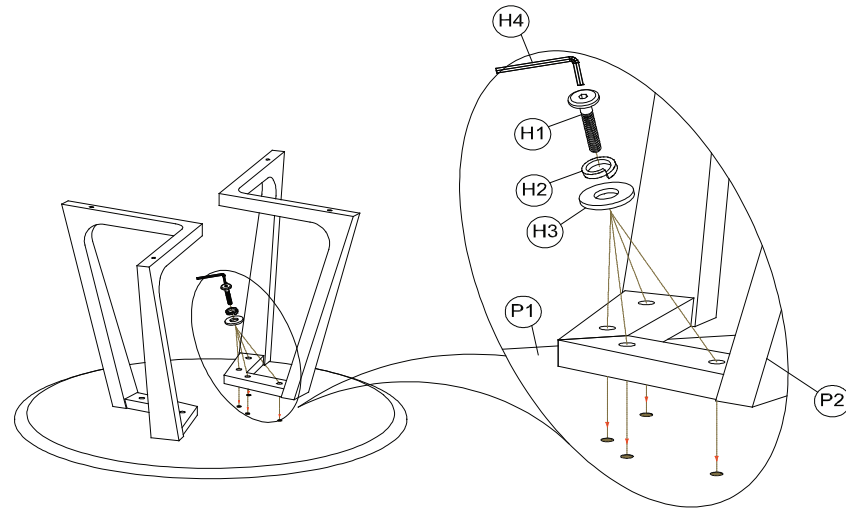

No.	DESCRIPTION	IMAGE	Q'TY
P1	BODY		1
P2	LEGS		2

HARDWARE LIST

No.	DESCRIPTION	IMAGE	Q'TY
H1	BOLT Ø1/4"×1-1/4"		8
H2	SPRING WASHER Ø1/4"		8
H3	FLAT WASHER Ø1/4"		8
H4	ALLEN KEY		1

NOTES.

Thank you for purchasing this quality product! Be sure to check all packing material carefully for small part that may have come loose inside the carton during shipping.

CAUTION: The item is heavy, assembly should be performed by two people.

STEP 1.

STEP 2.

STEP 3.