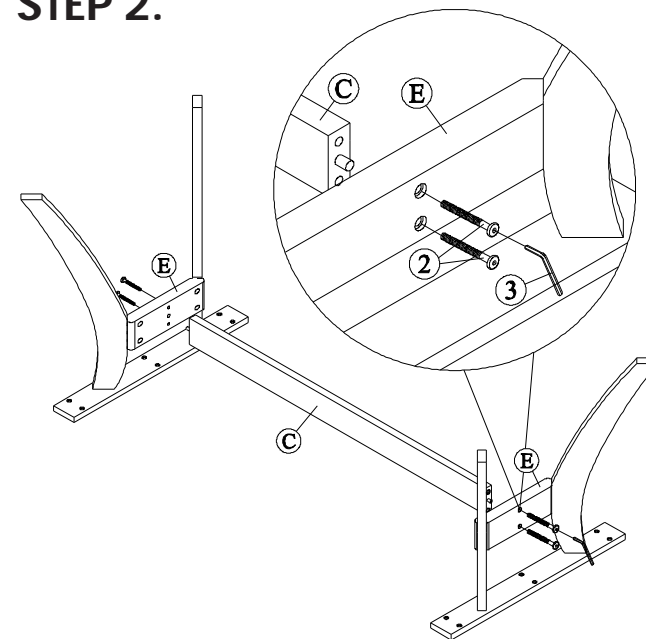

MOE'S

home collection

ASSEMBLY INSTRUCTIONS.

FLORENCE RECTANGULAR DINING TABLE SMALL WALNUT

BC-1001-03

THANK YOU FOR YOUR PURCHASE!

PARTS AND HARDWARE.

A. TABLE TOP x 01 PC

B. LEGS x 04 PCS

C. CROSS BAR x 01 PC

C. PALETTE UNDERNEATH x 02 PCS

C. SIDE STRETCHER x 02 PCS

1. SHORT BOLT x 28 PCS

2. LONG BOLT x 04 PCS

3. ALLEN KEY x 01 PC

4. WOOD PLUG x 04 PCS

STEP 1.

STEP 2.

STEP 3.

NOTES.

Thank you for purchasing this quality product! Be sure to check all packing material carefully for small part that may have come loose inside the carton during shipping.

CAUTION: The item is heavy, assembly should be performed by two people.