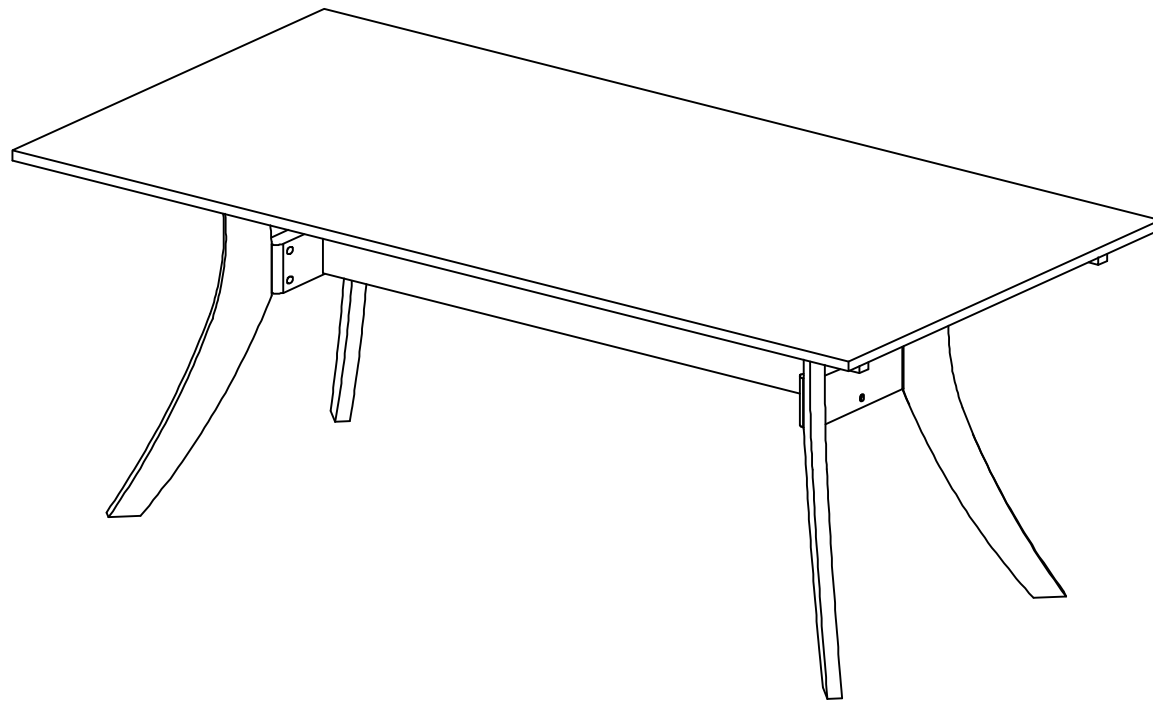

MOE'S

home collection

ASSEMBLY INSTRUCTIONS.

FLORENCE RECTANGULAR DINING TABLE SMALL WALNUT

BC-1001-03

THANK YOU FOR YOUR PURCHASE!

PARTS AND HARDWARE.

A. TABLE TOP x 01 PC

B. LEGS x 04 PCS

C. CROSS BAR x 01 PC

C. PALETTE UNDERNEATH x 02 PCS

C. SIDE STRETCHER x 02 PCS

1. SHORT BOLT x 28 PCS

2. LONG BOLT x 04 PCS

3. ALLEN KEY x 01 PC

4. WOOD PLUG x 04 PCS