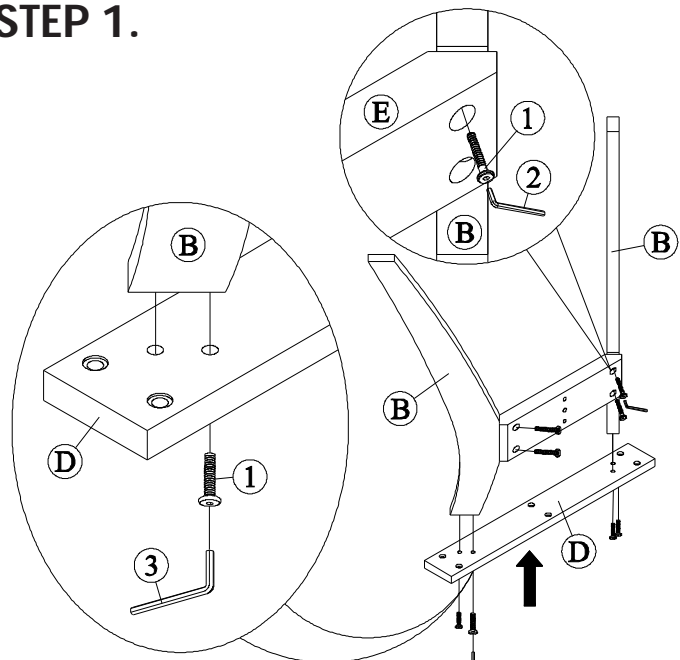

B. LEGS x 04 PCS

C. CROSS BAR x 01 PC

C. PALETTE UNDERNEATH x 02 PCS

C. SIDE STRETCHER x 02 PCS

1. SHORT BOLT x 28 PCS

2. LONG BOLT x 04 PCS

3. ALLEN KEY x 01 PC

4. WOOD PLUG x 04 PCS

STEP 1.

STEP 2.

STEP 3.

NOTES.

Thank you for purchasing this quality product! Be sure to check all packing material carefully for small part that may have come loose inside the carton during shipping.

CAUTION: The item is heavy, assembly should be performed by two people.