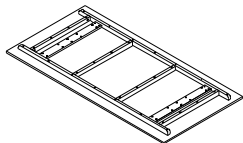

MOE'S

home collection

ASSEMBLY INSTRUCTIONS.

FLORENCE RECTANGULAR DINING TABLE SMALL WALNUT

BC-1001-03

THANK YOU FOR YOUR PURCHASE!

PARTS AND HARDWARE.

A. TABLE TOP x 01 PC

B. LEGS x 04 PCS

C. CROSS BAR x 01 PC

C. PALETTE UNDERNEATH x 02 PCS

C. SIDE STRETCHER x 02 PCS

1. SHORT BOLT x 28 PCS

2. LONG BOLT x 04 PCS

3. ALLEN KEY x 01 PC

4. WOOD PLUG x 04 PCS