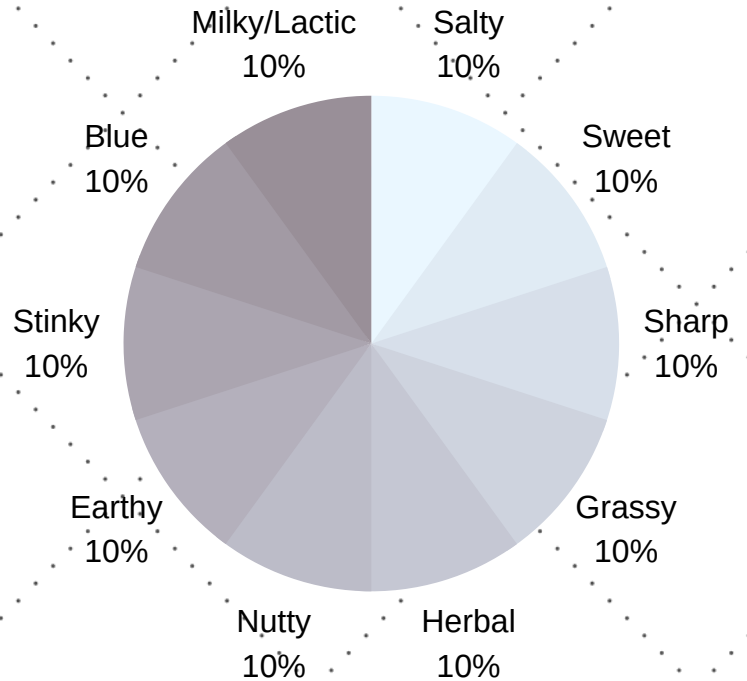

CHEESE GROTTO

CHEESE PAIRINGS

A TASTING WORKBOOK

CHEESE PROFILE

NAME

CREAMERY

ORIGIN

RIND

PAIRINGS

WINES

MILK

BEVERAGES

Texture

Soft
Semi-Soft
Semi-Firm
Firm
Hard

Flavor Wheel

CHEESE PROFILE

NAME

CREAMERY

ORIGIN

RIND

PAIRINGS

WINES

MILK

BEVERAGES

Texture

Soft

Semi-Soft

Semi-Firm

Firm

Hard

Flavor Wheel

CHEESE PROFILE