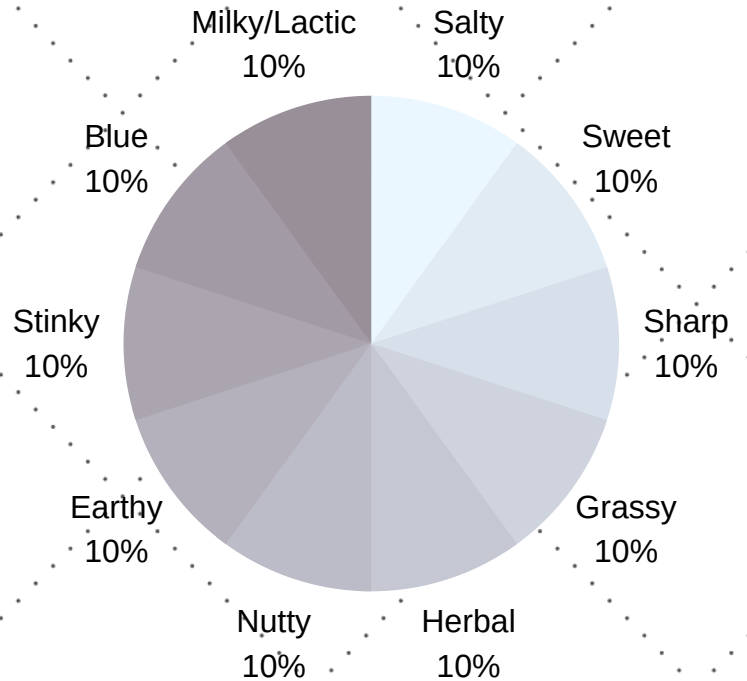

NAME

CREAMERY

ORIGIN

RIND

PAIRINGS

WINES

MILK

BEVERAGES

Texture

Soft

Semi-Soft

Semi-Firm

Firm

Hard

Flavor Wheel

CHEESE PROFILE