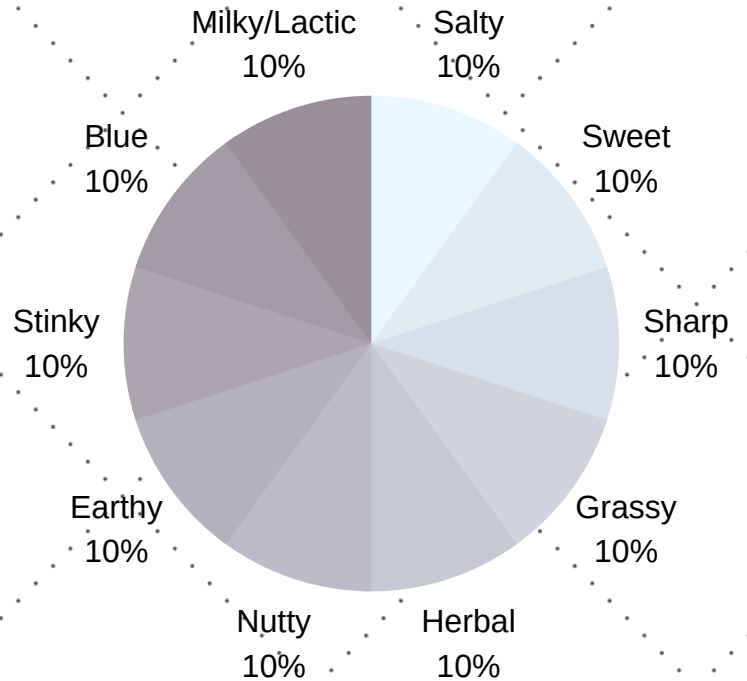

NAME

CREAMERY

ORIGIN

RIND

PAIRINGS

WINES

MILK

BEVERAGES

Texture

Soft

Semi-Soft

Semi-Firm

Firm

Hard

Flavor Wheel

CHEESE PROFILE