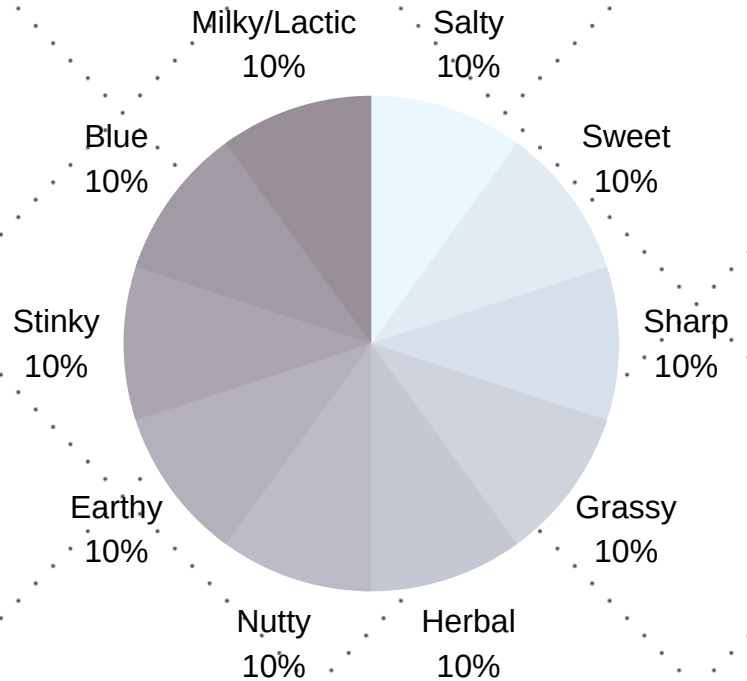

PAIRINGS

WINES

MILK

BEVERAGES

Texture

Soft
Semi-Soft
Semi-Firm
Firm
Hard

Flavor Wheel

CHEESE PROFILE

NAME

CREAMERY

ORIGIN

RIND

PAIRINGS

WINES

MILK

BEVERAGES

Texture

Soft

Semi-Soft

Semi-Firm

Firm

Hard

Flavor Wheel

CHEESE PROFILE