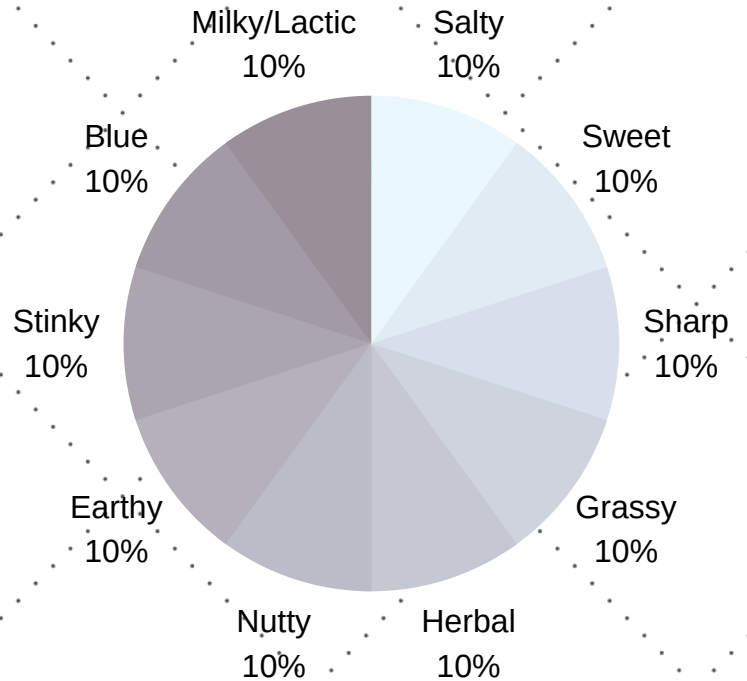

Flavor Wheel