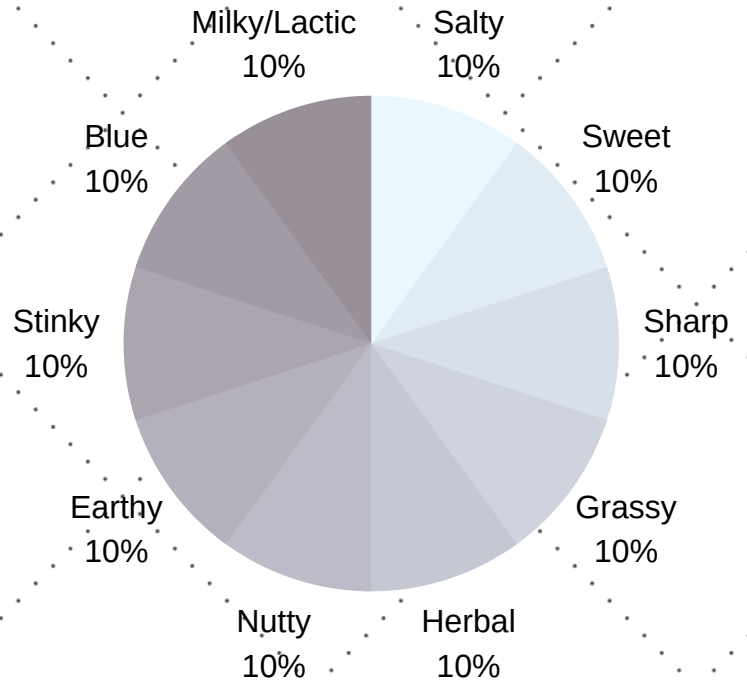

NAME

CREAMERY

ORIGIN

RIND

PAIRINGS

WINES

MILK

BEVERAGES

Texture

Soft

Semi-Soft

Semi-Firm

Firm

Hard

Flavor Wheel

CHEESE PROFILE

Texture

Soft
Semi-Soft
Semi-Firm
Firm
Hard

Flavor Wheel

CHEESE PROFILE

NAME

CREAMERY

ORIGIN

RIND