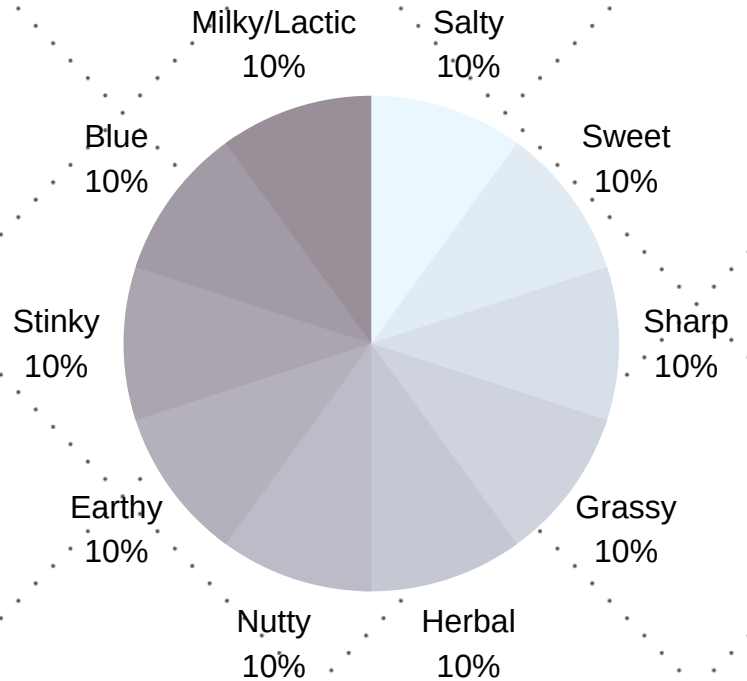

NAME

CREAMERY

ORIGIN

RIND

PAIRINGS

WINES

MILK

BEVERAGES

Texture

Soft

Semi-Soft

Semi-Firm

Firm

Hard

Flavor Wheel

CHEESE PROFILE