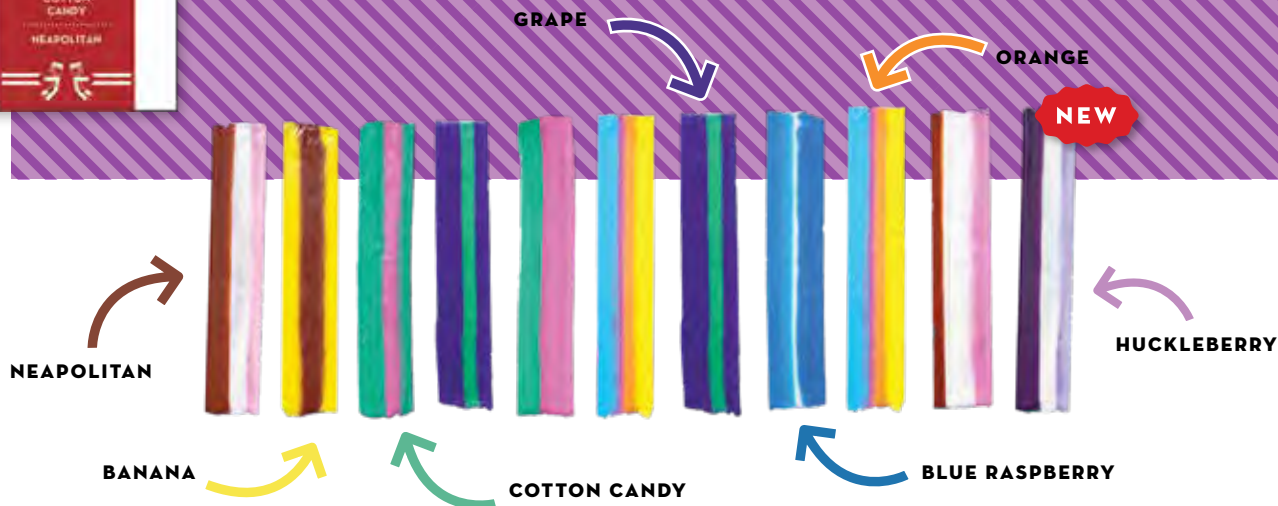

ASSORTED CASES COME WITH 4-6 FLAVORS

HAMMONDS CANDIES • HANDMADE IN THE USA
5735 WASHINGTON ST. DENVER, CO 80216

HAMMONDSCANDIES.COM

ORDER BY PHONE
TOLL FREE: 1-888-226-3999