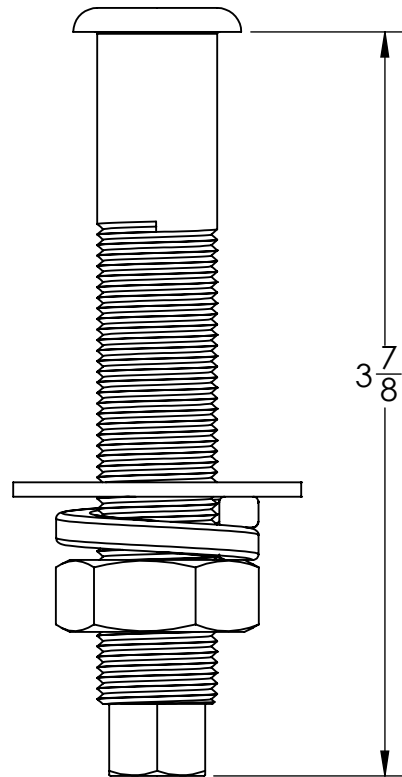

MI-0012-STD

MI-0012-LG

Rupp Marine Inc
Serious Sportfishing Hardware
(772)286-5300 (866)477-2678

Fairlead Tube Options