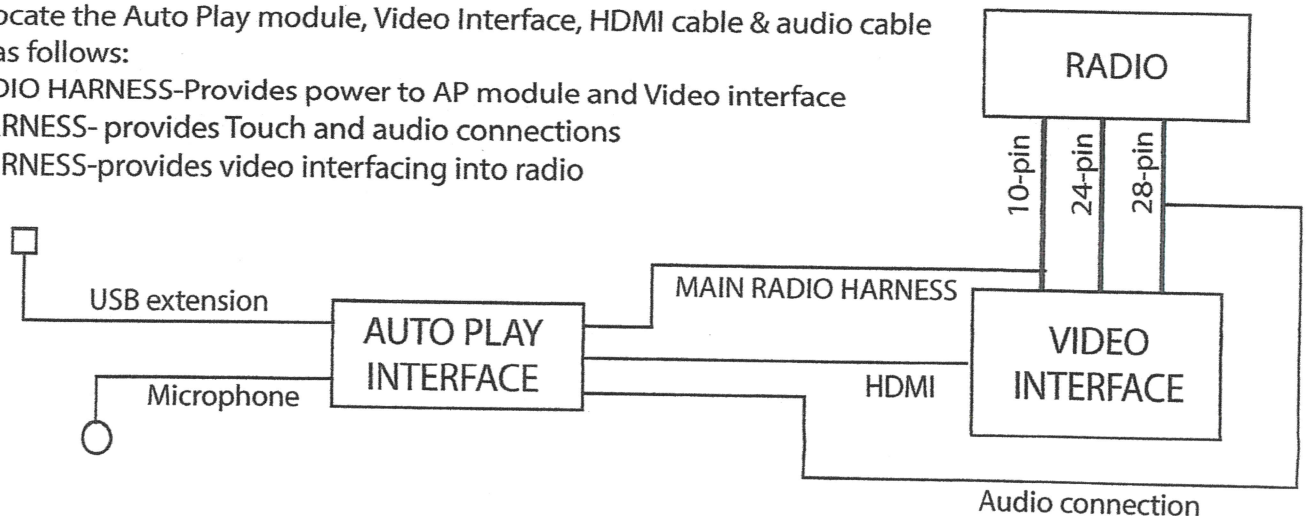

Step 1 Remove trim bezel from vehicle
(NOTE) Make sure to protect surrounding areas to avoid scratching or damage

Step 2 Remove radio from dash after removing fastening bolts
Step 3 Disconnect all connecting cables at the back of unit.
Step 4 Proceed to remove the stereo. Place it in a safe area free from potential damage or scratching
(NOTE) make sure bolts are placed in secure location so as not to lose

Step 5 Open Auto Play kit and proceed to unwrap Master T Harness
Step 6 Proceed to connect the Master Harness to each respective connection. You will be connecting the 24 pin, 28 pin and 10 pin main harness

Each of the provided T harnesses has a proprietary connection on it. Please make sure to connect accordingly

Connector 1

Connector 2

Step 7 Locate the Auto Play module, Video Interface, HDMI cable & audio cable
Connect as follows:

MAIN RADIO HARNESS-Provides power to AP module and Video interface

28 pin HARNESS- provides Touch and audio connections

24 pin HARNESS-provides video interfacing into radio

Once all connections are complete, proceed to connect the temporary test kit to the OEM