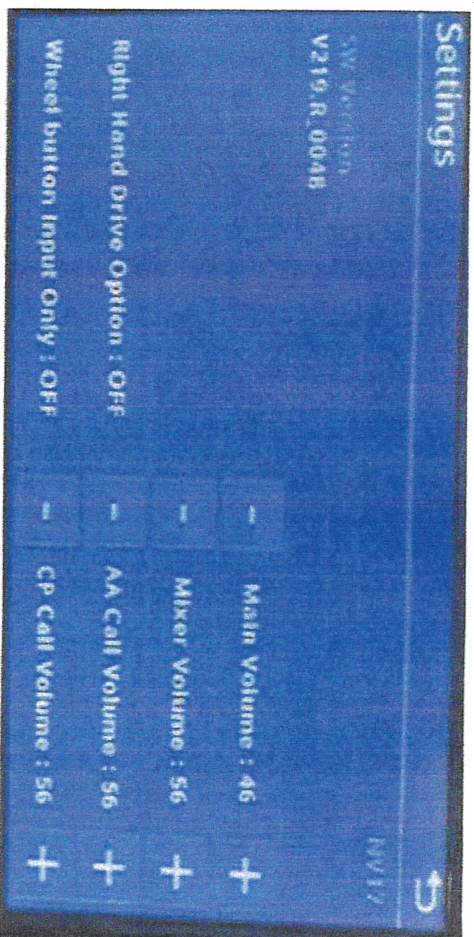

Press 3seconds One More Time on this menu