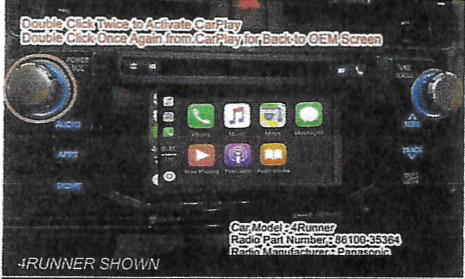

MAIN RADIO HARNESS-Provides power to AP module and Video interface

28 pin HARNESS- provides Touch and audio connections

24 pin HARNESS-provides video interfacing into radio

Once all connections are complete, proceed to connect the temporary test kit to the OEM

Auto Play Activation Steps

FOR THESE TOYOTA RADIO TYPES
TO ENTER INTO AUTO PLAY MODE:
DOUBLE CLICK THE VOLUME KNOB TWICE

TO EXIT AUTO PLAY MODE:
DOUBLE CLICK THE VOLUME KNOB TWICE

FOR THESE TOYOTA RADIO TYPES
TO ENTER INTO AUTO PLAY MODE:
DOUBLE CLICK THE VOLUME KNOB TWICE