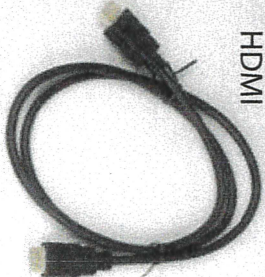

Toyota Auto Play OEM Integration Kit

OEM Touch Control Plug & Play

Kit Contents

AutoPlay Interface

Toyota Video Interface

Plug and Play Harness

Microphone

Audio adapter

HDMI

Install & Activation
Instructions

Connection Example

Input & Output

DIP Switch Settings 1

Dip Switches ALL OFF (All UP) ♪

Universal Pioneer Radio Dip Switch♪

- USA Sienna 2014~2016 (86140-08040) Pioneer China♪
- USA Sienna (86140-08060) Pioneer China♪
- USA Sienna (186140-08080) Pioneer China♪
- USA Camry 2015~2017 (86140-06680) Pioneer♪
- USA Camry 2015~2017 (86140-06690) Pioneer♪
- USA Highlander (86140-0E231) Pioneer♪
- USA Highlander (86140-0E241) Pioneer ♪
- Rav4 2015~2017 (86140-42390) Pioneer♪
- Hilux 2016~2018 (86140-0K590) Pioneer♪
- Hilux 2013~2015 (86140-0K371) Pioneer♪
- Fortuner 2015~2018 (86140-0KA50) Pioneer♪
- Fortuner 2013~2015 (86140-0K371) Pioneer♪
- Land Cruiser Prado 2017~2018 (86140-60C80) Pioneer♪
- Land Cruiser Prado 2014~2015 (86140-60C80) Pioneer♪

Step 5 Open Auto Play kit and proceed to unwrap Master T Harness
Step 6 Proceed to connect the Master Harness to each respective connection. You will be connecting the 24 pin, 28 pin and 10 pin main harness