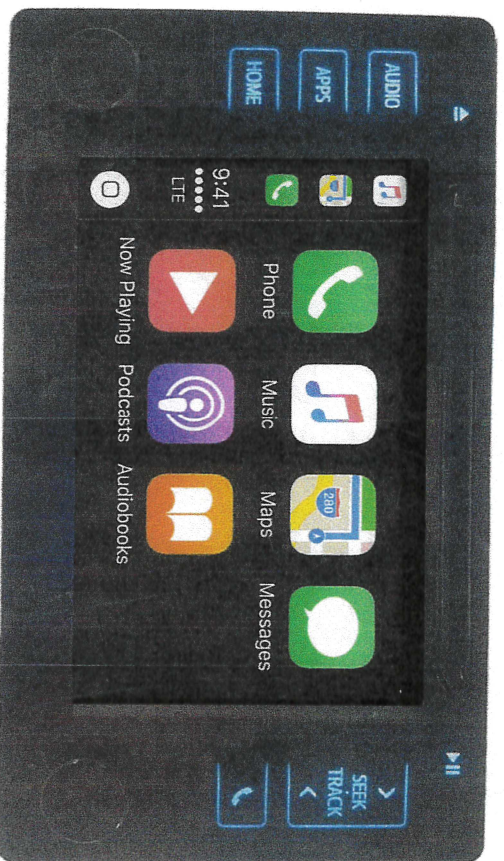

Toyota Auto Play OEM Integration Kit

OEM Touch Control Plug & Play

Kit Contents

AutoPlay Interface

Toyota Video Interface

Plug and Play Harness

Microphone

Audio adapter

HDMI

Install & Activation
Instructions

Connection Example

Input & Output

DIP Switch Settings 1

Dip Switches ALL OFF (All UP) ♪

Universal Pioneer Radio Dip Switch♪

- USA Sienna 2014~2016 (86140-08040) Pioneer China♪
- USA Sienna (86140-08060) Pioneer China♪
- USA Sienna (186140-08080) Pioneer China♪
- USA Camry 2015~2017 (86140-06680) Pioneer♪
- USA Camry 2015~2017 (86140-06690) Pioneer♪
- USA Highlander (86140-0E231) Pioneer♪
- USA Highlander (86140-0E241) Pioneer ♪
- Rav4 2015~2017 (86140-42390) Pioneer♪
- Hilux 2016~2018 (86140-0K590) Pioneer♪
- Hilux 2013~2015 (86140-0K371) Pioneer♪
- Fortuner 2015~2018 (86140-0KA50) Pioneer♪
- Fortuner 2013~2015 (86140-0K371) Pioneer♪
- Land Cruiser Prado 2017~2018 (86140-60C80) Pioneer♪
- Land Cruiser Prado 2014~2015 (86140-60C80) Pioneer♪