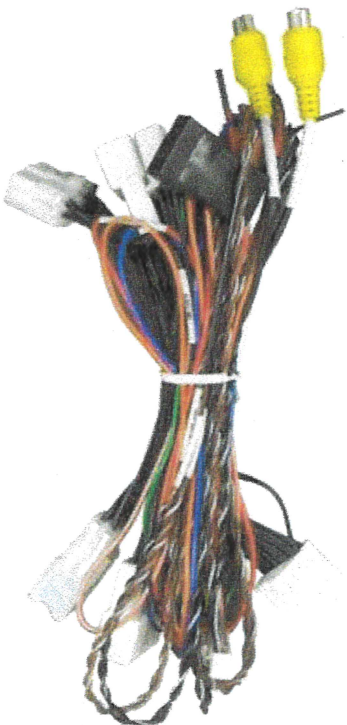

Toyota Auto Play OEM Integration Kit

OEM Touch Control Plug & Play

Kit Contents

AutoPlay Interface

Toyota Video Interface

Plug and Play Harness

Microphone

Audio adapter

HDMI

Install & Activation
Instructions

Connection Example

Input & Output

DIP Switch Settings 1

Dip Switches ALL OFF (All UP) ♪

Universal Pioneer Radio Dip Switch♪

- USA Sienna 2014~2016 (86140-08040) Pioneer China♪
- USA Sienna (86140-08060) Pioneer China♪
- USA Sienna (186140-08080) Pioneer China♪
- USA Camry 2015~2017 (86140-06680) Pioneer♪
- USA Camry 2015~2017 (86140-06690) Pioneer♪
- USA Highlander (86140-0E231) Pioneer♪
- USA Highlander (86140-0E241) Pioneer ♪
- Rav4 2015~2017 (86140-42390) Pioneer♪
- Hilux 2016~2018 (86140-0K590) Pioneer♪
- Hilux 2013~2015 (86140-0K371) Pioneer♪
- Fortuner 2015~2018 (86140-0KA50) Pioneer♪
- Fortuner 2013~2015 (86140-0K371) Pioneer♪
- Land Cruiser Prado 2017~2018 (86140-60C80) Pioneer♪
- Land Cruiser Prado 2014~2015 (86140-60C80) Pioneer♪

Step 5 Open Auto Play kit and proceed to unwrap Master T Harness
Step 6 Proceed to connect the Master Harness to each respective connection. You will be connecting the 24 pin, 28 pin and 10 pin main harness