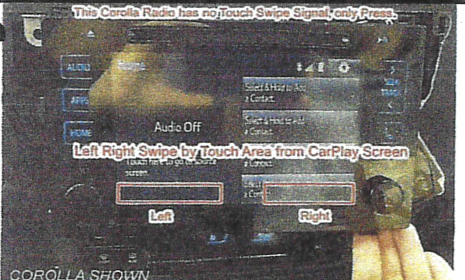

Auto Play Activation Steps

FOR THESE TOYOTA RADIO TYPES
TO ENTER INTO AUTO PLAY MODE:
DOUBLE CLICK THE VOLUME KNOB TWICE

TO EXIT AUTO PLAY MODE:
DOUBLE CLICK THE VOLUME KNOB TWICE

FOR THESE TOYOTA RADIO TYPES
TO ENTER INTO AUTO PLAY MODE:
DOUBLE CLICK THE VOLUME KNOB TWICE

TO EXIT AUTO PLAY MODE:
DOUBLE CLICK THE VOLUME KNOB TWICE

FOR THESE TOYOTA RADIO TYPES
TO ENTER INTO AUTO PLAY MODE:
DOUBLE CLICK THE VOLUME KNOB TWICE

TO EXIT AUTO PLAY MODE:
DOUBLE CLICK THE VOLUME KNOB TWICE

FOR THESE TOYOTA RADIO TYPES
TO ENTER INTO AUTO PLAY MODE:
DOUBLE CLICK THE VOLUME KNOB TWICE

TO EXIT AUTO PLAY MODE:
SINGLE CLICK THE AUDIO BUTTON ON RADIO FACE

FOR THESE TOYOTA RADIO TYPES
TO ENTER INTO AUTO PLAY MODE:
DOUBLE CLICK THE VOLUME KNOB TWICE