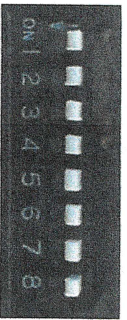

DIP Switch Settings 2

Dip 2, 6 ON▷

- USA Tundra 2014~2015 (86140-0C040) Panasonic Mexico▷

▷

Dip 3 ON▷

Univeral Fujitsuten Radio Dip Switch▷

- USA Corolla 2016~2019 (86140-02540) Fujitsuten (No Swipe, Touch Only)▷
- USA Rav4 2016~2019 (86140-42460) Fujitsuten China ▷
- AUSTRALIA Hilux 2015~2018 (86140-0K200) Fujitsuten▷
- EUROPE CH-R 2016~2018 (86140-F4020) Fujitsuten▷
- EUROPE CH-R 2016~2018 (86140-F4010) Fujitsuten▷
- EUROPE YARIS 2014~2019 (86140-0D320) Fujitsuten▷
- EUROPE YARIS 2014~2019 (86140-0D440) Fujitsuten▷

Dip 3, 6 ON▷

- USA Rav4 86100-0R101 Fujitsuten Mexico▷

▷

Dip 3,7 ON▷

- USA Corolla 2016~2019 (86140-02520) 6" Fujitsuten Mexico▷
- USA Rav 4 2015~2018 (86140-42110) 6" Fujitsuten▷
- USA Prius C 2016~2017 (86140-52330) Fujitsuten China ▷