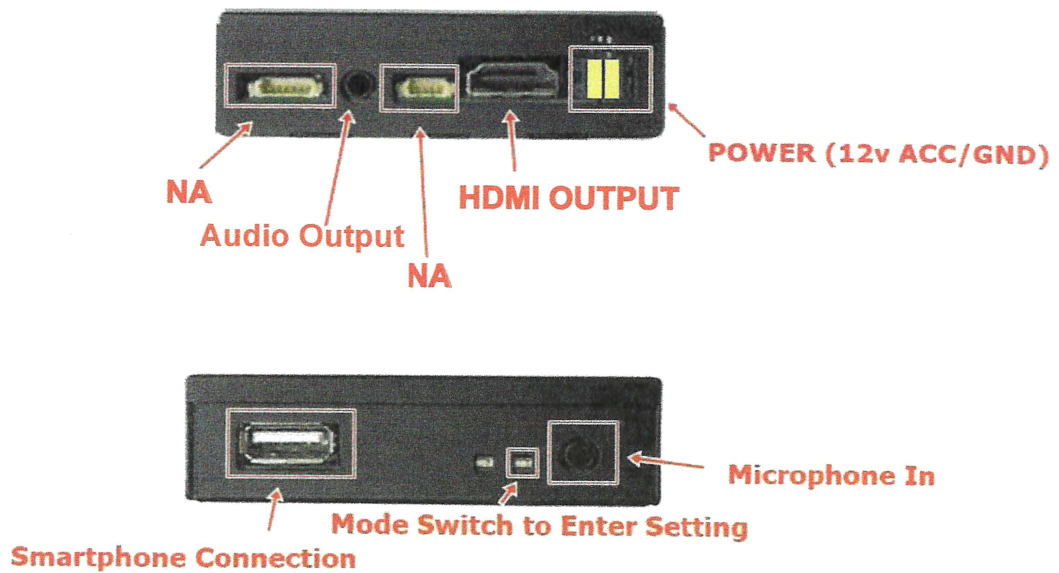

Toyota Auto Play OEM Integration Kit

OEM Touch Control Plug & Play

Kit Contents

AutoPlay Interface

Toyota Video Interface

Plug and Play Harness

Microphone

Audio adapter

HDMI

Install & Activation
Instructions

Connection Example

Input & Output

DIP Switch Settings 1

Dip Switches ALL OFF (All UP) ♪

Universal Pioneer Radio Dip Switch♪

- USA Sienna 2014~2016 (86140-08040) Pioneer China♪
- USA Sienna (86140-08060) Pioneer China♪
- USA Sienna (186140-08080) Pioneer China♪
- USA Camry 2015~2017 (86140-06680) Pioneer♪
- USA Camry 2015~2017 (86140-06690) Pioneer♪
- USA Highlander (86140-0E231) Pioneer♪
- USA Highlander (86140-0E241) Pioneer ♪
- Rav4 2015~2017 (86140-42390) Pioneer♪
- Hilux 2016~2018 (86140-0K590) Pioneer♪
- Hilux 2013~2015 (86140-0K371) Pioneer♪
- Fortuner 2015~2018 (86140-0KA50) Pioneer♪
- Fortuner 2013~2015 (86140-0K371) Pioneer♪
- Land Cruiser Prado 2017~2018 (86140-60C80) Pioneer♪
- Land Cruiser Prado 2014~2015 (86140-60C80) Pioneer♪

Step 5 Open Auto Play kit and proceed to unwrap Master T Harness
Step 6 Proceed to connect the Master Harness to each respective connection. You will be connecting the 24 pin, 28 pin and 10 pin main harness

Each of the provided T harnesses has a proprietary connection on it. Please make sure to connect accordingly

Connector 1

Connector 2

Step 7 Locate the Auto Play module, Video Interface, HDMI cable & audio cable
Connect as follows: