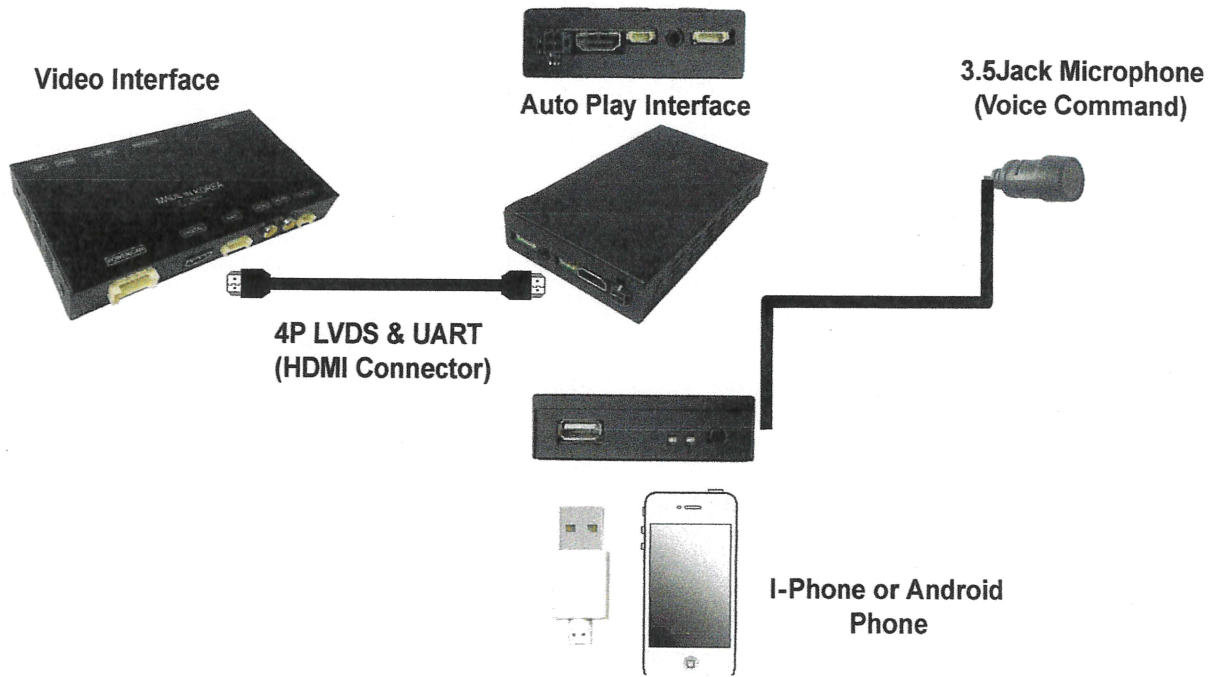

Connection Example