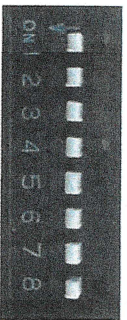

HDMI

Install & Activation
Instructions

Connection Example

Input & Output

DIP Switch Settings 1

Dip Switches ALL OFF (All UP) ♪

Universal Pioneer Radio Dip Switch♪

- USA Sienna 2014~2016 (86140-08040) Pioneer China♪
- USA Sienna (86140-08060) Pioneer China♪
- USA Sienna (186140-08080) Pioneer China♪
- USA Camry 2015~2017 (86140-06680) Pioneer♪
- USA Camry 2015~2017 (86140-06690) Pioneer♪
- USA Highlander (86140-0E231) Pioneer♪
- USA Highlander (86140-0E241) Pioneer ♪
- Rav4 2015~2017 (86140-42390) Pioneer♪
- Hilux 2016~2018 (86140-0K590) Pioneer♪
- Hilux 2013~2015 (86140-0K371) Pioneer♪
- Fortuner 2015~2018 (86140-0KA50) Pioneer♪
- Fortuner 2013~2015 (86140-0K371) Pioneer♪
- Land Cruiser Prado 2017~2018 (86140-60C80) Pioneer♪
- Land Cruiser Prado 2014~2015 (86140-60C80) Pioneer♪