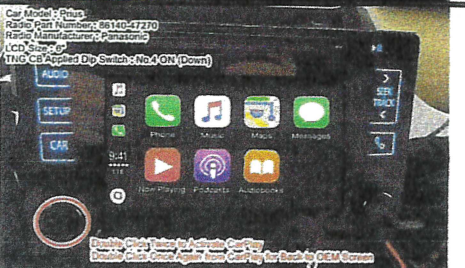

TO EXIT AUTO PLAY MODE:
DOUBLE CLICK THE VOLUME KNOB TWICE

FOR THESE TOYOTA RADIO TYPES
TO ENTER INTO AUTO PLAY MODE:
DOUBLE CLICK THE VOLUME KNOB TWICE

TO EXIT AUTO PLAY MODE:
DOUBLE CLICK THE VOLUME KNOB TWICE

FOR THESE TOYOTA RADIO TYPES
TO ENTER INTO AUTO PLAY MODE:
DOUBLE CLICK THE VOLUME KNOB TWICE

TO EXIT AUTO PLAY MODE:
SINGLE CLICK THE AUDIO BUTTON ON RADIO FACE

FOR THESE TOYOTA RADIO TYPES
TO ENTER INTO AUTO PLAY MODE:
DOUBLE CLICK THE VOLUME KNOB TWICE