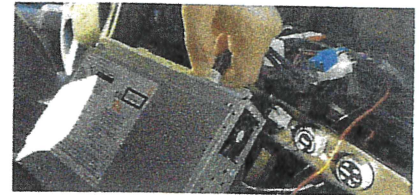

♪ Turn this on if the radio has 6" small LCD Display.♪

Dip 8 ON (Optional Dip Switch)♪

♪ Turn this dip switch on when there is no any UI Graphic of Volume up, down on the top screen area.♪

AUTO PLAY INSTALLATION GUIDE (2018 Toyota Tacoma shown)

Step 1 Remove trim bezel from vehicle
(NOTE) Make sure to protect surrounding areas to avoid scratching or damage

Step 2 Remove radio from dash after removing fastening bolts
Step 3 Disconnect all connecting cables at the back of unit.
Step 4 Proceed to remove the stereo. Place it in a safe area free from potential damage or scratching
(NOTE) make sure bolts are placed in secure location so as not to lose