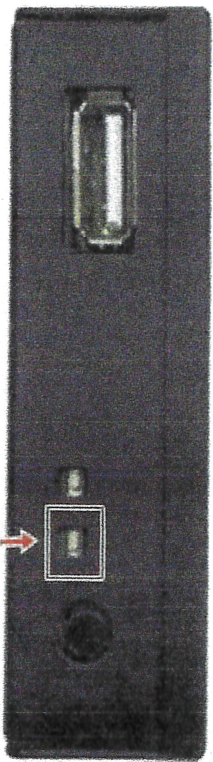

Auto Play Settings

Press 3Seconds One Time