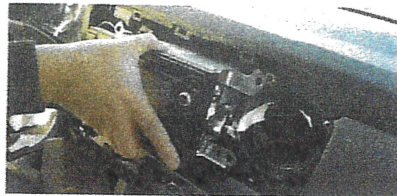

♪ Turn this on if the radio has 6" small LCD Display.♪

Dip 8 ON (Optional Dip Switch)♪

♪ Turn this dip switch on when there is no any UI Graphic of Volume up, down on the top screen area.♪

AUTO PLAY INSTALLATION GUIDE (2018 Toyota Tacoma shown)

Step 1 Remove trim bezel from vehicle
(NOTE) Make sure to protect surrounding areas to avoid scratching or damage

Step 2 Remove radio from dash after removing fastening bolts
Step 3 Disconnect all connecting cables at the back of unit.
Step 4 Proceed to remove the stereo. Place it in a safe area free from potential damage or scratching
(NOTE) make sure bolts are placed in secure location so as not to lose