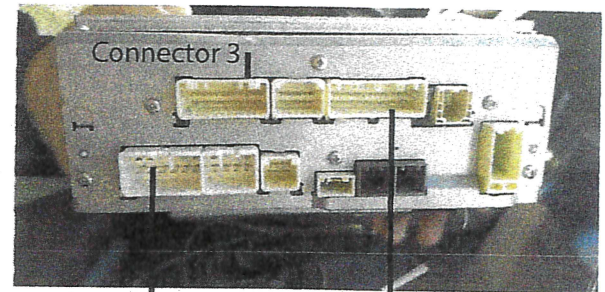

Connector 1

Connector 2

Step 7 Locate the Auto Play module, Video Interface, HDMI cable & audio cable
Connect as follows:

MAIN RADIO HARNESS-Provides power to AP module and Video interface

28 pin HARNESS- provides Touch and audio connections

24 pin HARNESS-provides video interfacing into radio