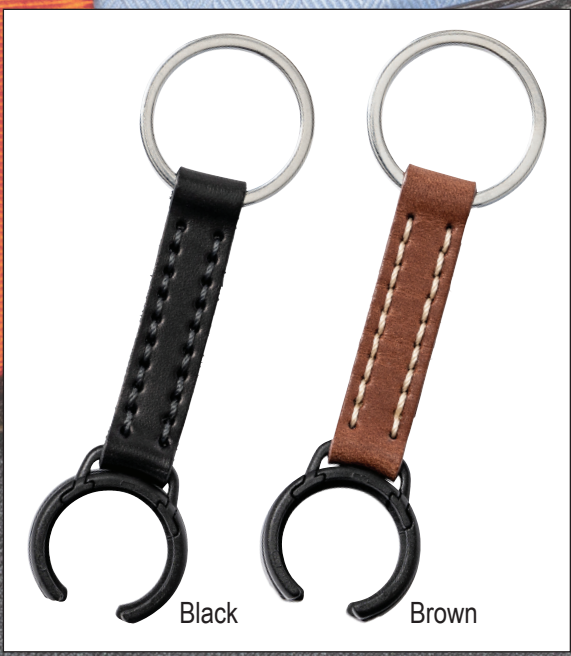

# Tuck IWB Baton Carrier

Discreet carry of an expandable baton must compromise concealment with access. Total security with speed of presentation. The Tuck inside the waistband carrier was specifically designed for this type of baton transport. It is small, strong and easy to use. Accessories on the Tuck hang over the belt. They hold the baton in place inside the waistband. The Agent is totally concealed. The baton is drawn by grasping the accessories on the split ring with the Reaction Hand. Grip the Agent with the primary hand. Pull the baton from the Tuck carrier. The Agent is fully functional.