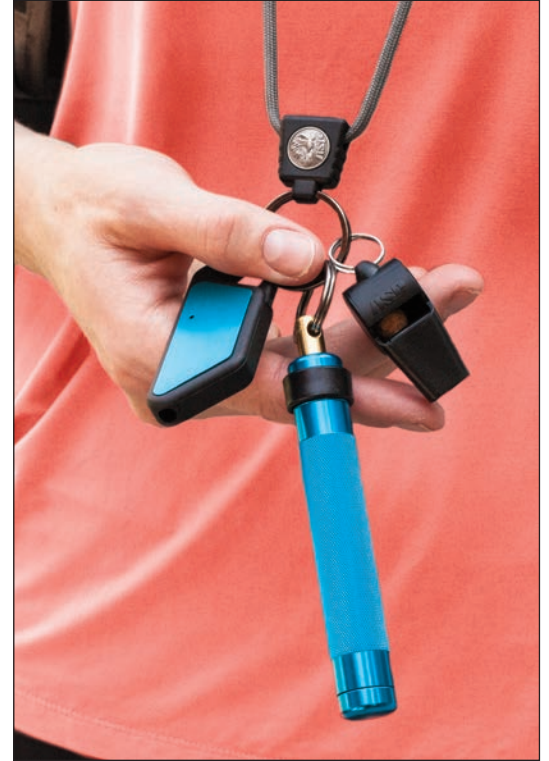

Safety Set

The Safety Set was designed by ASP, a company with a long history of providing premium products to the law enforcement community. Each component is of police quality. These are the same designs utilized each day by enforcement professionals.

The system begins with a Breakaway Lanyard. It has a “soft hand” for constant wear. It leaves both hands free, yet will break away in an emergency. The Defender OC provides 2 million Scoville Heat Units of pepper spray protection. The Alert Whistle is incredibly intense and piercing. The Sapphire USB is small, bright and rechargeable. It has 20 lumens of LED light.

These four components come together to create a protection system only possible from a company with a four decade career of protecting the police. The result is a professional grade set for those who are serious about personal safety.

LED Light, Pepper Spray, Whistle

Breakaway Lanyard

Protecting Those Who Protect™