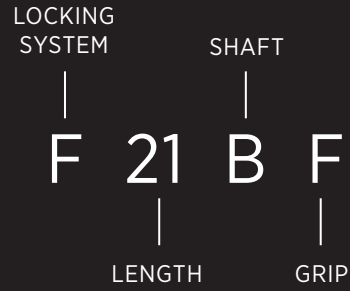

BATON MODELS

ASP product codes are systematic and easily distinguished. The first letter (F or T) is the Locking System. The next two digits (16, 21, 26 or 40, 50, 60) are the Length. The next letter (A, B, E) is the Shaft. The final letter (D, F, W, V) is the Grip.