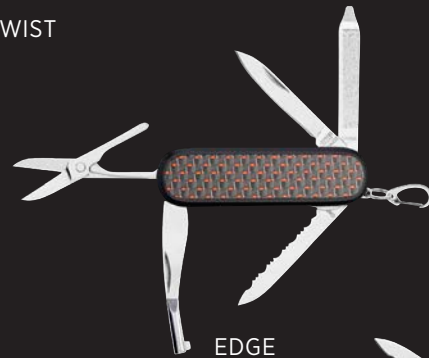

Gold
Black
Silver

LOCKWRITE TWIST

G1

G2

PENTAGON (12)

EDGE

Black
Stainless
Gold
Copper
Brass

BLUE LINE CLIP