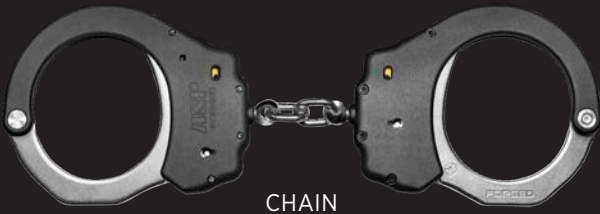

STRUCTURE

CHAIN