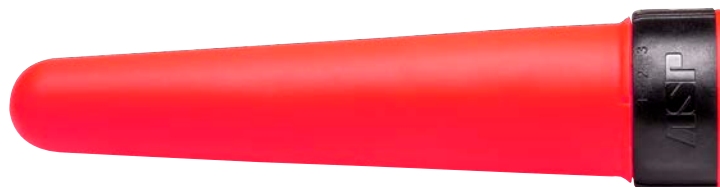

TRAFFIC WAND

An enclosed soft polymer vehicle director attaches to ASP Duty and Strategic lights.