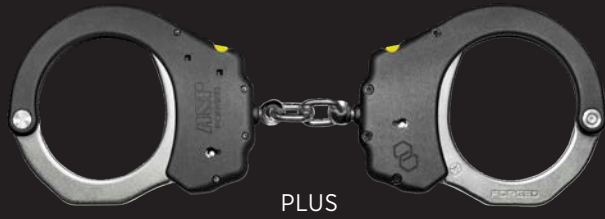

DUTY

DOUBLE

CENTURION

FEDERAL

TACTICAL

EXO

LOCKING SYSTEM

ULTRA