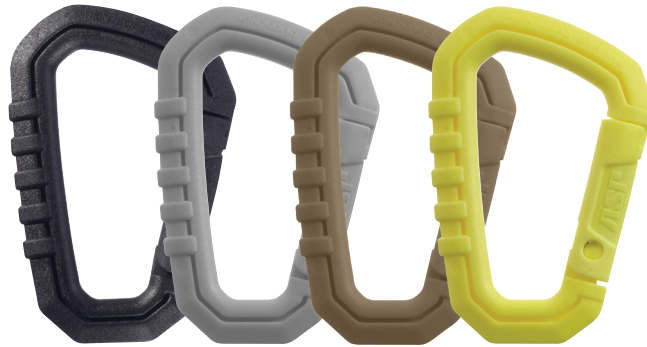

Carabiners

ASP Carabiners are designed to identify and connect. 2.5" and 3.5" Carabiners are available in four colors (Black, Gray, Coyote, Yellow). They provide a rapid way to label specific bags of equipment in the training or tactical environment. As a connector, the designs are lightweight, rugged, robust and rustproof. They are not designed for climbing. However, 2.5" ASP Carabiners will support 110 lb. (49 kg). 3.5" Carabiners will hold approximately 275 lb. (124 kg) of equipment. Each design is the result of sophisticated stress analysis. Each angle, rib and recess serves a specific purpose. The result is a series of easily identified supports for the trainer, adventurer or tactical officer.

- Exclusive Design
- Lightweight
- Vivid Colors
- Stainless Spring
- Interlocking Clip
- Robust Support

Carabiners . . . Identify and Connect

Material

Acetal

Spring

Stainless Steel

Size

2.5"

3.5"

Support Weight

2.5" 110 lb 49 kg

3.5" 275 lb 124 kg

Colors

Black

Grey

Coyote

Yellow

Protecting Those Who Protect