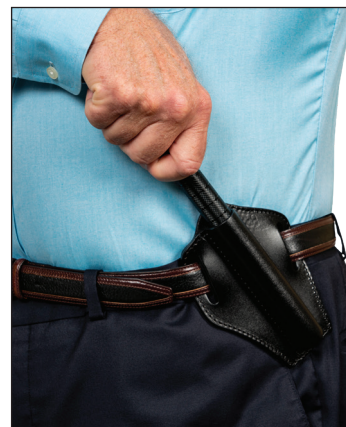

Covert Scabbards

These top grain leather cases slide onto an ASP dress belt to carry, support and conceal a retracted baton. Low profile, comfortable and secure. Covert Scabbards provide rapid access to an intermediate force alternative. They are ideal for suitcoat or casual wear. The carriers provide a complement to ASP Investigator handcuff cases. Cases are available for Talon or Agent Batons.

Horizon

A rear carry scabbard that presents a baton with a reverse grip inside draw.

Escort

A Reaction Side carrier that allows rapid access while seated and during dignitary protection.

ASP[®]
Protecting Those Who Protect