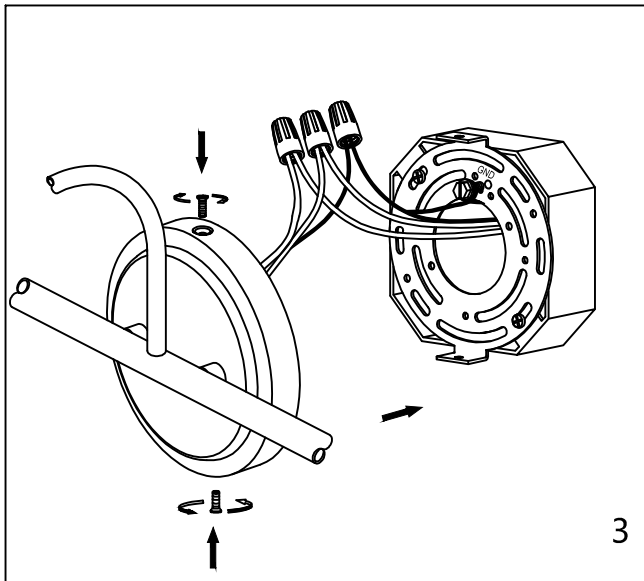

Assembly & Installation Instructions

CAUTION: Read instructions carefully and turn electricity off at main circuit breaker panel before beginning installation.

WARNING - If any Special Control Devices are used with this Fixture, Follow the instructions Carefully to assure full compliance with N.E.C. requirements. If there are any questions, contact a Qualified Electrical Contractor.

CAUTION - All glass is fragile, use care when handling Glass component(s) and or Lamp(S).

CANOPY MOUNTING & WIRE CONNECTION ASSEMBLY STEPS:

1. J → B
2. B.G → K
3. H.I → F
4. A.C → B

I.K (Wire and Mounting Box Not Included)

NO	A	B	C	D	E	F	G
Part list							
QTY	1	1	2	3	6	3	2

FIXTURE ASSEMBLY STEPS :

1. D.E → A
 2. O → A
- O (Bulb Not Included)

Instructions d'Assemblage et Installation

MISE EN GARDE: Lire les instructions avec soin et couper le courant au disjoncteur central avant de commencer l'installation.