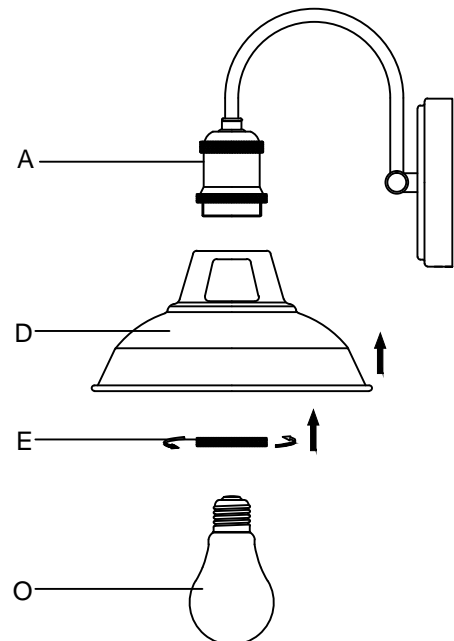

Assembly & Installation Instructions

CAUTION: Read instructions carefully and turn electricity off at main circuit breaker panel before beginning installation.

WARNING - If any Special Control Devices are used with this Fixture, Follow the instructions Carefully to assure full compliance with N.E.C. requirements. If there are any questions, contact a Qualified Electrical Contractor.

CAUTION - All glass is fragile, use care when handling Glass component(s) and or Lamp(S).

CANOPY MOUNTING & WIRE CONNECTION ASSEMBLY STEPS:

1. J → B
2. B.G → K
3. H.I → F
4. A.C → B

I.K (Wire and Mounting Box Not Included)

NO	A	B	C	D	E	F	G
Part list							
QTY	1	1	2	3	6	3	2

FIXTURE ASSEMBLY STEPS :

1. D.E → A
 2. O → A
- O (Bulb Not Included)

Instructions d'Assemblage et Installation

MISE EN GARDE: Lire les instructions avec soin et couper le courant au disjoncteur central avant de commencer l'installation.