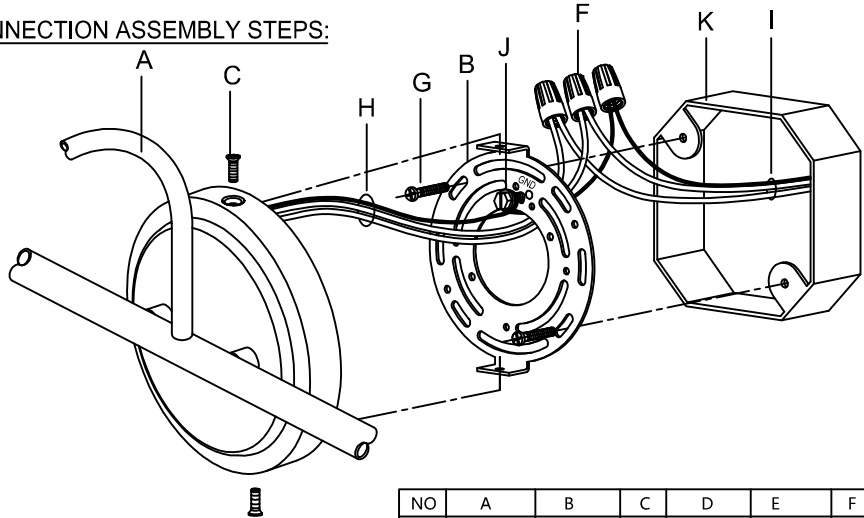

Assembly & Installation Instructions

CAUTION: Read instructions carefully and turn electricity off at main circuit breaker panel before beginning installation.

WARNING - If any Special Control Devices are used with this Fixture, Follow the instructions Carefully to assure full compliance with N.E.C. requirements. If there are any questions, contact a Qualified Electrical Contractor.

CAUTION - All glass is fragile, use care when handling Glass component(s) and or Lamp(S).

CANOPY MOUNTING & WIRE CONNECTION ASSEMBLY STEPS:

1. J → B
2. B.G → K
3. H.I → F
4. A.C → B

I.K (Wire and Mounting Box Not Included)

NO	A	B	C	D	E	F	G
Part list							
QTY	1	1	2	3	6	3	2

FIXTURE ASSEMBLY STEPS :

1. D.E → A
 2. O → A
- O (Bulb Not Included)

Instructions d'Assemblage et Installation

MISE EN GARDE: Lire les instructions avec soin et couper le courant au disjoncteur central avant de commencer l'installation.