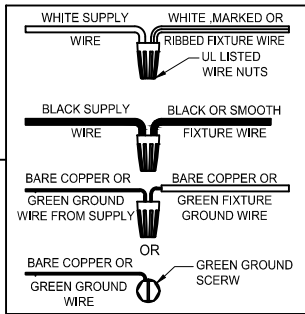

Assembly & Installation Instructions

CAUTION: Read instructions carefully and turn electricity off at main circuit breaker panel before beginning installation.

WARNING - If any Special Control Devices are used with this Fixture, Follow the instructions Carefully to assure full compliance with N.E.C. requirements. If there are any questions, contact a Qualified Electrical Contractor.

CAUTION - All glass is fragile, use care when handling Glass component(s) and or Lamp(S).

CANOPY MOUNTING & WIRE CONNECTION ASSEMBLY STEPS:

1. J → B
2. B.G → K
3. H.I → F
4. A.C → B

I.K (Wire and Mounting Box Not Included)

NO	A	B	C	D	E	F	G
Part list							
QTY	1	1	2	3	6	3	2

FIXTURE ASSEMBLY STEPS :

1. D.E → A
 2. O → A
- O (Bulb Not Included)

Instructions d'Assemblage et Installation

MISE EN GARDE: Lire les instructions avec soin et couper le courant au disjoncteur central avant de commencer l'installation.