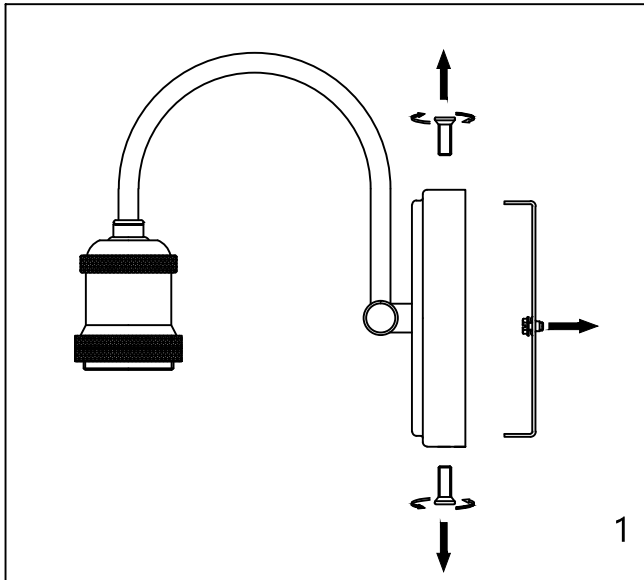

Assembly & Installation Instructions

CAUTION: Read instructions carefully and turn electricity off at main circuit breaker panel before beginning installation.

WARNING - If any Special Control Devices are used with this Fixture, Follow the instructions Carefully to assure full compliance with N.E.C. requirements. If there are any questions, contact a Qualified Electrical Contractor.

CAUTION - All glass is fragile, use care when handling Glass component(s) and or Lamp(S).

CANOPY MOUNTING & WIRE CONNECTION ASSEMBLY STEPS:

1. J → B
2. B.G → K
3. H.I → F
4. A.C → B

I.K (Wire and Mounting Box Not Included)

NO	A	B	C	D	E	F	G
Part list							
QTY	1	1	2	3	6	3	2

FIXTURE ASSEMBLY STEPS :

1. D.E → A
 2. O → A
- O (Bulb Not Included)

Instructions d'Assemblage et Installation

MISE EN GARDE: Lire les instructions avec soin et couper le courant au disjoncteur central avant de commencer l'installation.