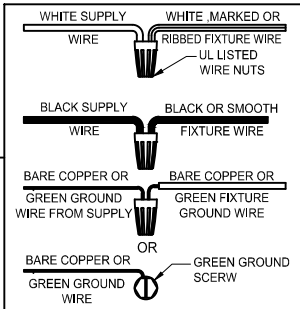

Assembly & Installation Instructions

CAUTION: Read instructions carefully and turn electricity off at main circuit breaker panel before beginning installation.

WARNING - If any Special Control Devices are used with this Fixture, Follow the instructions Carefully to assure full compliance with N.E.C. requirements. If there are any questions, contact a Qualified Electrical Contractor.

WARNING - This product contains chemicals known to the State of California to cause cancer, birth defects and /or other reproductive harm. Thoroughly wash hands after installing, handling, cleaning, or otherwise touching this product

CAUTION - All glass is fragile, use care when handling Glass component(s) and or Lamp(S).

CANOPY MOUNTING & WIRE CONNECTION ASSEMBLY STEPS:

1. C.I → B
  2. D → C
  3. B.H → K
  4. J.L → G
  5. A.F → C
2. K.L (Wire and Mounting Box Not Included)