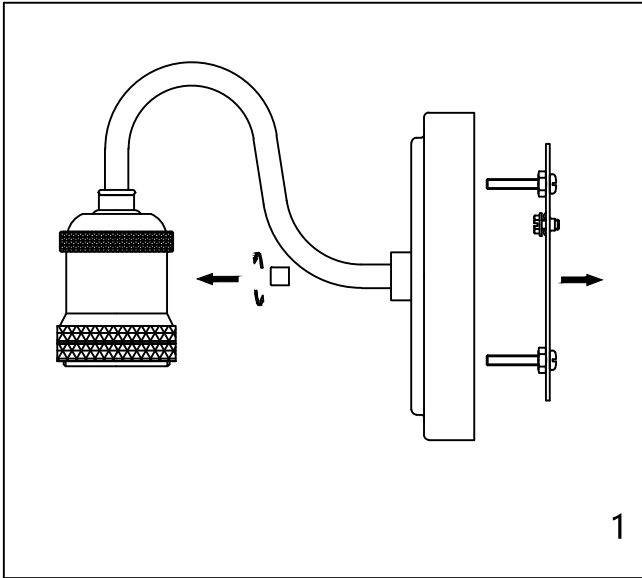

Assembly & Installation Instructions

CAUTION: Read instructions carefully and turn electricity off at main circuit breaker panel before beginning installation.

WARNING - If any Special Control Devices are used with this Fixture, Follow the instructions Carefully to assure full compliance with N.E.C. requirements. If there are any questions, contact a Qualified Electrical Contractor.

CAUTION - All glass is fragile, use care when handling Glass component(s) and or Lamp(S).

CANOPY MOUNTING & WIRE CONNECTION ASSEMBLY STEPS:

1. C.M → B
2. D → C
3. B.I → K
4. J.L → H
5. A.F → C

K.L (Wire and Mounting Box Not Included)

NO	A	B	C	D	E	F	G	H	I
Part list									
QTY	1	1	2	2	1	2	2	3	2

FIXTURE ASSEMBLY STEPS :

1. E.G → A
 2. O → A
- O (Bulb Not Included)

Instructions d'Assemblage et Installation

MISE EN GARDE: Lire les instructions avec soin et couper le courant au disjoncteur central avant de commencer l'installation.