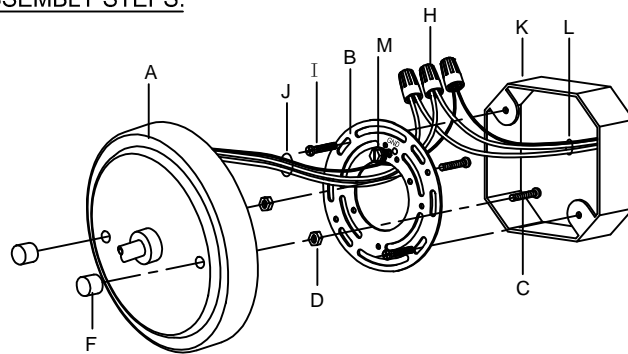

Assembly & Installation Instructions

CAUTION: Read instructions carefully and turn electricity off at main circuit breaker panel before beginning installation.

WARNING - If any Special Control Devices are used with this Fixture, Follow the instructions Carefully to assure full compliance with N.E.C. requirements. If there are any questions, contact a Qualified Electrical Contractor.

CAUTION - All glass is fragile, use care when handling Glass component(s) and or Lamp(S).

CANOPY MOUNTING & WIRE CONNECTION ASSEMBLY STEPS:

1. C.M → B
2. D → C
3. B.I → K
4. J.L → H
5. A.F → C

K.L (Wire and Mounting Box Not Included)

NO	A	B	C	D	E	F	G	H	I
Part list									
QTY	1	1	2	2	1	2	2	3	2

FIXTURE ASSEMBLY STEPS :

1. E.G → A
 2. O → A
- O (Bulb Not Included)

Instructions d'Assemblage et Installation

MISE EN GARDE: Lire les instructions avec soin et couper le courant au disjoncteur central avant de commencer l'installation.