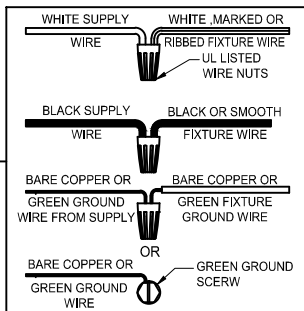

Assembly & Installation Instructions

CAUTION: Read instructions carefully and turn electricity off at main circuit breaker panel before beginning installation.

WARNING - If any Special Control Devices are used with this Fixture, Follow the instructions Carefully to assure full compliance with N.E.C. requirements. If there are any questions, contact a Qualified Electrical Contractor.

CAUTION - All glass is fragile, use care when handling Glass component(s) and or Lamp(S).

CANOPY MOUNTING & WIRE CONNECTION ASSEMBLY STEPS:

1. C.M → B
2. D → C
3. B.I → K
4. J.L → H
5. A.F → C

K.L (Wire and Mounting Box Not Included)

NO	A	B	C	D	E	F	G	H	I
Part list									
QTY	1	1	2	2	1	2	2	3	2

FIXTURE ASSEMBLY STEPS :

1. E.G → A
 2. O → A
- O (Bulb Not Included)

Instructions d'Assemblage et Installation

MISE EN GARDE: Lire les instructions avec soin et couper le courant au disjoncteur central avant de commencer l'installation.