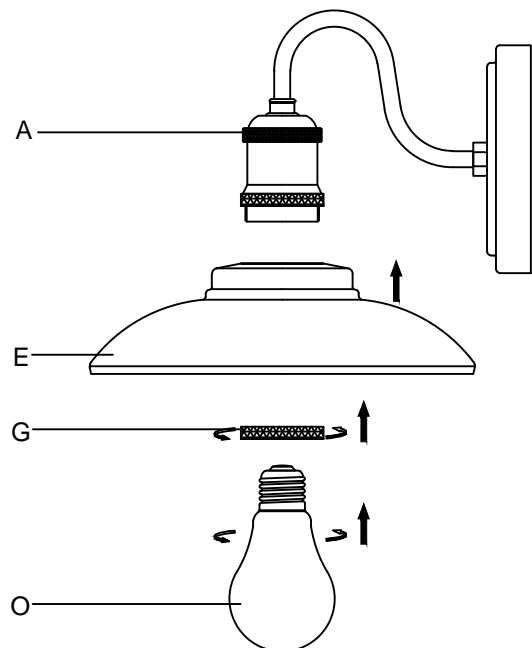

Assembly & Installation Instructions

CAUTION: Read instructions carefully and turn electricity off at main circuit breaker panel before beginning installation.

WARNING - If any Special Control Devices are used with this Fixture, Follow the instructions Carefully to assure full compliance with N.E.C. requirements. If there are any questions, contact a Qualified Electrical Contractor.

CAUTION - All glass is fragile, use care when handling Glass component(s) and or Lamp(S).

CANOPY MOUNTING & WIRE CONNECTION ASSEMBLY STEPS:

1. C.M → B
2. D → C
3. B.I → K
4. J.L → H
5. A.F → C

K.L (Wire and Mounting Box Not Included)

NO	A	B	C	D	E	F	G	H	I
Part list									
QTY	1	1	2	2	1	2	2	3	2

FIXTURE ASSEMBLY STEPS :

1. E.G → A
 2. O → A
- O (Bulb Not Included)

Instructions d'Assemblage et Installation

MISE EN GARDE: Lire les instructions avec soin et couper le courant au disjoncteur central avant de commencer l'installation.