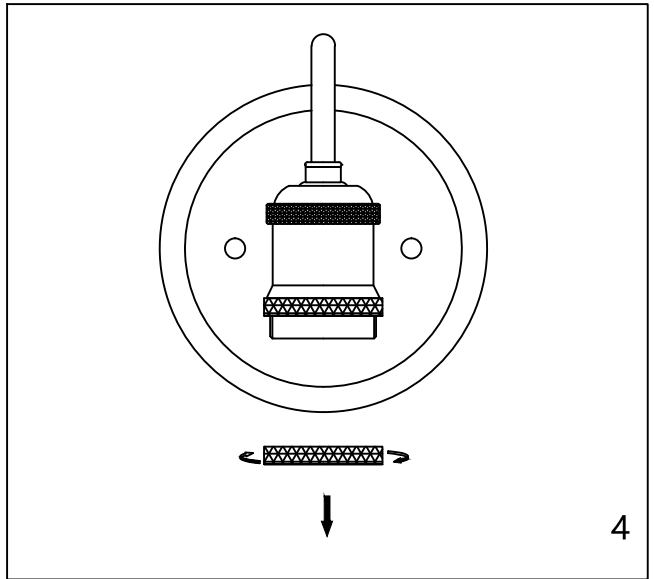

Assembly & Installation Instructions

CAUTION: Read instructions carefully and turn electricity off at main circuit breaker panel before beginning installation.

WARNING - If any Special Control Devices are used with this Fixture, Follow the instructions Carefully to assure full compliance with N.E.C. requirements. If there are any questions, contact a Qualified Electrical Contractor.

CAUTION - All glass is fragile, use care when handling Glass component(s) and or Lamp(S).

CANOPY MOUNTING & WIRE CONNECTION ASSEMBLY STEPS:

1. C.M → B
2. D → C
3. B.I → K
4. J.L → H
5. A.F → C

K.L (Wire and Mounting Box Not Included)

NO	A	B	C	D	E	F	G	H	I
Part list									
QTY	1	1	2	2	1	2	2	3	2

FIXTURE ASSEMBLY STEPS :

1. E.G → A
 2. O → A
- O (Bulb Not Included)

Instructions d'Assemblage et Installation

MISE EN GARDE: Lire les instructions avec soin et couper le courant au disjoncteur central avant de commencer l'installation.