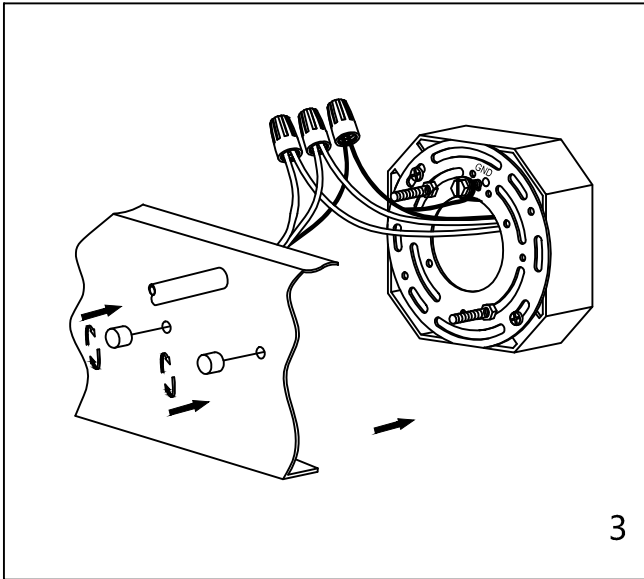

Assembly & Installation Instructions

CAUTION: Read instructions carefully and turn electricity off at main circuit breaker panel before beginning installation.

WARNING - If any Special Control Devices are used with this Fixture, Follow the instructions Carefully to assure full compliance with N.E.C. requirements. If there are any questions, contact a Qualified Electrical Contractor.

CAUTION - All glass is fragile, use care when handling Glass component(s) and or Lamp(S).

CANOPY MOUNTING & WIRE CONNECTION ASSEMBLY STEPS:

1. C.M → B
2. D → C
3. B.I → K
4. J.L → H
5. A.F → C

K.L (Wire and Mounting Box Not Included)

NO	A	B	C	D	E	F	G	H	I
Part list									
QTY	1	1	2	2	3	2	3	3	2

FIXTURE ASSEMBLY STEPS :

1. G.E → A
 2. O → A
- O (Bulb Not Included)

Instructions d'Assemblage et Installation

MISE EN GARDE: Lire les instructions avec soin et couper le courant au disjoncteur central avant de commencer l'installation.