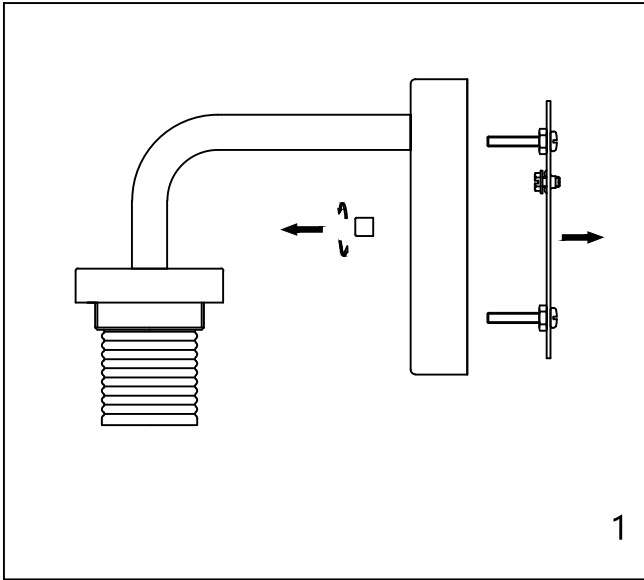

Assembly & Installation Instructions

CAUTION: Read instructions carefully and turn electricity off at main circuit breaker panel before beginning installation.

WARNING - If any Special Control Devices are used with this Fixture, Follow the instructions Carefully to assure full compliance with N.E.C. requirements. If there are any questions, contact a Qualified Electrical Contractor.

CAUTION - All glass is fragile, use care when handling Glass component(s) and or Lamp(S).

CANOPY MOUNTING & WIRE CONNECTION ASSEMBLY STEPS:

1. C.M → B
2. D → C
3. B.I → K
4. J.L → H
5. A.F → C

K.L (Wire and Mounting Box Not Included)

NO	A	B	C	D	E	F	G	H	I
Part list									
QTY	1	1	2	2	3	2	3	3	2

FIXTURE ASSEMBLY STEPS :

1. G.E → A
 2. O → A
- O (Bulb Not Included)

Instructions d'Assemblage et Installation

MISE EN GARDE: Lire les instructions avec soin et couper le courant au disjoncteur central avant de commencer l'installation.