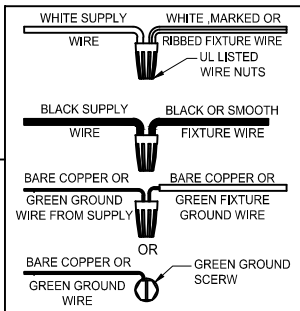

Assembly & Installation Instructions

CAUTION: Read instructions carefully and turn electricity off at main circuit breaker panel before beginning installation.

WARNING - If any Special Control Devices are used with this Fixture, Follow the instructions Carefully to assure full compliance with N.E.C. requirements. If there are any questions, contact a Qualified Electrical Contractor.

CAUTION - All glass is fragile, use care when handling Glass component(s) and or Lamp(S).

CANOPY MOUNTING & WIRE CONNECTION ASSEMBLY STEPS:

1. C.M → B
2. D → C
3. B.I → K
4. J.L → H
5. A.F → C

K.L (Wire and Mounting Box Not Included)

NO	A	B	C	D	E	F	G	H	I
Part list									
QTY	1	1	2	2	3	2	3	3	2

FIXTURE ASSEMBLY STEPS :

1. G.E → A
 2. O → A
- O (Bulb Not Included)

Instructions d'Assemblage et Installation

MISE EN GARDE: Lire les instructions avec soin et couper le courant au disjoncteur central avant de commencer l'installation.