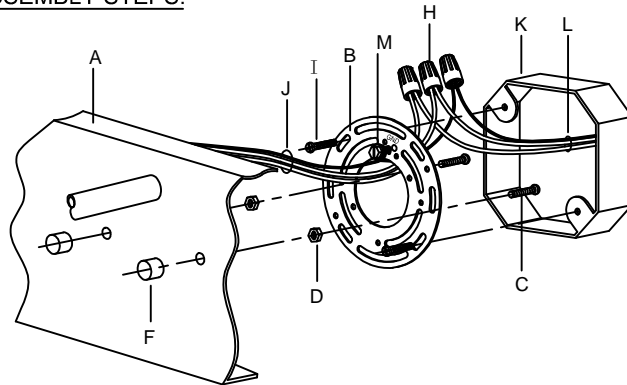

Assembly & Installation Instructions

CAUTION: Read instructions carefully and turn electricity off at main circuit breaker panel before beginning installation.

WARNING - If any Special Control Devices are used with this Fixture, Follow the instructions Carefully to assure full compliance with N.E.C. requirements. If there are any questions, contact a Qualified Electrical Contractor.

CAUTION - All glass is fragile, use care when handling Glass component(s) and or Lamp(S).

CANOPY MOUNTING & WIRE CONNECTION ASSEMBLY STEPS:

1. C.M → B
2. D → C
3. B.I → K
4. J.L → H
5. A.F → C

K.L (Wire and Mounting Box Not Included)

NO	A	B	C	D	E	F	G	H	I
Part list									
QTY	1	1	2	2	3	2	3	3	2

FIXTURE ASSEMBLY STEPS :

1. G.E → A
 2. O → A
- O (Bulb Not Included)

Instructions d'Assemblage et Installation

MISE EN GARDE: Lire les instructions avec soin et couper le courant au disjoncteur central avant de commencer l'installation.