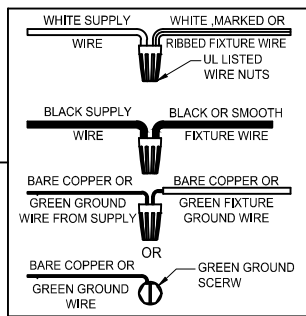

Assembly & Installation Instructions

CAUTION: Read instructions carefully and turn electricity off at main circuit breaker panel before beginning installation.

WARNING - If any Special Control Devices are used with this Fixture, Follow the instructions Carefully to assure full compliance with N.E.C. requirements. If there are any questions, contact a Qualified Electrical Contractor.

CAUTION - All glass is fragile, use care when handling Glass component(s) and or Lamp(S).

CANOPY MOUNTING & WIRE CONNECTION ASSEMBLY STEPS:

1. J → B
2. B, F → K
3. H, I → E
4. A, C → B

I, K (Wire and Mounting Box Not Included)

NO	A	B	C	D	E	F
Part list						
QTY	1	1	2	3	3	2

FIXTURE ASSEMBLY STEPS :

1. L → A
 2. D → A
- L (Bulb Not Included)

Instructions d'Assemblage et Installation

MISE EN GARDE: Lire les instructions avec soin et couper le courant au disjoncteur central avant de commencer l'installation.