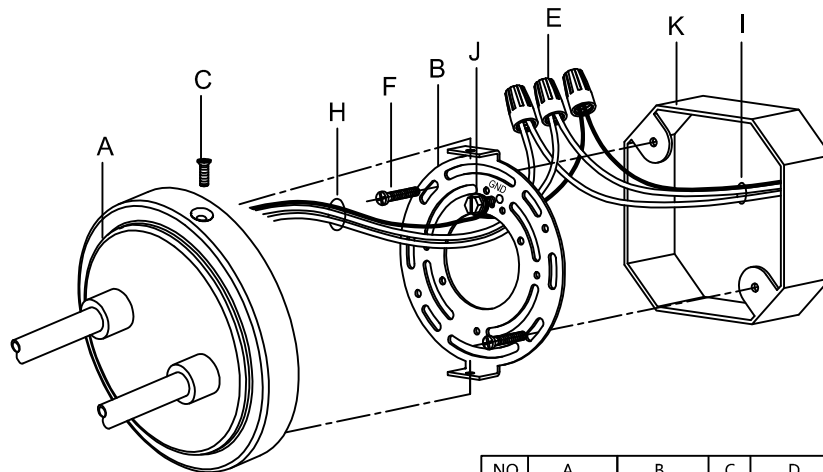

Assembly & Installation Instructions

CAUTION: Read instructions carefully and turn electricity off at main circuit breaker panel before beginning installation.

WARNING - If any Special Control Devices are used with this Fixture, Follow the instructions Carefully to assure full compliance with N.E.C. requirements. If there are any questions, contact a Qualified Electrical Contractor.

CAUTION - All glass is fragile, use care when handling Glass component(s) and or Lamp(S).

CANOPY MOUNTING & WIRE CONNECTION ASSEMBLY STEPS:

1. J → B
2. B, F → K
3. H, I → E
4. A, C → B

I, K (Wire and Mounting Box Not Included)

NO	A	B	C	D	E	F
Part list						
QTY	1	1	2	3	3	2

FIXTURE ASSEMBLY STEPS :

1. L → A
 2. D → A
- L (Bulb Not Included)

Instructions d'Assemblage et Installation

MISE EN GARDE: Lire les instructions avec soin et couper le courant au disjoncteur central avant de commencer l'installation.