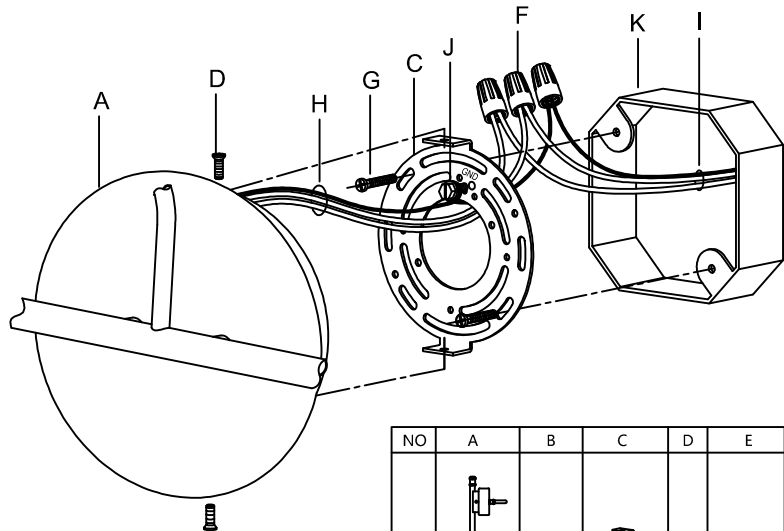

# Assembly & Installation Instructions

**CAUTION:** Read instructions carefully and turn electricity off at main circuit breaker panel before beginning installation.

\*\*\*\*\*

WARNING - If any Special Control Devices are used with this Fixture, Follow the instructions Carefully to assure full compliance with N.E.C. requirements. If there are any questions, contact a Qualified Electrical Contractor.

## CANOPY MOUNTING & WIRE CONNECTION ASSEMBLY STEPS:

1. J → C
2. C.G → K
3. H.I → F
4. A.D → C

I.K (Wire and Mounting Box Not Included)

NO	A	B	C	D	E	F	G
Part list							
QTY	1	9	1	2	3	3	2