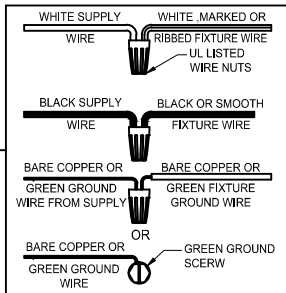

Assembly & Installation Instructions

CAUTION: Read instructions carefully and turn electricity off at main circuit breaker panel before beginning installation.

*****

WARNING - If any Special Control Devices are used with this Fixture, Follow the instructions Carefully to assure full compliance with N.E.C. requirements. If there are any questions, contact a Qualified Electrical Contractor.

WARNING - This product contains chemicals known to the State of California to cause cancer, birth defects and /or other reproductive harm. Thoroughly wash hands after installing, handling, cleaning, or otherwise touching this product

CAUTION - All glass is fragile, use care when handling Glass component(s) and or Lamp(S).

*****

CANOPY MOUNTING & WIRE CONNECTION ASSEMBLY STEPS:

1. J → C
2. C.G → K
3. H.I → F
4. A.D → C

I.K (Wire and Mounting Box Not Included)