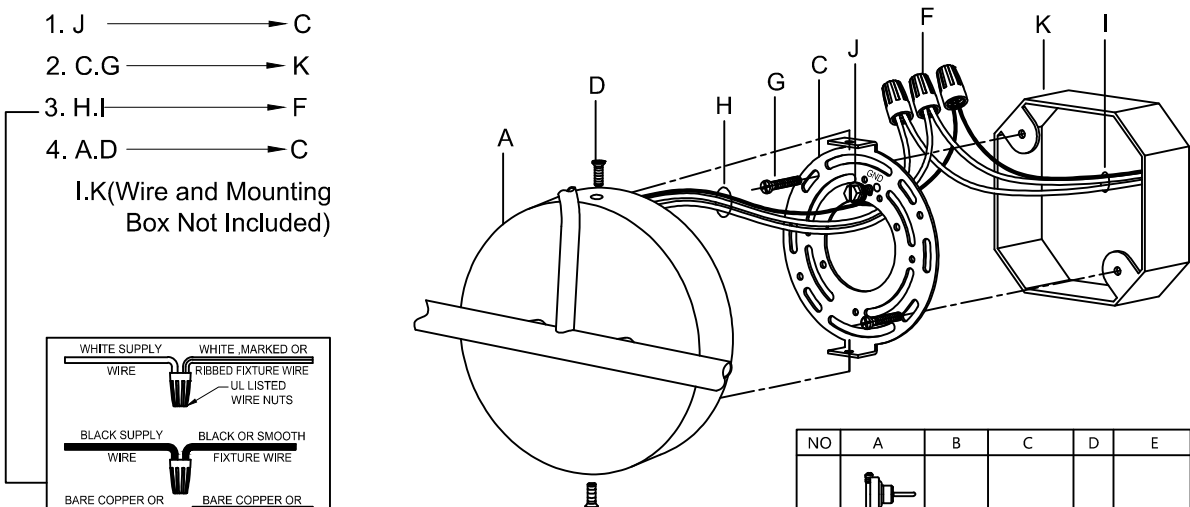

Assembly & Installation Instructions

CAUTION: Read instructions carefully and turn electricity off at main circuit breaker panel before beginning installation.

WARNING - If any Special Control Devices are used with this Fixture, Follow the instructions Carefully to assure full compliance with N.E.C. requirements. If there are any questions, contact a Qualified Electrical Contractor.

CAUTION - All glass is fragile, use care when handling Glass component(s) and or Lamp(S).

CANOPY MOUNTING & WIRE CONNECTION ASSEMBLY STEPS:

1. J → C
2. C, G → K
3. H, I → F
4. A, D → C

I, K (Wire and Mounting Box Not Included)

NO	A	B	C	D	E	F	G
Part list							
QTY	1	3	1	2	3	3	2

FIXTURE ASSEMBLY STEPS :

1. B, E → A
 2. L → A
- L (Bulb Not Included)

Instructions d'Assemblage et Installation

MISE EN GARDE: Lire les instructions avec soin et couper le courant au disjoncteur central avant de commencer l'installation.