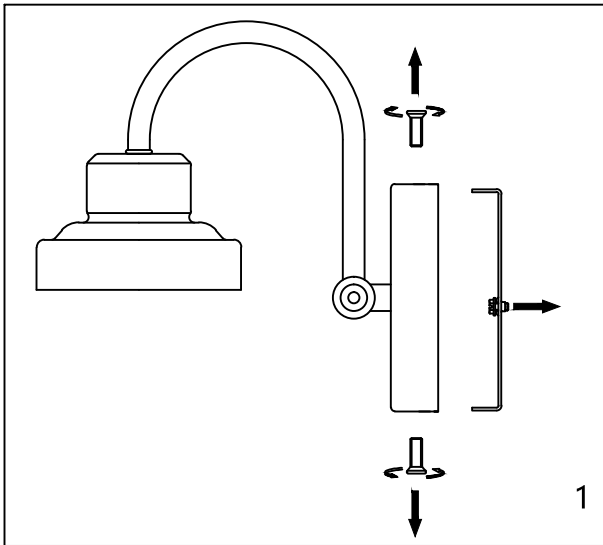

Assembly & Installation Instructions

CAUTION: Read instructions carefully and turn electricity off at main circuit breaker panel before beginning installation.

WARNING - If any Special Control Devices are used with this Fixture, Follow the instructions Carefully to assure full compliance with N.E.C. requirements. If there are any questions, contact a Qualified Electrical Contractor.

CAUTION - All glass is fragile, use care when handling Glass component(s) and or Lamp(S).

CANOPY MOUNTING & WIRE CONNECTION ASSEMBLY STEPS:

1. J → C
2. C, G → K
3. H, I → F
4. A, D → C

I, K (Wire and Mounting Box Not Included)

NO	A	B	C	D	E	F	G
Part list							
QTY	1	3	1	2	3	3	2

FIXTURE ASSEMBLY STEPS :

1. B, E → A
 2. L → A
- L (Bulb Not Included)

Instructions d'Assemblage et Installation

MISE EN GARDE: Lire les instructions avec soin et couper le courant au disjoncteur central avant de commencer l'installation.