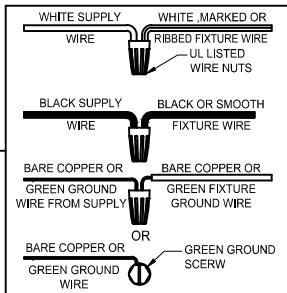

Assembly & Installation Instructions

CAUTION: Read instructions carefully and turn electricity off at main circuit breaker panel before beginning installation.

WARNING - If any Special Control Devices are used with this Fixture, Follow the instructions Carefully to assure full compliance with N.E.C. requirements. If there are any questions, contact a Qualified Electrical Contractor.

CAUTION - All glass is fragile, use care when handling Glass component(s) and or Lamp(S).

CANOPY MOUNTING & WIRE CONNECTION ASSEMBLY STEPS:

1. J → C
2. C, G → K
3. H, I → F
4. A, D → C

I, K (Wire and Mounting Box Not Included)

NO	A	B	C	D	E	F	G
Part list							
QTY	1	3	1	2	3	3	2

FIXTURE ASSEMBLY STEPS :

1. B, E → A
 2. L → A
- L (Bulb Not Included)

Instructions d'Assemblage et Installation

MISE EN GARDE: Lire les instructions avec soin et couper le courant au disjoncteur central avant de commencer l'installation.