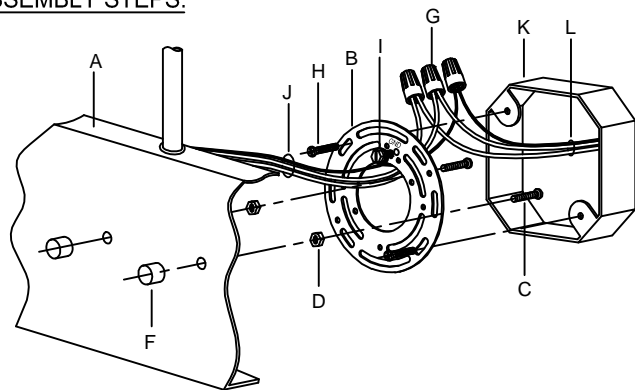

Assembly & Installation Instructions

CAUTION: Read instructions carefully and turn electricity off at main circuit breaker panel before beginning installation.

WARNING - If any Special Control Devices are used with this Fixture, Follow the instructions Carefully to assure full compliance with N.E.C. requirements. If there are any questions, contact a Qualified Electrical Contractor.

CAUTION - All glass is fragile, use care when handling Glass component(s) and or Lamp(S).

CANOPY MOUNTING & WIRE CONNECTION ASSEMBLY STEPS:

1. C.I → B
2. D → C
3. B.H → K
4. J.L → G
5. A.F → C

K.L (Wire and Mounting Box Not Included)

NO	A	B	C	D	E	F	G	H
Part list								
QTY	1	1	2	2	3	2	2	2

FIXTURE ASSEMBLY STEPS :

1. E → A
 2. M.N → A
 3. O → A
- O (Bulb Not Included)

Instructions d'Assemblage et Installation

MISE EN GARDE: Lire les instructions avec soin et couper le courant au disjoncteur central avant de commencer l'installation.