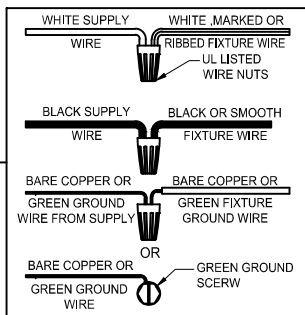

Assembly & Installation Instructions

CAUTION: Read instructions carefully and turn electricity off at main circuit breaker panel before beginning installation.

WARNING - If any Special Control Devices are used with this Fixture, Follow the instructions Carefully to assure full compliance with N.E.C. requirements. If there are any questions, contact a Qualified Electrical Contractor.

CAUTION - All glass is fragile, use care when handling Glass component(s) and or Lamp(S).

CANOPY MOUNTING & WIRE CONNECTION ASSEMBLY STEPS:

1. C.I → B
2. D → C
3. B.H → K
4. J.L → G
5. A.F → C

K.L (Wire and Mounting Box Not Included)

NO	A	B	C	D	E	F	G	H
Part list								
QTY	1	1	2	2	3	2	2	2

FIXTURE ASSEMBLY STEPS :

1. E → A
 2. M.N → A
 3. O → A
- O (Bulb Not Included)

Instructions d'Assemblage et Installation

MISE EN GARDE: Lire les instructions avec soin et couper le courant au disjoncteur central avant de commencer l'installation.