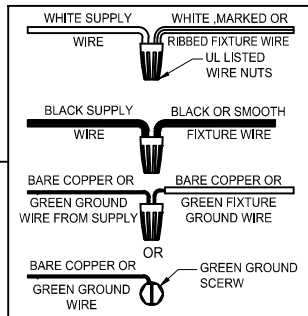

Assembly & Installation Instructions

CAUTION: Read instructions carefully and turn electricity off at main circuit breaker panel before beginning installation.

WARNING - If any Special Control Devices are used with this Fixture, Follow the instructions Carefully to assure full compliance with N.E.C. requirements. If there are any questions, contact a Qualified Electrical Contractor.

CAUTION - All glass is fragile, use care when handling Glass component(s) and or Lamp(S).

CANOPY MOUNTING & WIRE CONNECTION ASSEMBLY STEPS:

1. C.I → B
2. D → C
3. B.H → K
4. J.L → G
5. A.F → C

K.L (Wire and Mounting Box Not Included)

NO	A	B	C	D	E	F	G	H
Part list								
QTY	1	1	2	2	3	2	3	2

FIXTURE ASSEMBLY STEPS :

1. E → A
 2. M.N → A
 3. O → A
- O (Bulb Not Included)

Instructions d'Assemblage et Installation

MISE EN GARDE: Lire les instructions avec soin et couper le courant au disjoncteur central avant de commencer l'installation.