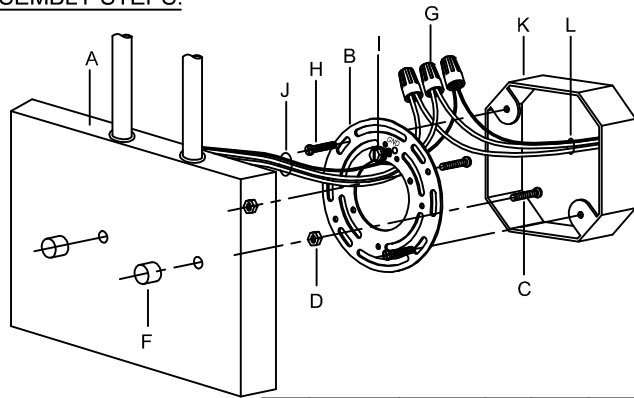

Assembly & Installation Instructions

CAUTION: Read instructions carefully and turn electricity off at main circuit breaker panel before beginning installation.

WARNING - If any Special Control Devices are used with this Fixture, Follow the instructions Carefully to assure full compliance with N.E.C. requirements. If there are any questions, contact a Qualified Electrical Contractor.

CAUTION - All glass is fragile, use care when handling Glass component(s) and or Lamp(S).

CANOPY MOUNTING & WIRE CONNECTION ASSEMBLY STEPS:

1. C.I → B
2. D → C
3. B.H → K
4. J.L → G
5. A.F → C

K.L (Wire and Mounting Box Not Included)

NO	A	B	C	D	E	F	G	H
Part list								
QTY	1	1	2	2	3	2	3	2

FIXTURE ASSEMBLY STEPS :

1. E → A
 2. M.N → A
 3. O → A
- O (Bulb Not Included)

Instructions d'Assemblage et Installation

MISE EN GARDE: Lire les instructions avec soin et couper le courant au disjoncteur central avant de commencer l'installation.