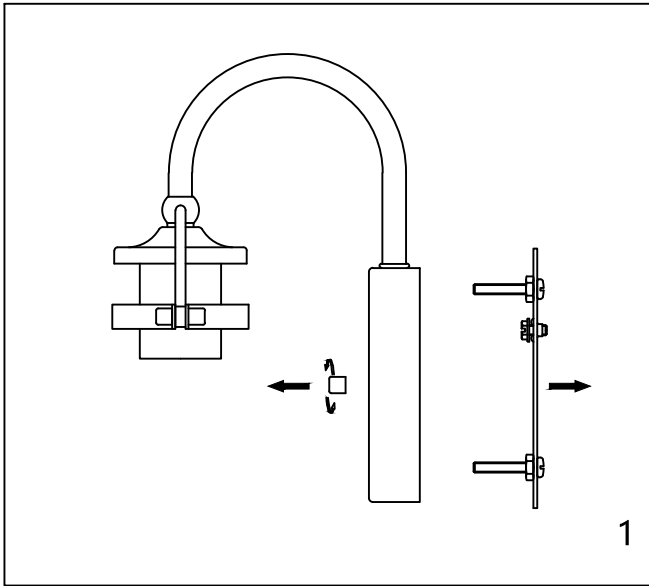

Assembly & Installation Instructions

CAUTION: Read instructions carefully and turn electricity off at main circuit breaker panel before beginning installation.

WARNING - If any Special Control Devices are used with this Fixture, Follow the instructions Carefully to assure full compliance with N.E.C. requirements. If there are any questions, contact a Qualified Electrical Contractor.

CAUTION - All glass is fragile, use care when handling Glass component(s) and or Lamp(S).

CANOPY MOUNTING & WIRE CONNECTION ASSEMBLY STEPS:

1. C.I → B
2. D → C
3. B.H → K
4. J.L → G
5. A.F → C

K.L (Wire and Mounting Box Not Included)

NO	A	B	C	D	E	F	G	H
Part list								
QTY	1	1	2	2	3	2	3	2

FIXTURE ASSEMBLY STEPS :

1. E → A
 2. M.N → A
 3. O → A
- O (Bulb Not Included)

Instructions d'Assemblage et Installation

MISE EN GARDE: Lire les instructions avec soin et couper le courant au disjoncteur central avant de commencer l'installation.