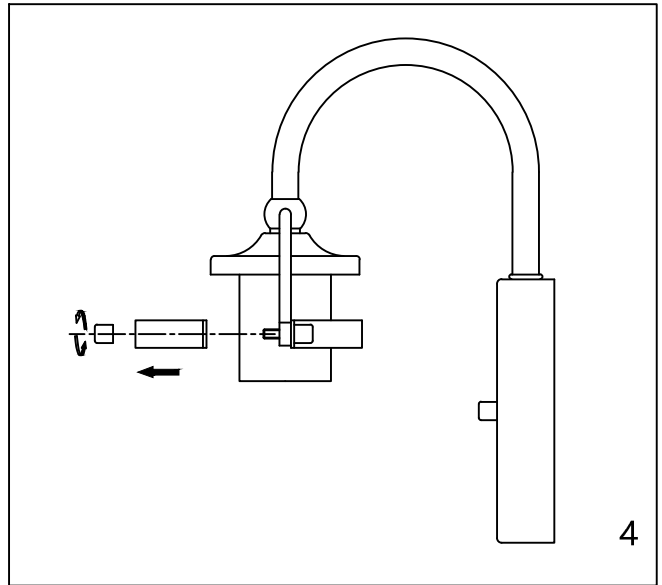

Assembly & Installation Instructions

CAUTION: Read instructions carefully and turn electricity off at main circuit breaker panel before beginning installation.

WARNING - If any Special Control Devices are used with this Fixture, Follow the instructions Carefully to assure full compliance with N.E.C. requirements. If there are any questions, contact a Qualified Electrical Contractor.

CAUTION - All glass is fragile, use care when handling Glass component(s) and or Lamp(S).

CANOPY MOUNTING & WIRE CONNECTION ASSEMBLY STEPS:

1. C.I → B
2. D → C
3. B.H → K
4. J.L → G
5. A.F → C

K.L (Wire and Mounting Box Not Included)

NO	A	B	C	D	E	F	G	H
Part list								
QTY	1	1	2	2	3	2	3	2

FIXTURE ASSEMBLY STEPS :

1. E → A
 2. M.N → A
 3. O → A
- O (Bulb Not Included)

Instructions d'Assemblage et Installation

MISE EN GARDE: Lire les instructions avec soin et couper le courant au disjoncteur central avant de commencer l'installation.