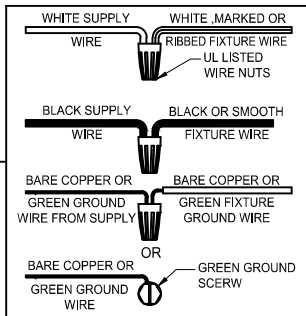

Assembly & Installation Instructions

CAUTION: Read instructions carefully and turn electricity off at main circuit breaker panel before beginning installation.

WARNING - If any Special Control Devices are used with this Fixture, Follow the instructions Carefully to assure full compliance with N.E.C. requirements. If there are any questions, contact a Qualified Electrical Contractor.

CAUTION - All glass is fragile, use care when handling Glass component(s) and or Lamp(S).

CANOPY MOUNTING & WIRE CONNECTION ASSEMBLY STEPS:

1. C.I → B
2. D → C
3. B.H → K
4. J.L → G
5. A.F → C

K.L (Wire and Mounting Box Not Included)

NO	A	B	C	D	E	F	G	H
Part list								
QTY	1	1	2	2	1	2	3	2

FIXTURE ASSEMBLY STEPS :

1. E → A
 2. M.N → A
 3. O → A
- O (Bulb Not Included)

Instructions d'Assemblage et Installation

MISE EN GARDE: Lire les instructions avec soin et couper le courant au disjoncteur central avant de commencer l'installation.