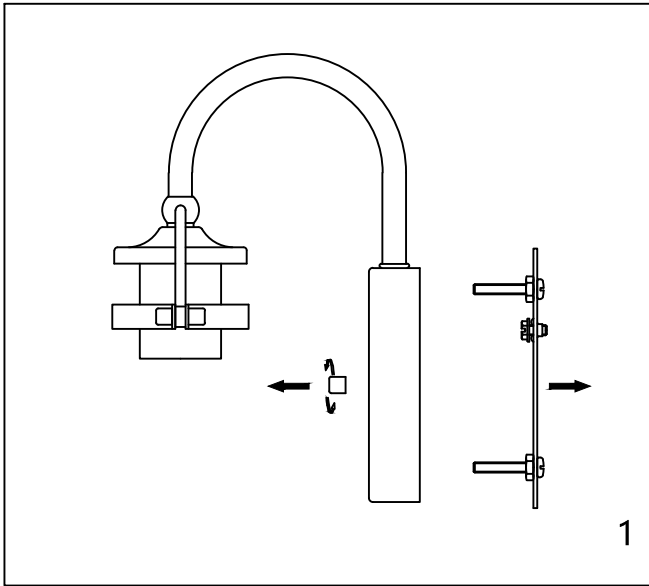

Assembly & Installation Instructions

CAUTION: Read instructions carefully and turn electricity off at main circuit breaker panel before beginning installation.

WARNING - If any Special Control Devices are used with this Fixture, Follow the instructions Carefully to assure full compliance with N.E.C. requirements. If there are any questions, contact a Qualified Electrical Contractor.

CAUTION - All glass is fragile, use care when handling Glass component(s) and or Lamp(S).

CANOPY MOUNTING & WIRE CONNECTION ASSEMBLY STEPS:

1. C.I → B
2. D → C
3. B.H → K
4. J.L → G
5. A.F → C

K.L (Wire and Mounting Box Not Included)

NO	A	B	C	D	E	F	G	H
Part list								
QTY	1	1	2	2	1	2	3	2

FIXTURE ASSEMBLY STEPS :

1. E → A
 2. M.N → A
 3. O → A
- O (Bulb Not Included)

Instructions d'Assemblage et Installation

MISE EN GARDE: Lire les instructions avec soin et couper le courant au disjoncteur central avant de commencer l'installation.