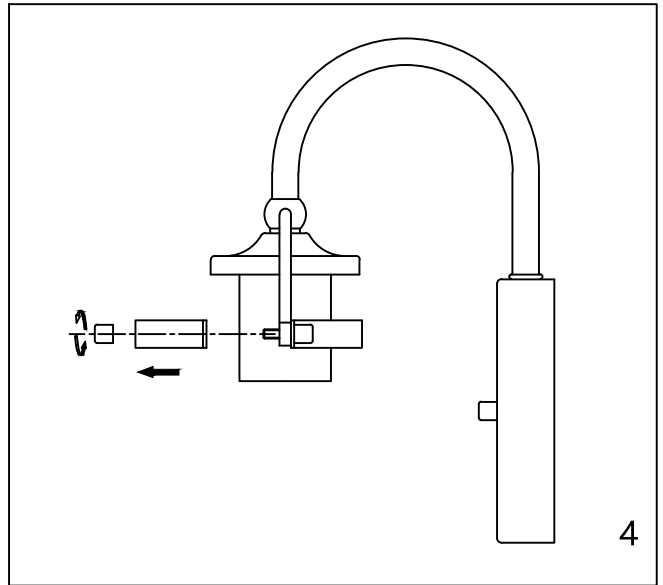

Assembly & Installation Instructions

CAUTION: Read instructions carefully and turn electricity off at main circuit breaker panel before beginning installation.

WARNING - If any Special Control Devices are used with this Fixture, Follow the instructions Carefully to assure full compliance with N.E.C. requirements. If there are any questions, contact a Qualified Electrical Contractor.

CAUTION - All glass is fragile, use care when handling Glass component(s) and or Lamp(S).

CANOPY MOUNTING & WIRE CONNECTION ASSEMBLY STEPS:

1. C.I → B
2. D → C
3. B.H → K
4. J.L → G
5. A.F → C

K.L (Wire and Mounting Box Not Included)

NO	A	B	C	D	E	F	G	H
Part list								
QTY	1	1	2	2	1	2	3	2

FIXTURE ASSEMBLY STEPS :

1. E → A
 2. M.N → A
 3. O → A
- O (Bulb Not Included)

Instructions d'Assemblage et Installation

MISE EN GARDE: Lire les instructions avec soin et couper le courant au disjoncteur central avant de commencer l'installation.