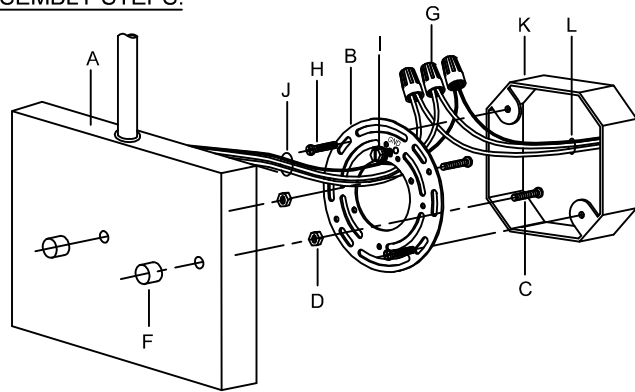

Assembly & Installation Instructions

CAUTION: Read instructions carefully and turn electricity off at main circuit breaker panel before beginning installation.

WARNING - If any Special Control Devices are used with this Fixture, Follow the instructions Carefully to assure full compliance with N.E.C. requirements. If there are any questions, contact a Qualified Electrical Contractor.

CAUTION - All glass is fragile, use care when handling Glass component(s) and or Lamp(S).

CANOPY MOUNTING & WIRE CONNECTION ASSEMBLY STEPS:

1. C.I → B
2. D → C
3. B.H → K
4. J.L → G
5. A.F → C

K.L (Wire and Mounting Box Not Included)

NO	A	B	C	D	E	F	G	H
Part list								
QTY	1	1	2	2	1	2	3	2

FIXTURE ASSEMBLY STEPS :

1. E → A
 2. M.N → A
 3. O → A
- O (Bulb Not Included)

Instructions d'Assemblage et Installation

MISE EN GARDE: Lire les instructions avec soin et couper le courant au disjoncteur central avant de commencer l'installation.