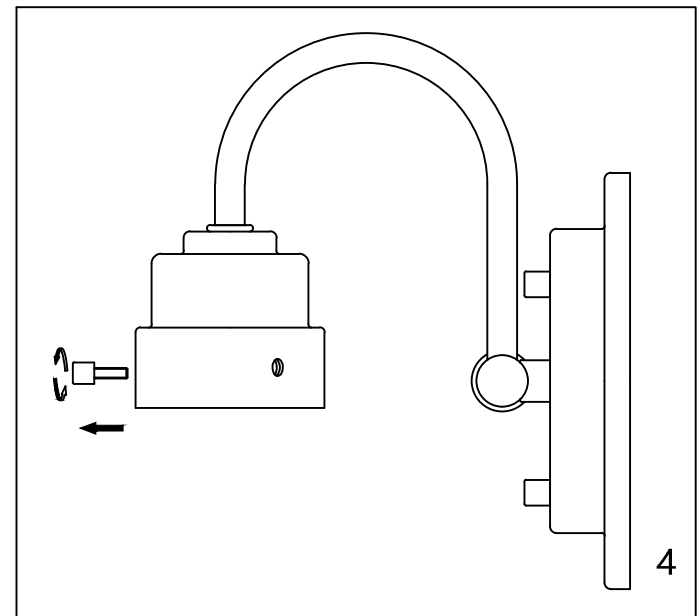

Assembly & Installation Instructions

CAUTION: Read instructions carefully and turn electricity off at main circuit breaker panel before beginning installation.

WARNING - If any Special Control Devices are used with this Fixture, Follow the instructions Carefully to assure full compliance with N.E.C. requirements. If there are any questions, contact a Qualified Electrical Contractor.

CAUTION - All glass is fragile, use care when handling Glass component(s) and or Lamp(S).

CANOPY MOUNTING & WIRE CONNECTION ASSEMBLY STEPS:

1. E.J → C
2. F → E
3. C.I → M
4. K.L → H
5. A.D → E

L.M (Wire and Mounting Box Not Included)

- 3PCS
- 2PCS
- 3PCS
- 2PCS
- EXTRA SPARE

NO	A	B	C	D	E	F	G	H	I
Part list									
QTY	1	12	1	2	2	2	4	3	2

FIXTURE ASSEMBLY STEPS :

1. B.G → A
 2. O → A
- O (Bulb Not Included)

Instructions d'Assemblage et Installation