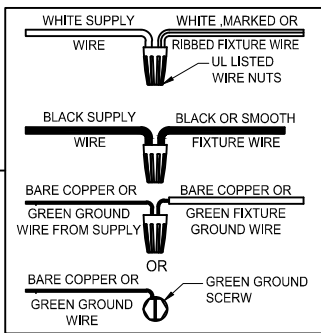

Assembly & Installation Instructions

CAUTION: Read instructions carefully and turn electricity off at main circuit breaker panel before beginning installation.

WARNING - If any Special Control Devices are used with this Fixture, Follow the instructions Carefully to assure full compliance with N.E.C. requirements. If there are any questions, contact a Qualified Electrical Contractor.

CAUTION - All glass is fragile, use care when handling Glass component(s) and or Lamp(S).

CANOPY MOUNTING & WIRE CONNECTION ASSEMBLY STEPS:

1. E.J → C
2. F → E
3. C.I → M
4. K.L → H
5. A.D → E

L.M (Wire and Mounting Box Not Included)