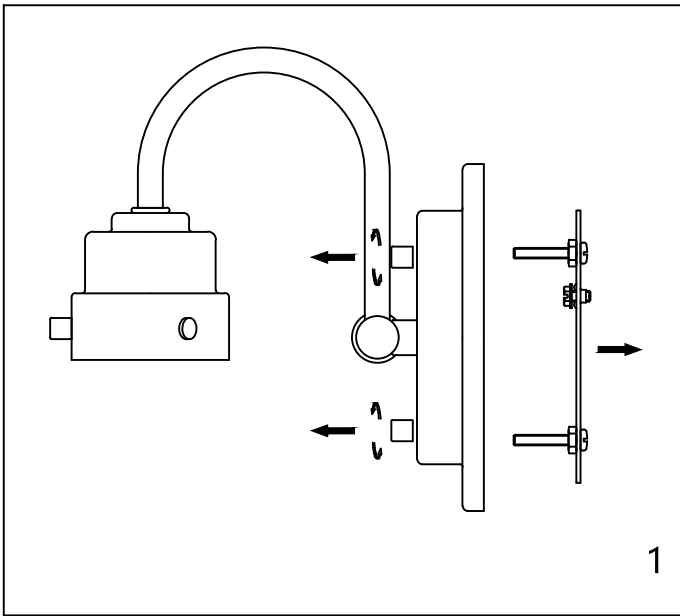

Assembly & Installation Instructions

CAUTION: Read instructions carefully and turn electricity off at main circuit breaker panel before beginning installation.

WARNING - If any Special Control Devices are used with this Fixture, Follow the instructions Carefully to assure full compliance with N.E.C. requirements. If there are any questions, contact a Qualified Electrical Contractor.

CAUTION - All glass is fragile, use care when handling Glass component(s) and or Lamp(S).

CANOPY MOUNTING & WIRE CONNECTION ASSEMBLY STEPS:

1. E.J → C
2. F → E
3. C.I → M
4. K.L → H
5. A.D → E

L.M (Wire and Mounting Box Not Included)

- 3PCS
- 2PCS
- 3PCS
- 2PCS
- EXTRA SPARE

NO	A	B	C	D	E	F	G	H	I
Part list									
QTY	1	12	1	2	2	2	4	3	2

FIXTURE ASSEMBLY STEPS :

1. B.G → A
 2. O → A
- O (Bulb Not Included)

Instructions d'Assemblage et Installation