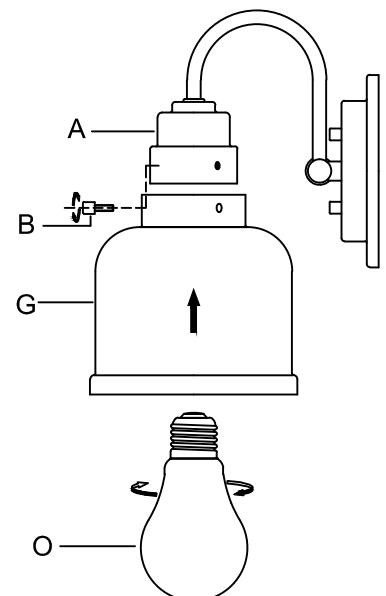

CAUTION - All glass is fragile, use care when handling Glass component(s) and or Lamp(S).

CANOPY MOUNTING & WIRE CONNECTION ASSEMBLY STEPS:

1. E.J → C
2. F → E
3. C.I → M
4. K.L → H
5. A.D → E

L.M (Wire and Mounting Box Not Included)

- 3PCS
- 2PCS
- 3PCS
- 2PCS
- EXTRA SPARE

NO	A	B	C	D	E	F	G	H	I
Part list									
QTY	1	12	1	2	2	2	4	3	2

FIXTURE ASSEMBLY STEPS :

1. B.G → A
 2. O → A
- O (Bulb Not Included)

Instructions d'Assemblage et Installation