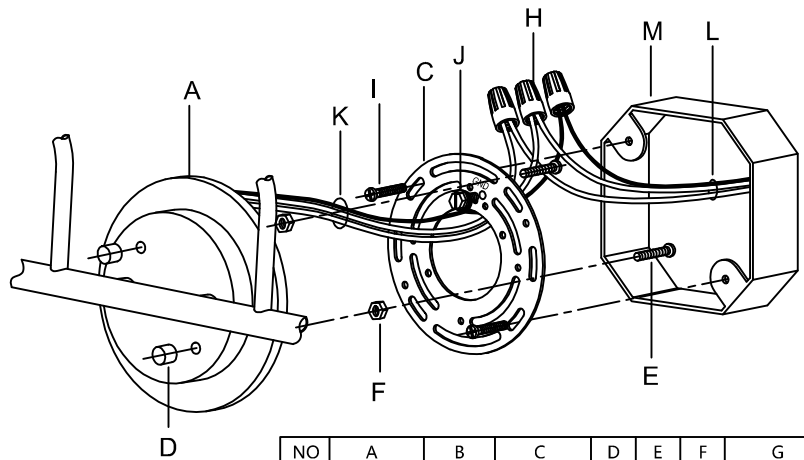

Assembly & Installation Instructions

CAUTION: Read instructions carefully and turn electricity off at main circuit breaker panel before beginning installation.

WARNING - If any Special Control Devices are used with this Fixture, Follow the instructions Carefully to assure full compliance with N.E.C. requirements. If there are any questions, contact a Qualified Electrical Contractor.

CAUTION - All glass is fragile, use care when handling Glass component(s) and or Lamp(S).

CANOPY MOUNTING & WIRE CONNECTION ASSEMBLY STEPS:

1. E.J → C
2. F → E
3. C.I → M
4. K.L → H
5. A.D → E

L.M (Wire and Mounting Box Not Included)

- 3PCS
- 2PCS
- 3PCS
- 2PCS
- EXTRA SPARE

NO	A	B	C	D	E	F	G	H	I
Part list									
QTY	1	12	1	2	2	2	4	3	2

FIXTURE ASSEMBLY STEPS :

1. B.G → A
 2. O → A
- O (Bulb Not Included)

Instructions d'Assemblage et Installation