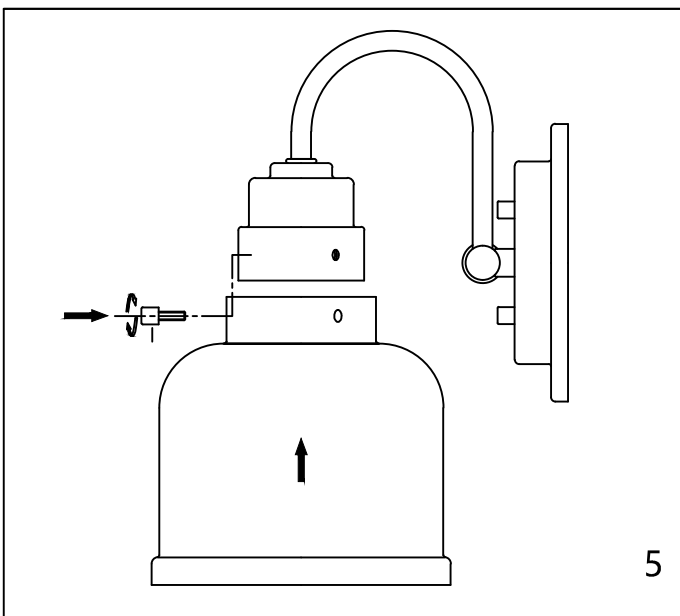

CAUTION - All glass is fragile, use care when handling Glass component(s) and or Lamp(S).

CANOPY MOUNTING & WIRE CONNECTION ASSEMBLY STEPS:

1. E.J → C
2. F → E
3. C.I → M
4. K.L → H
5. A.D → E

L.M (Wire and Mounting Box Not Included)

- 3PCS
- 2PCS
- 3PCS
- 2PCS
- EXTRA SPARE

NO	A	B	C	D	E	F	G	H	I
Part list									
QTY	1	12	1	2	2	2	4	3	2

FIXTURE ASSEMBLY STEPS :

1. B.G → A
 2. O → A
- O (Bulb Not Included)

Instructions d'Assemblage et Installation