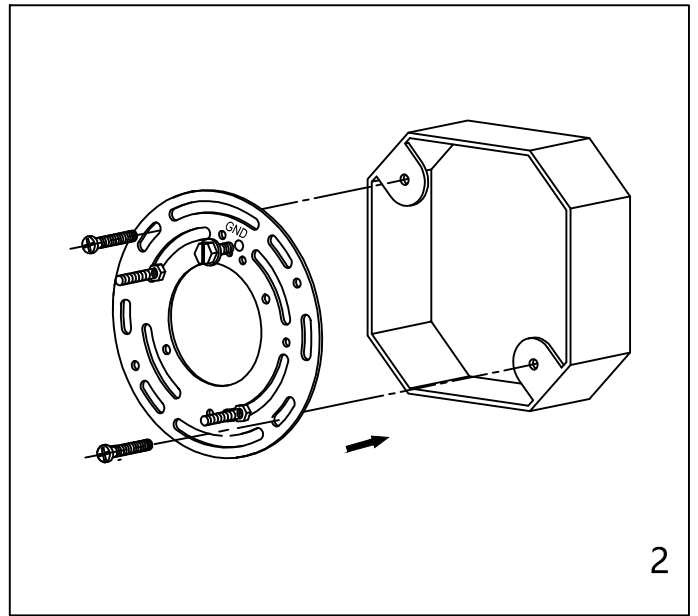

CAUTION - All glass is fragile, use care when handling Glass component(s) and or Lamp(S).

CANOPY MOUNTING & WIRE CONNECTION ASSEMBLY STEPS:

1. E.J → C
2. F → E
3. C.I → M
4. K.L → H
5. A.D → E

L.M (Wire and Mounting Box Not Included)

- 3PCS
- 2PCS
- 3PCS
- 2PCS
- EXTRA SPARE

NO	A	B	C	D	E	F	G	H	I
Part list									
QTY	1	12	1	2	2	2	4	3	2

FIXTURE ASSEMBLY STEPS :

1. B.G → A
 2. O → A
- O (Bulb Not Included)

Instructions d'Assemblage et Installation