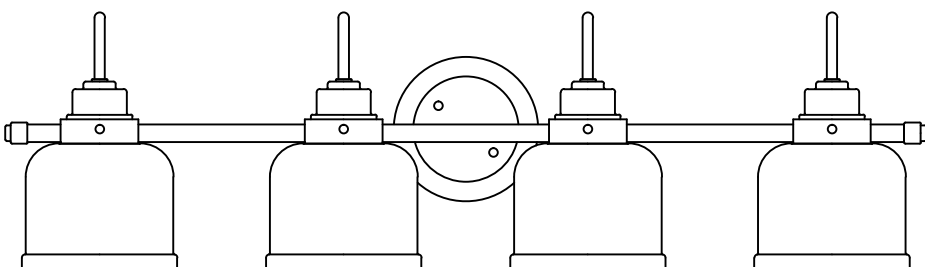

CAUTION - All glass is fragile, use care when handling Glass component(s) and or Lamp(S).

CANOPY MOUNTING & WIRE CONNECTION ASSEMBLY STEPS:

1. E.J → C
2. F → E
3. C.I → M
4. K.L → H
5. A.D → E

L.M (Wire and Mounting Box Not Included)

- 3PCS
- 2PCS
- 3PCS
- 2PCS
- EXTRA SPARE

NO	A	B	C	D	E	F	G	H	I
Part list									
QTY	1	12	1	2	2	2	4	3	2

FIXTURE ASSEMBLY STEPS :

1. B.G → A
 2. O → A
- O (Bulb Not Included)

Instructions d'Assemblage et Installation