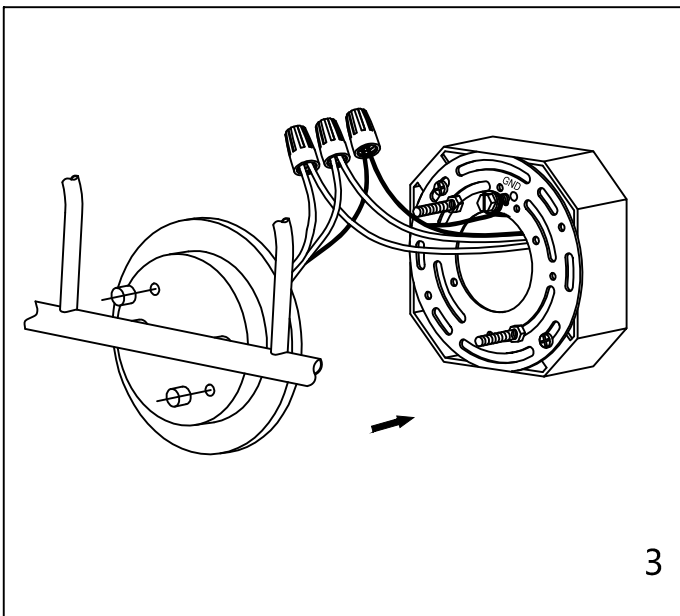

CAUTION - All glass is fragile, use care when handling Glass component(s) and or Lamp(S).

CANOPY MOUNTING & WIRE CONNECTION ASSEMBLY STEPS:

1. E.J → C
2. F → E
3. C.I → M
4. K.L → H
5. A.D → E

L.M (Wire and Mounting Box Not Included)

- 3PCS
- 2PCS
- 3PCS
- 2PCS
- EXTRA SPARE

NO	A	B	C	D	E	F	G	H	I
Part list									
QTY	1	12	1	2	2	2	4	3	2

FIXTURE ASSEMBLY STEPS :

1. B.G → A
 2. O → A
- O (Bulb Not Included)

Instructions d'Assemblage et Installation