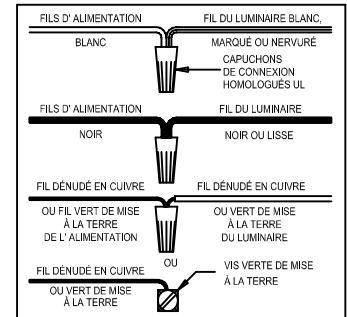

Instructions d'Assemblage et Installation

MISE EN GARDE: Lire les instructions avec soin et couper le courant au disjoncteur central avant de commencer l'installation.

*****
AVERTISSEMENT - S'il y a d'autres mécanismes régulateurs qui s'emploient avec ce dispositif, suivre soigneusement les instructions pour satisfaire aux exigences NEC. Si vous avez des questions, consulter un électricien qualifié.

AVERTISSEMENT - Ce produit contient des composants chimiques qui selon L'état de Californie provoquent un cancer, des infirmités de naissance et (ou) du mal au système reproductif. Il faut laver les mains soigneusement après avoir installé, manipulé, nettoyé, ou autrement touché ce produit.

MISE EN GARDE - Le verre est toujours fragile; maniez le(s) composant(s) et/ou l' (les) ampoule(s) avec prudence.

*****