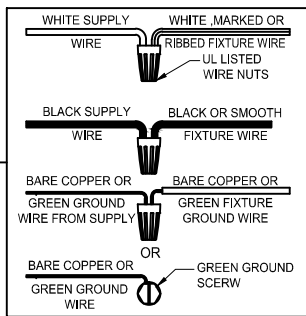

Assembly & Installation Instructions

CAUTION: Read instructions carefully and turn electricity off at main circuit breaker panel before beginning installation.

WARNING - If any Special Control Devices are used with this Fixture, Follow the instructions Carefully to assure full compliance with N.E.C. requirements. If there are any questions, contact a Qualified Electrical Contractor.

CAUTION - All glass is fragile, use care when handling Glass component(s) and or Lamp(S).

CANOPY MOUNTING & WIRE CONNECTION ASSEMBLY STEPS:

1. E, J → C
2. F → E
3. C, I → M
4. K, L → H
5. A, D → E

L, M (Wire and Mounting Box Not Included)

NO	A	B	C	D	E	F	G	H	J
Part list									
QTY	1	9	1	2	2	3	3	2	2

FIXTURE ASSEMBLY STEPS :

1. B, G → A
 2. O → A
- O (Bulb Not Included)

Instructions d'Assemblage et Installation

MISE EN GARDE: Lire les instructions avec soin et couper le courant au disjoncteur central avant de commencer l'installation.