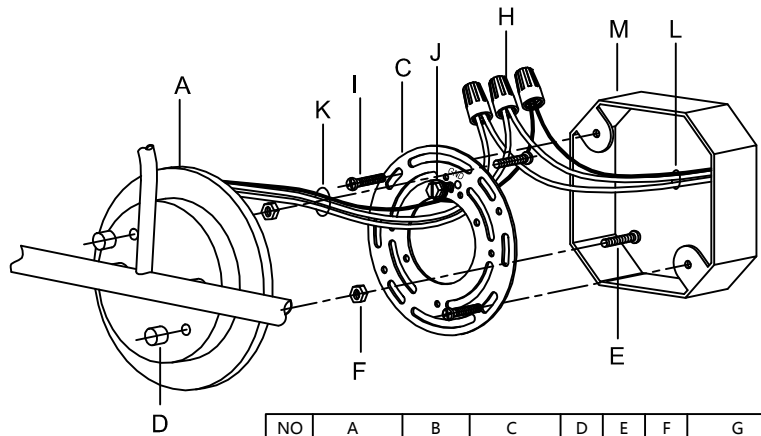

Assembly & Installation Instructions

CAUTION: Read instructions carefully and turn electricity off at main circuit breaker panel before beginning installation.

WARNING - If any Special Control Devices are used with this Fixture, Follow the instructions Carefully to assure full compliance with N.E.C. requirements. If there are any questions, contact a Qualified Electrical Contractor.

CAUTION - All glass is fragile, use care when handling Glass component(s) and or Lamp(S).

CANOPY MOUNTING & WIRE CONNECTION ASSEMBLY STEPS:

1. E, J → C
2. F → E
3. C, I → M
4. K, L → H
5. A, D → E

L, M (Wire and Mounting Box Not Included)

NO	A	B	C	D	E	F	G	H	J
Part list									
QTY	1	9	1	2	2	3	3	2	2

FIXTURE ASSEMBLY STEPS :

1. B, G → A
 2. O → A
- O (Bulb Not Included)

Instructions d'Assemblage et Installation

MISE EN GARDE: Lire les instructions avec soin et couper le courant au disjoncteur central avant de commencer l'installation.