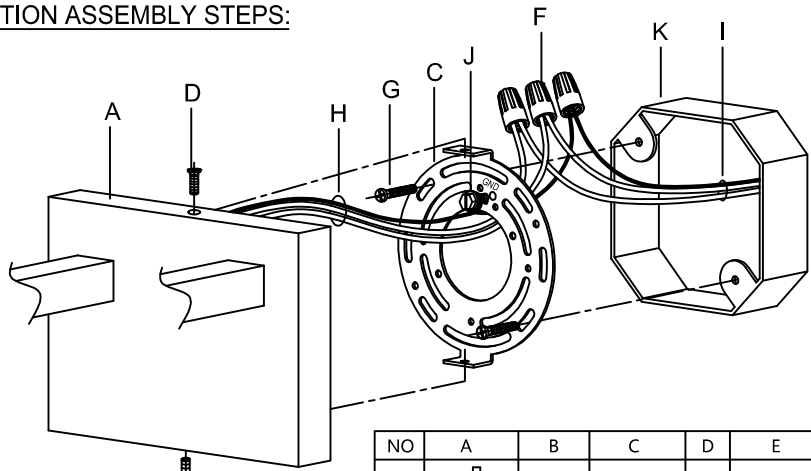

Assembly & Installation Instructions

CAUTION: Read instructions carefully and turn electricity off at main circuit breaker panel before beginning installation.

WARNING - If any Special Control Devices are used with this Fixture, Follow the instructions Carefully to assure full compliance with N.E.C. requirements. If there are any questions, contact a Qualified Electrical Contractor.

CAUTION - All glass is fragile, use care when handling Glass component(s) and or Lamp(S).

CANOPY MOUNTING & WIRE CONNECTION ASSEMBLY STEPS:

1. J → C
2. C.G → K
3. H.I → F
4. A.D → C

I.K (Wire and Mounting Box Not Included)

NO	A	B	C	D	E	F	G
Part list							
QTY	1	4	1	2	4	3	2

FIXTURE ASSEMBLY STEPS :

1. B.E → A
 2. L → A
- L (Bulb Not Included)

Instructions d'Assemblage et Installation

MISE EN GARDE: Lire les instructions avec soin et couper le courant au disjoncteur central avant de commencer l'installation.