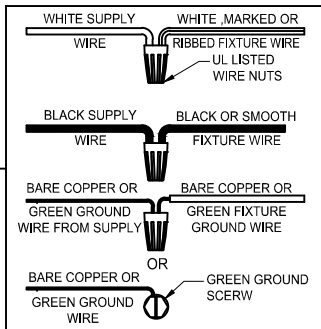

Assembly & Installation Instructions

CAUTION: Read instructions carefully and turn electricity off at main circuit breaker panel before beginning installation.

WARNING - If any Special Control Devices are used with this Fixture, Follow the instructions Carefully to assure full compliance with N.E.C. requirements. If there are any questions, contact a Qualified Electrical Contractor.

CAUTION - All glass is fragile, use care when handling Glass component(s) and or Lamp(S).

CANOPY MOUNTING & WIRE CONNECTION ASSEMBLY STEPS:

1. J → C
2. C.G → K
3. H.I → F
4. A.D → C

I.K (Wire and Mounting Box Not Included)

NO	A	B	C	D	E	F	G
Part list							
QTY	1	4	1	2	4	3	2

FIXTURE ASSEMBLY STEPS :

1. B.E → A
 2. L → A
- L (Bulb Not Included)

Instructions d'Assemblage et Installation

MISE EN GARDE: Lire les instructions avec soin et couper le courant au disjoncteur central avant de commencer l'installation.