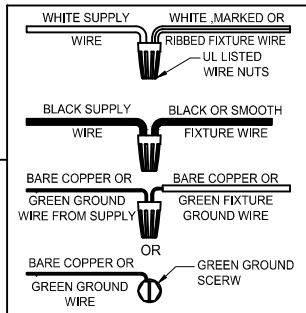

Assembly & Installation Instructions

CAUTION: Read instructions carefully and turn electricity off at main circuit breaker panel before beginning installation.

WARNING - If any Special Control Devices are used with this Fixture, Follow the instructions Carefully to assure full compliance with N.E.C. requirements. If there are any questions, contact a Qualified Electrical Contractor.

CAUTION - All glass is fragile, use care when handling Glass component(s) and or Lamp(S).

CANOPY MOUNTING & WIRE CONNECTION ASSEMBLY STEPS:

1. J → C
2. C.G → K
3. H.I → F
4. A.D → C

I.K (Wire and Mounting Box Not Included)

NO	A	B	C	D	E	F	G
Part list							
QTY	1	3	1	2	3	3	2

FIXTURE ASSEMBLY STEPS :

1. B.E → A
 2. L → A
- L (Bulb Not Included)

Instructions d'Assemblage et Installation

MISE EN GARDE: Lire les instructions avec soin et couper le courant au disjoncteur central avant de commencer l'installation.