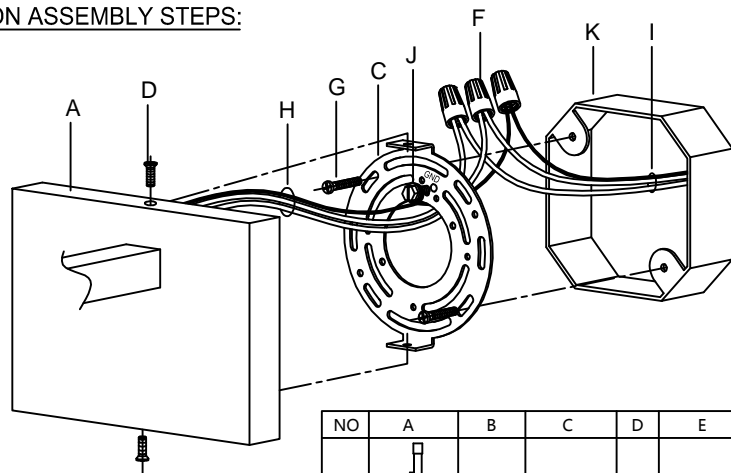

Assembly & Installation Instructions

CAUTION: Read instructions carefully and turn electricity off at main circuit breaker panel before beginning installation.

WARNING - If any Special Control Devices are used with this Fixture, Follow the instructions Carefully to assure full compliance with N.E.C. requirements. If there are any questions, contact a Qualified Electrical Contractor.

CAUTION - All glass is fragile, use care when handling Glass component(s) and or Lamp(S).

CANOPY MOUNTING & WIRE CONNECTION ASSEMBLY STEPS:

1. J → C
2. C.G → K
3. H.I → F
4. A.D → C

I.K (Wire and Mounting Box Not Included)

NO	A	B	C	D	E	F	G
Part list							
QTY	1	3	1	2	3	3	2

FIXTURE ASSEMBLY STEPS :

1. B.E → A
 2. L → A
- L (Bulb Not Included)

Instructions d'Assemblage et Installation

MISE EN GARDE: Lire les instructions avec soin et couper le courant au disjoncteur central avant de commencer l'installation.