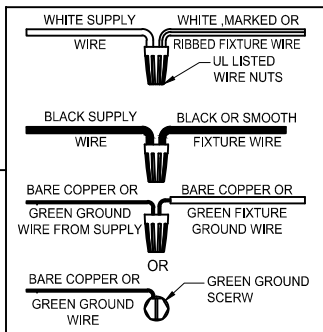

Assembly & Installation Instructions

CAUTION: Read instructions carefully and turn electricity off at main circuit breaker panel before beginning installation.

WARNING - If any Special Control Devices are used with this Fixture, Follow the instructions Carefully to assure full compliance with N.E.C. requirements. If there are any questions, contact a Qualified Electrical Contractor.

WARNING - This product contains chemicals known to the State of California to cause cancer, birth defects and /or other reproductive harm. Thoroughly wash hands after installing, handling, cleaning, or otherwise touching this product

CAUTION - All glass is fragile, use care when handling Glass component(s) and or Lamp(S).

CANOPY MOUNTING & WIRE CONNECTION ASSEMBLY STEPS:

1. J → C
2. C.G → K
3. H.I → F
4. A.D → C

I.K (Wire and Mounting Box Not Included)