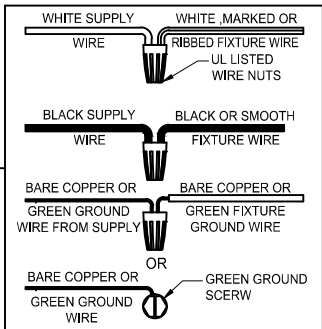

Assembly & Installation Instructions

CAUTION: Read instructions carefully and turn electricity off at main circuit breaker panel before beginning installation.

WARNING - If any Special Control Devices are used with this Fixture, Follow the instructions Carefully to assure full compliance with N.E.C. requirements. If there are any questions, contact a Qualified Electrical Contractor.

CAUTION - All glass is fragile, use care when handling Glass component(s) and or Lamp(S).

CANOPY MOUNTING & WIRE CONNECTION ASSEMBLY STEPS:

1. J → C
2. C.G → K
3. H.I → F
4. A.D → C

I.K (Wire and Mounting Box Not Included)

NO	A	B	C	D	E	F	G
Part list							
QTY	1	1	1	2	1	3	2

FIXTURE ASSEMBLY STEPS :

1. B.E → A
 2. L → A
- L (Bulb Not Included)

Instructions d'Assemblage et Installation

MISE EN GARDE: Lire les instructions avec soin et couper le courant au disjoncteur central avant de commencer l'installation.