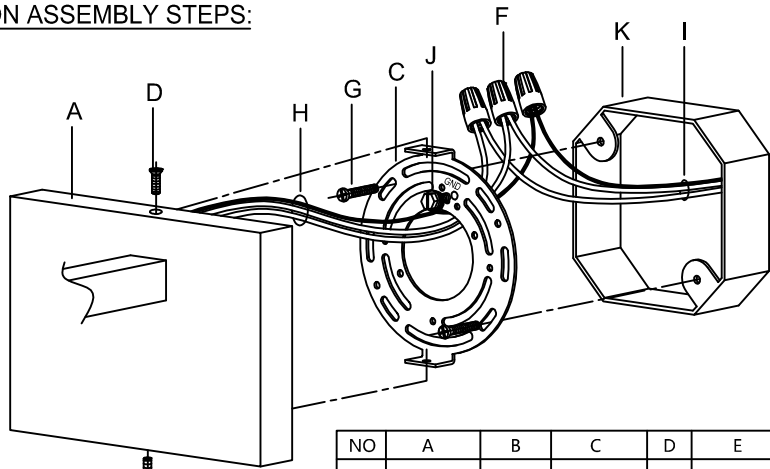

Assembly & Installation Instructions

CAUTION: Read instructions carefully and turn electricity off at main circuit breaker panel before beginning installation.

WARNING - If any Special Control Devices are used with this Fixture, Follow the instructions Carefully to assure full compliance with N.E.C. requirements. If there are any questions, contact a Qualified Electrical Contractor.

CAUTION - All glass is fragile, use care when handling Glass component(s) and or Lamp(S).

CANOPY MOUNTING & WIRE CONNECTION ASSEMBLY STEPS:

1. J → C
2. C.G → K
3. H.I → F
4. A.D → C

I.K (Wire and Mounting Box Not Included)

NO	A	B	C	D	E	F	G
Part list							
QTY	1	1	1	2	1	3	2

FIXTURE ASSEMBLY STEPS :

1. B.E → A
 2. L → A
- L (Bulb Not Included)

Instructions d'Assemblage et Installation

MISE EN GARDE: Lire les instructions avec soin et couper le courant au disjoncteur central avant de commencer l'installation.