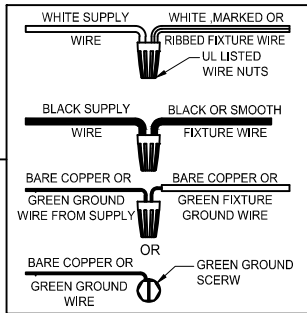

Assembly & Installation Instructions

CAUTION: Read instructions carefully and turn electricity off at main circuit breaker panel before beginning installation.

WARNING - If any Special Control Devices are used with this Fixture, Follow the instructions Carefully to assure full compliance with N.E.C. requirements. If there are any questions, contact a Qualified Electrical Contractor.

NO	A	B	C	D	E	F	G
Part list							
QTY	1	3	1	2	3	3	2

FIXTURE ASSEMBLY STEPS :

1. B, E → A
 2. L → A
- L (Bulb Not Included)

Instructions d'Assemblage et Installation

MISE EN GARDE: Lire les instructions avec soin et couper le courant au disjoncteur central avant de commencer l'installation.