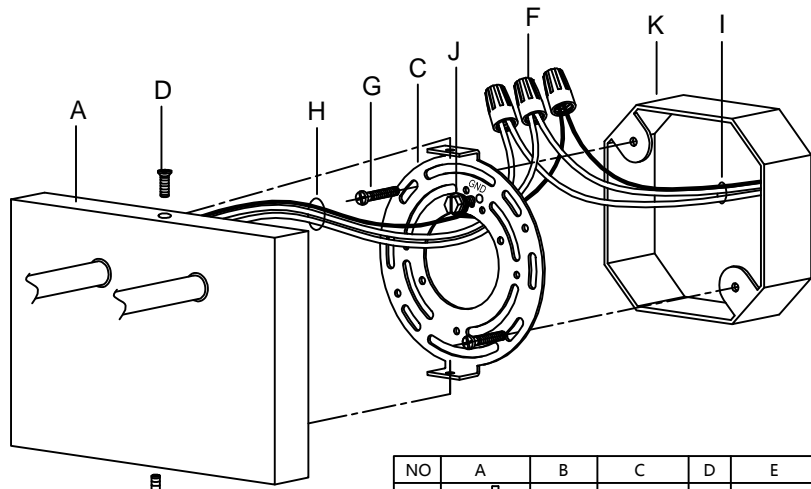

Assembly & Installation Instructions

CAUTION: Read instructions carefully and turn electricity off at main circuit breaker panel before beginning installation.

WARNING - If any Special Control Devices are used with this Fixture, Follow the instructions Carefully to assure full compliance with N.E.C. requirements. If there are any questions, contact a Qualified Electrical Contractor.

CAUTION - All glass is fragile, use care when handling Glass component(s) and or Lamp(S).

CANOPY MOUNTING & WIRE CONNECTION ASSEMBLY STEPS:

1. J → C
2. C, G → K
3. H, I → F
4. A, D → C

I, K (Wire and Mounting Box Not Included)

NO	A	B	C	D	E	F	G
Part list							
QTY	1	3	1	2	3	3	2

FIXTURE ASSEMBLY STEPS :

1. B, E → A
 2. L → A
- L (Bulb Not Included)

Instructions d'Assemblage et Installation

MISE EN GARDE: Lire les instructions avec soin et couper le courant au disjoncteur central avant de commencer l'installation.