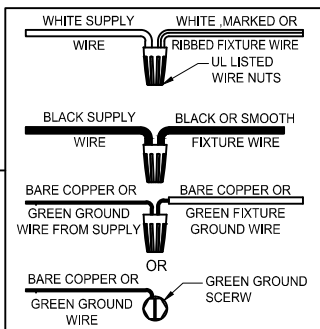

Assembly & Installation Instructions

CAUTION: Read instructions carefully and turn electricity off at main circuit breaker panel before beginning installation.

WARNING - If any Special Control Devices are used with this Fixture, Follow the instructions Carefully to assure full compliance with N.E.C. requirements. If there are any questions, contact a Qualified Electrical Contractor.

WARNING - This product contains chemicals known to the State of California to cause cancer, birth defects and /or other reproductive harm. Thoroughly wash hands after installing, handling, cleaning, or otherwise touching this product

CAUTION - All glass is fragile, use care when handling Glass component(s) and or Lamp(S).

CANOPY MOUNTING & WIRE CONNECTION ASSEMBLY STEPS:

1. B.H → K
2. I.J → G
3. A.F → B

J.K (Wire and Mounting Box Not Included)