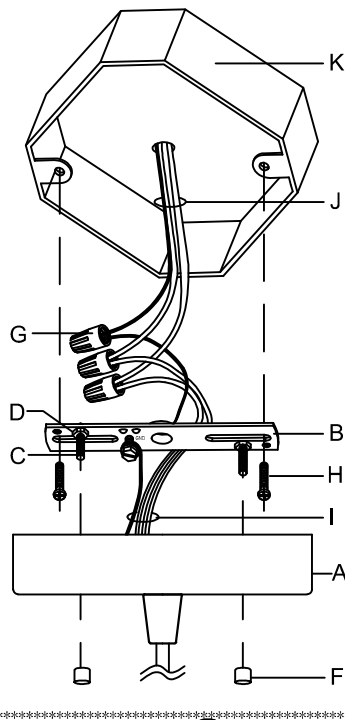

# Assembly & Installation Instructions

**CAUTION:** Read instructions carefully and turn electricity off at main circuit breaker panel before beginning installation.

**WARNING -** If any Special Control Devices are used with this Fixture, Follow the instructions Carefully to assure full compliance with N.E.C. requirements. If there are any questions, contact a Qualified Electrical Contractor.

## CANOPY MOUNTING & WIRE CONNECTION ASSEMBLY STEPS:

1. B.H → K
2. I.J → G
3. A.F → B

J.K (Wire and Mounting Box Not Included)

NO	A	B	C	D	E	F	G	H	L
Part list									
QTY	1	1	2	2	1	2	3	2	1

## FIXTURE ASSEMBLY STEPS :

1. E.L → A
  2. M → A
- M (Bulb Not Included)