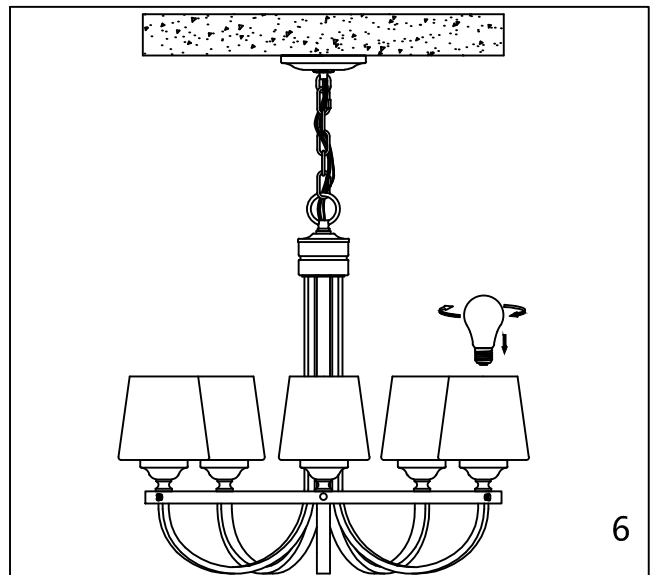

CAUTION - All glass is fragile, use care when handling Glass component(s) and or Lamp(S).

CANOPY MOUNTING & WIRE CONNECTION ASSEMBLY STEPS:

1. F.P → K
2. I.M → H
3. A → F

I.K (Wire and Mounting Box Not Included)

NO	A	B	C	D	E	F	G	H	P
Part list									
QTY	1	5	1	5	1	1	1	3	2

NO	S	J
Part list		
QTY	5	1

FIXTURE ASSEMBLY STEPS :

1. A.G → F
2. E → F.J
3. N → A.E.F
4. B.S → J
5. D.C → J
6. O → J

Instructions d'Assemblage et Installation