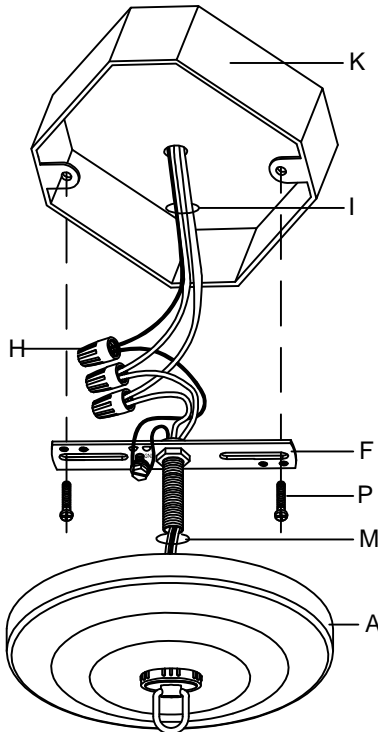

Assembly & Installation Instructions

CAUTION: Read instructions carefully and turn electricity off at main circuit breaker panel before beginning installation.

WARNING - If any Special Control Devices are used with this Fixture, Follow the instructions Carefully to assure full compliance with N.E.C. requirements. If there are any questions, contact a Qualified Electrical Contractor.

CAUTION - All glass is fragile, use care when handling Glass component(s) and or Lamp(S).

CANOPY MOUNTING & WIRE CONNECTION ASSEMBLY STEPS:

1. F.P → K
2. I.M → H
3. A → F

I.K (Wire and Mounting Box Not Included)

NO	A	B	C	D	E	F	G	H	P
Part list									
QTY	1	5	1	5	1	1	1	3	2

NO	S	J
Part list		
QTY	5	1

FIXTURE ASSEMBLY STEPS :

1. A.G → F
2. E → F.J
3. N → A.E.F
4. B.S → J
5. D.C → J
6. O → J

Instructions d'Assemblage et Installation