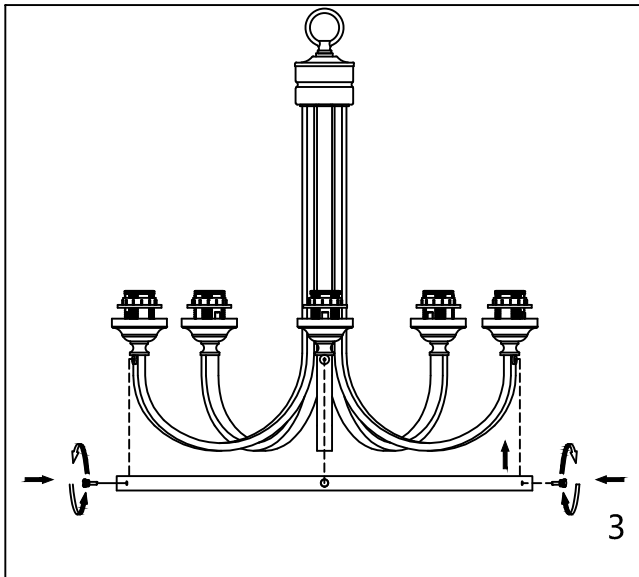

CAUTION - All glass is fragile, use care when handling Glass component(s) and or Lamp(S).

CANOPY MOUNTING & WIRE CONNECTION ASSEMBLY STEPS:

1. F.P → K
2. I.M → H
3. A → F

I.K (Wire and Mounting Box Not Included)

NO	A	B	C	D	E	F	G	H	P
Part list									
QTY	1	5	1	5	1	1	1	3	2

NO	S	J
Part list		
QTY	5	1

FIXTURE ASSEMBLY STEPS :

1. A.G → F
2. E → F.J
3. N → A.E.F
4. B.S → J
5. D.C → J
6. O → J

Instructions d'Assemblage et Installation