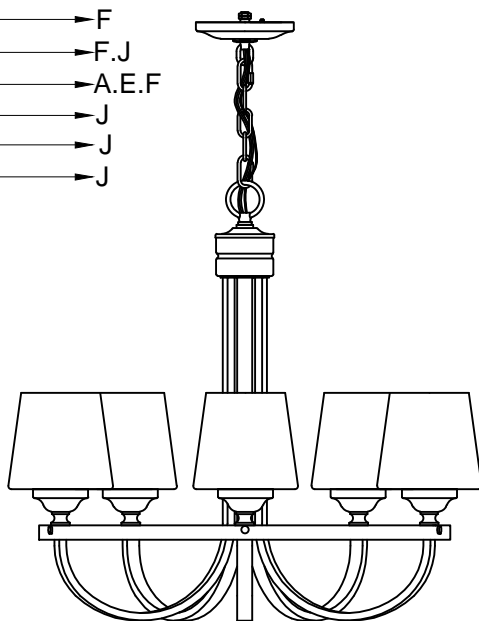

CAUTION - All glass is fragile, use care when handling Glass component(s) and or Lamp(S).

CANOPY MOUNTING & WIRE CONNECTION ASSEMBLY STEPS:

1. F.P → K
2. I.M → H
3. A → F

I.K (Wire and Mounting Box Not Included)

NO	A	B	C	D	E	F	G	H	P
Part list									
QTY	1	5	1	5	1	1	1	3	2

NO	S	J
Part list		
QTY	5	1

FIXTURE ASSEMBLY STEPS :

1. A.G → F
2. E → F.J
3. N → A.E.F
4. B.S → J
5. D.C → J
6. O → J

Instructions d'Assemblage et Installation