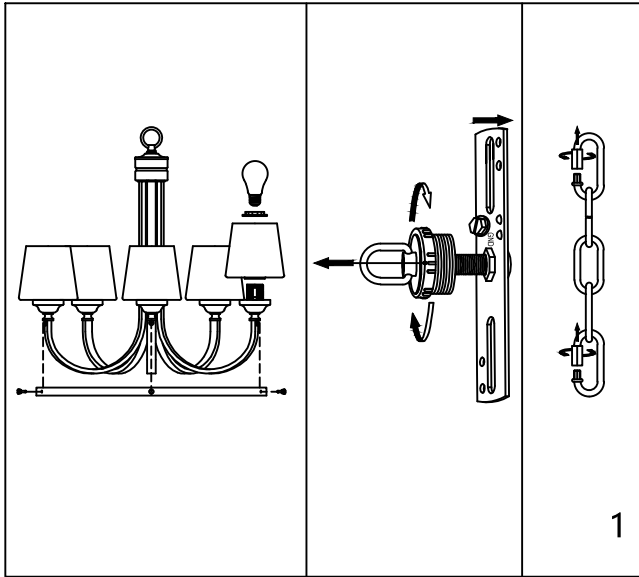

CAUTION - All glass is fragile, use care when handling Glass component(s) and or Lamp(S).

CANOPY MOUNTING & WIRE CONNECTION ASSEMBLY STEPS:

1. F.P → K
2. I.M → H
3. A → F

I.K (Wire and Mounting Box Not Included)

NO	A	B	C	D	E	F	G	H	P
Part list									
QTY	1	5	1	5	1	1	1	3	2

NO	S	J
Part list		
QTY	5	1

FIXTURE ASSEMBLY STEPS :

1. A.G → F
2. E → F.J
3. N → A.E.F
4. B.S → J
5. D.C → J
6. O → J

Instructions d'Assemblage et Installation