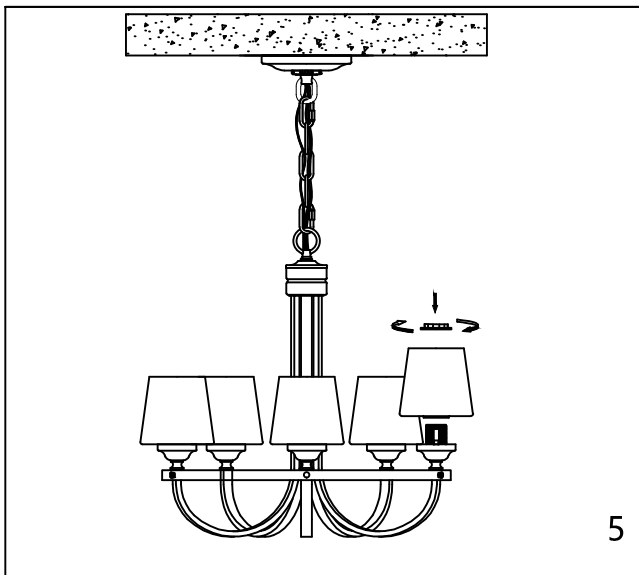

CAUTION - All glass is fragile, use care when handling Glass component(s) and or Lamp(S).

CANOPY MOUNTING & WIRE CONNECTION ASSEMBLY STEPS:

1. F.P → K
2. I.M → H
3. A → F

I.K (Wire and Mounting Box Not Included)

NO	A	B	C	D	E	F	G	H	P
Part list									
QTY	1	5	1	5	1	1	1	3	2

NO	S	J
Part list		
QTY	5	1

FIXTURE ASSEMBLY STEPS :

1. A.G → F
2. E → F.J
3. N → A.E.F
4. B.S → J
5. D.C → J
6. O → J

Instructions d'Assemblage et Installation