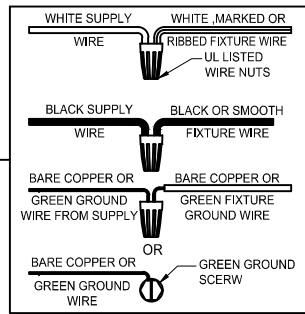

Assembly & Installation Instructions

CAUTION: Read instructions carefully and turn electricity off at main circuit breaker panel before beginning installation.

WARNING - If any Special Control Devices are used with this Fixture, Follow the instructions Carefully to assure full compliance with N.E.C. requirements. If there are any questions, contact a Qualified Electrical Contractor.

CAUTION - All glass is fragile, use care when handling Glass component(s) and or Lamp(S).

CANOPY MOUNTING & WIRE CONNECTION ASSEMBLY STEPS:

1. F.P → K
2. I.M → H
3. A → F

I.K (Wire and Mounting Box Not Included)

NO	A	B	C	D	E	F	G	H	P
Part list									
QTY	1	5	1	5	1	1	1	3	2

NO	S	J
Part list		
QTY	5	1

FIXTURE ASSEMBLY STEPS :

1. A.G → F
2. E → F.J
3. N → A.E.F
4. B.S → J
5. D.C → J
6. O → J

Instructions d'Assemblage et Installation