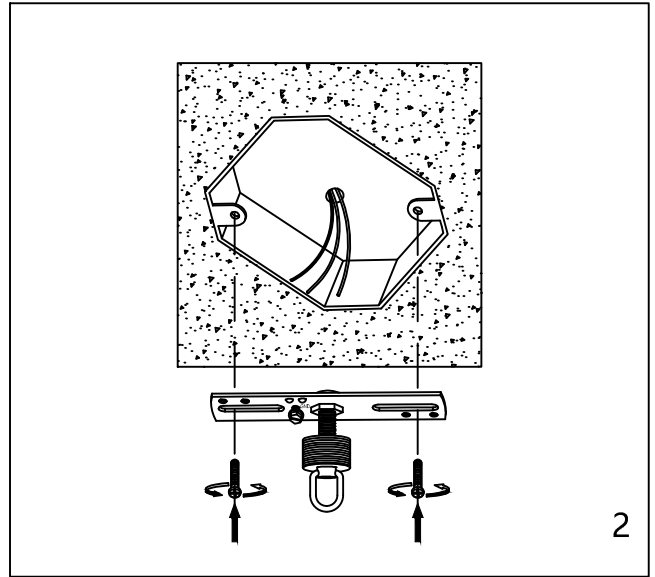

CAUTION - All glass is fragile, use care when handling Glass component(s) and or Lamp(S).

CANOPY MOUNTING & WIRE CONNECTION ASSEMBLY STEPS:

1. F.P → K
2. I.M → H
3. A → F

I.K (Wire and Mounting Box Not Included)

NO	A	B	C	D	E	F	G	H	P
Part list									
QTY	1	5	1	5	1	1	1	3	2

NO	S	J
Part list		
QTY	5	1

FIXTURE ASSEMBLY STEPS :

1. A.G → F
2. E → F.J
3. N → A.E.F
4. B.S → J
5. D.C → J
6. O → J

Instructions d'Assemblage et Installation