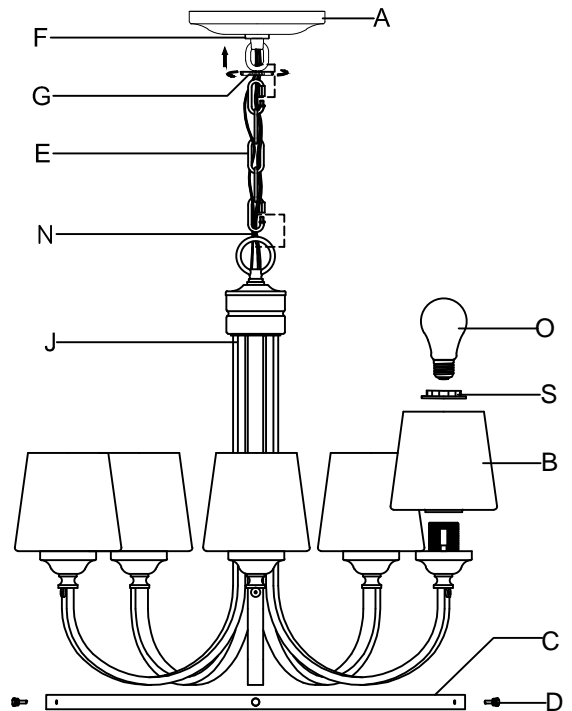

CAUTION - All glass is fragile, use care when handling Glass component(s) and or Lamp(S).

CANOPY MOUNTING & WIRE CONNECTION ASSEMBLY STEPS:

1. F.P → K
2. I.M → H
3. A → F

I.K (Wire and Mounting Box Not Included)

NO	A	B	C	D	E	F	G	H	P
Part list									
QTY	1	5	1	5	1	1	1	3	2

NO	S	J
Part list		
QTY	5	1

FIXTURE ASSEMBLY STEPS :

1. A.G → F
2. E → F.J
3. N → A.E.F
4. B.S → J
5. D.C → J
6. O → J

Instructions d'Assemblage et Installation