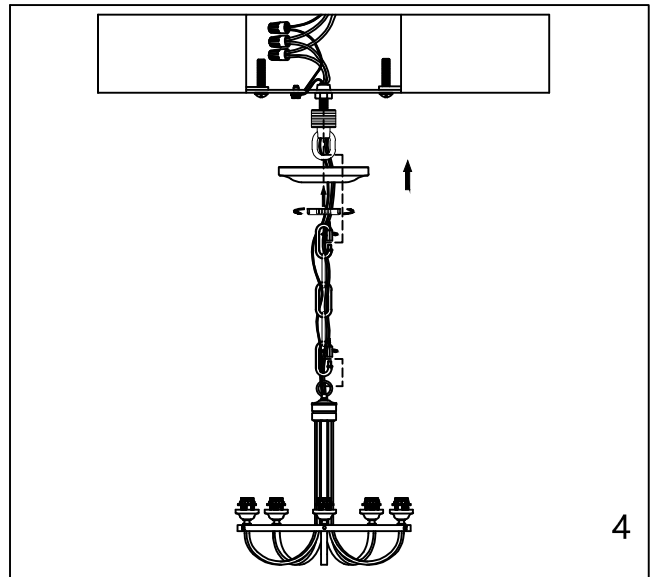

CAUTION - All glass is fragile, use care when handling Glass component(s) and or Lamp(S).

CANOPY MOUNTING & WIRE CONNECTION ASSEMBLY STEPS:

1. F.P → K
2. I.M → H
3. A → F

I.K (Wire and Mounting Box Not Included)

NO	A	B	C	D	E	F	G	H	P
Part list									
QTY	1	5	1	5	1	1	1	3	2

NO	S	J
Part list		
QTY	5	1

FIXTURE ASSEMBLY STEPS :

1. A.G → F
2. E → F.J
3. N → A.E.F
4. B.S → J
5. D.C → J
6. O → J

Instructions d'Assemblage et Installation