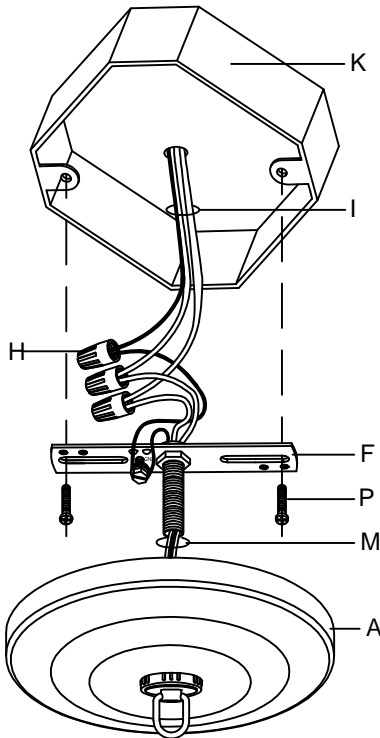

Assembly & Installation Instructions

CAUTION: Read instructions carefully and turn electricity off at main circuit breaker panel before beginning installation.

WARNING - If any Special Control Devices are used with this Fixture, Follow the instructions Carefully to assure full compliance with N.E.C. requirements. If there are any questions, contact a Qualified Electrical Contractor.

CAUTION - All glass is fragile, use care when handling Glass component(s) and or Lamp(S).

CANOPY MOUNTING & WIRE CONNECTION ASSEMBLY STEPS:

1. F.P → K
2. I.M → H
3. A → F

I.K (Wire and Mounting Box Not Included)

NO	A	B	C	D	E	F	G	H	P
Part list									
QTY	1	3	1	3	1	1	1	3	2

NO	S	J
Part list		
QTY		1

FIXTURE ASSEMBLY STEPS :

1. A.G → F
2. E → F.J
3. N → A.E.F
4. B.S → J
5. C.D → J
6. O → J

O (Bulb Not Included)

Instructions d'Assemblage et Installation