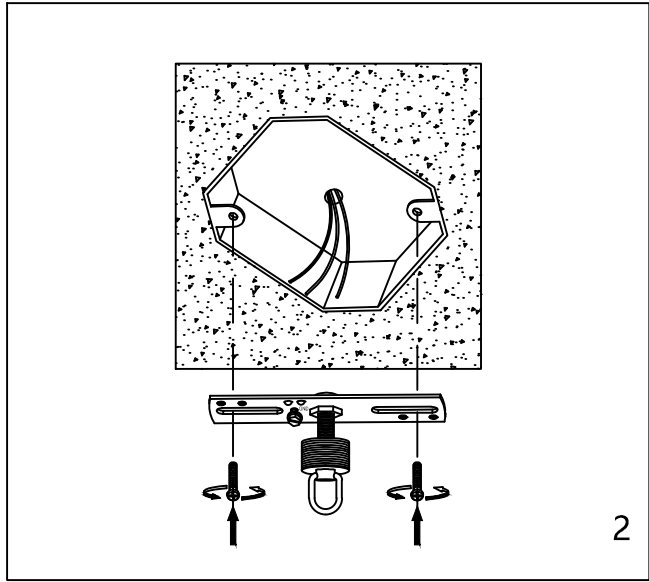

CAUTION - All glass is fragile, use care when handling Glass component(s) and or Lamp(S).

CANOPY MOUNTING & WIRE CONNECTION ASSEMBLY STEPS:

1. F.P → K
2. I.M → H
3. A → F

I.K (Wire and Mounting Box Not Included)

NO	A	B	C	D	E	F	G	H	P
Part list									
QTY	1	3	1	3	1	1	1	3	2

NO	S	J
Part list		
QTY		1

FIXTURE ASSEMBLY STEPS :

1. A.G → F
2. E → F.J
3. N → A.E.F
4. B.S → J
5. C.D → J
6. O → J

O (Bulb Not Included)

Instructions d'Assemblage et Installation