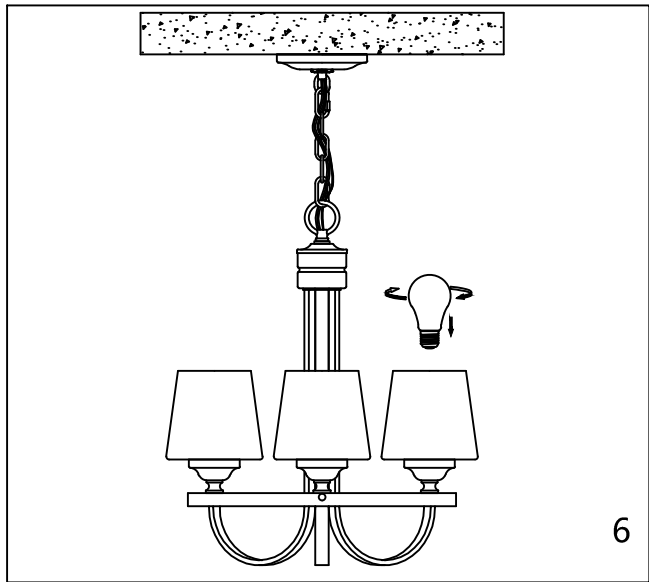

CAUTION - All glass is fragile, use care when handling Glass component(s) and or Lamp(S).

CANOPY MOUNTING & WIRE CONNECTION ASSEMBLY STEPS:

1. F.P → K
2. I.M → H
3. A → F

I.K (Wire and Mounting Box Not Included)

NO	A	B	C	D	E	F	G	H	P
Part list									
QTY	1	3	1	3	1	1	1	3	2

NO	S	J
Part list		
QTY		1

FIXTURE ASSEMBLY STEPS :

1. A.G → F
2. E → F.J
3. N → A.E.F
4. B.S → J
5. C.D → J
6. O → J

O (Bulb Not Included)

Instructions d'Assemblage et Installation