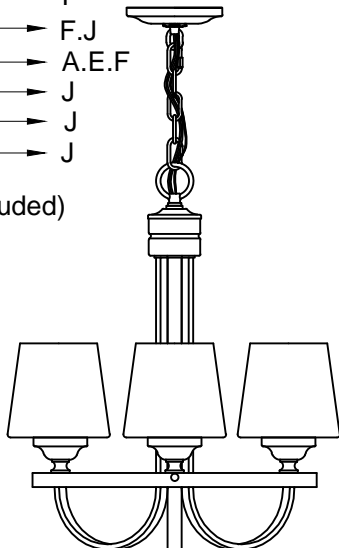

CAUTION - All glass is fragile, use care when handling Glass component(s) and or Lamp(S).

CANOPY MOUNTING & WIRE CONNECTION ASSEMBLY STEPS:

1. F.P → K
2. I.M → H
3. A → F

I.K (Wire and Mounting Box Not Included)

NO	A	B	C	D	E	F	G	H	P
Part list									
QTY	1	3	1	3	1	1	1	3	2

NO	S	J
Part list		
QTY		1

FIXTURE ASSEMBLY STEPS :

1. A.G → F
2. E → F.J
3. N → A.E.F
4. B.S → J
5. C.D → J
6. O → J

O (Bulb Not Included)

Instructions d'Assemblage et Installation