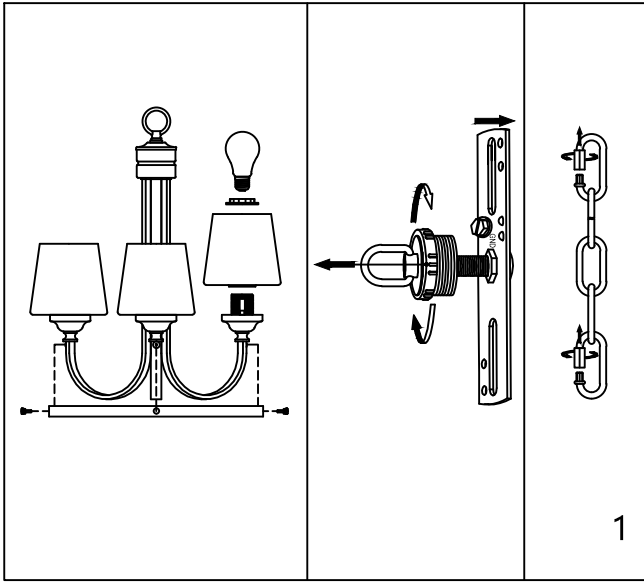

CAUTION - All glass is fragile, use care when handling Glass component(s) and or Lamp(S).

CANOPY MOUNTING & WIRE CONNECTION ASSEMBLY STEPS:

1. F.P → K
2. I.M → H
3. A → F

I.K (Wire and Mounting Box Not Included)

NO	A	B	C	D	E	F	G	H	P
Part list									
QTY	1	3	1	3	1	1	1	3	2

NO	S	J
Part list		
QTY		1

FIXTURE ASSEMBLY STEPS :

1. A.G → F
2. E → F.J
3. N → A.E.F
4. B.S → J
5. C.D → J
6. O → J

O (Bulb Not Included)

Instructions d'Assemblage et Installation