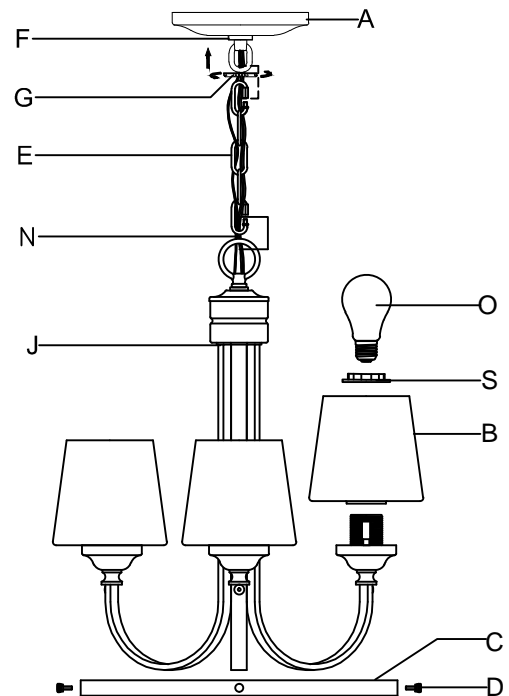

CAUTION - All glass is fragile, use care when handling Glass component(s) and or Lamp(S).

CANOPY MOUNTING & WIRE CONNECTION ASSEMBLY STEPS:

1. F.P → K
2. I.M → H
3. A → F

I.K (Wire and Mounting Box Not Included)

NO	A	B	C	D	E	F	G	H	P
Part list									
QTY	1	3	1	3	1	1	1	3	2

NO	S	J
Part list		
QTY		1

FIXTURE ASSEMBLY STEPS :

1. A.G → F
2. E → F.J
3. N → A.E.F
4. B.S → J
5. C.D → J
6. O → J

O (Bulb Not Included)

Instructions d'Assemblage et Installation