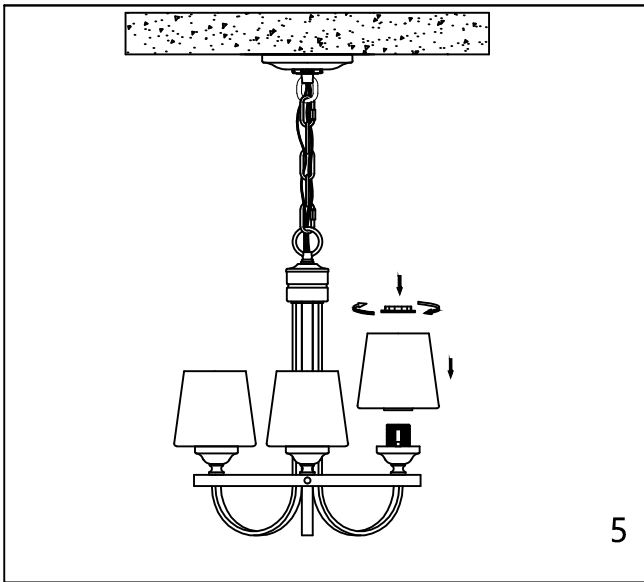

CAUTION - All glass is fragile, use care when handling Glass component(s) and or Lamp(S).

CANOPY MOUNTING & WIRE CONNECTION ASSEMBLY STEPS:

1. F.P → K
2. I.M → H
3. A → F

I.K (Wire and Mounting Box Not Included)

NO	A	B	C	D	E	F	G	H	P
Part list									
QTY	1	3	1	3	1	1	1	3	2

NO	S	J
Part list		
QTY		1

FIXTURE ASSEMBLY STEPS :

1. A.G → F
2. E → F.J
3. N → A.E.F
4. B.S → J
5. C.D → J
6. O → J

O (Bulb Not Included)

Instructions d'Assemblage et Installation