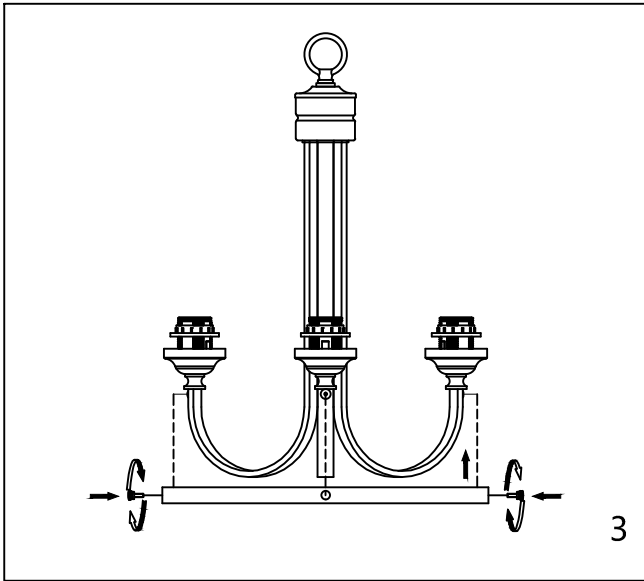

CAUTION - All glass is fragile, use care when handling Glass component(s) and or Lamp(S).

CANOPY MOUNTING & WIRE CONNECTION ASSEMBLY STEPS:

1. F.P → K
2. I.M → H
3. A → F

I.K (Wire and Mounting Box Not Included)

NO	A	B	C	D	E	F	G	H	P
Part list									
QTY	1	3	1	3	1	1	1	3	2

NO	S	J
Part list		
QTY		1

FIXTURE ASSEMBLY STEPS :

1. A.G → F
2. E → F.J
3. N → A.E.F
4. B.S → J
5. C.D → J
6. O → J

O (Bulb Not Included)

Instructions d'Assemblage et Installation