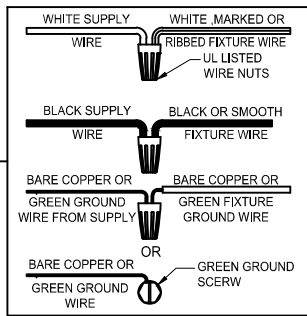

Assembly & Installation Instructions

CAUTION: Read instructions carefully and turn electricity off at main circuit breaker panel before beginning installation.

WARNING - If any Special Control Devices are used with this Fixture, Follow the instructions Carefully to assure full compliance with N.E.C. requirements. If there are any questions, contact a Qualified Electrical Contractor.

CAUTION - All glass is fragile, use care when handling Glass component(s) and or Lamp(S).

CANOPY MOUNTING & WIRE CONNECTION ASSEMBLY STEPS:

1. F.P → K
2. I.M → H
3. A → F

I.K (Wire and Mounting Box Not Included)

NO	A	B	C	D	E	F	G	H	P
Part list									
QTY	1	3	1	3	1	1	1	3	2

NO	S	J
Part list		
QTY		1

FIXTURE ASSEMBLY STEPS :

1. A.G → F
2. E → F.J
3. N → A.E.F
4. B.S → J
5. C.D → J
6. O → J

O (Bulb Not Included)

Instructions d'Assemblage et Installation