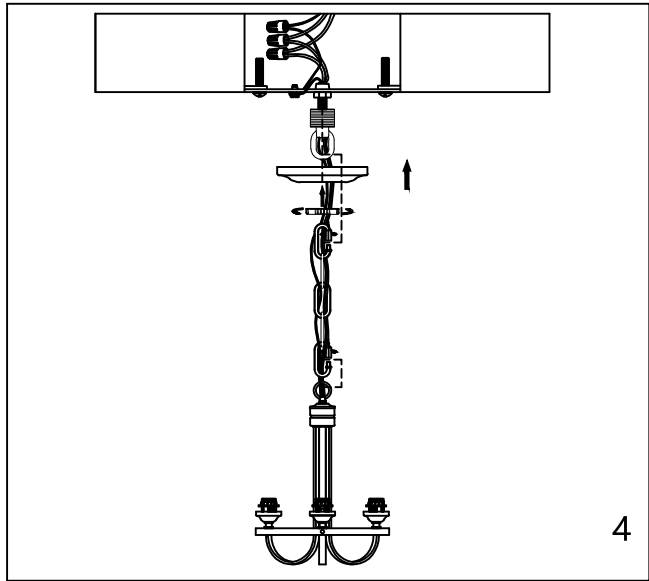

CAUTION - All glass is fragile, use care when handling Glass component(s) and or Lamp(S).

CANOPY MOUNTING & WIRE CONNECTION ASSEMBLY STEPS:

1. F.P → K
2. I.M → H
3. A → F

I.K (Wire and Mounting Box Not Included)

NO	A	B	C	D	E	F	G	H	P
Part list									
QTY	1	3	1	3	1	1	1	3	2

NO	S	J
Part list		
QTY		1

FIXTURE ASSEMBLY STEPS :

1. A.G → F
2. E → F.J
3. N → A.E.F
4. B.S → J
5. C.D → J
6. O → J

O (Bulb Not Included)

Instructions d'Assemblage et Installation