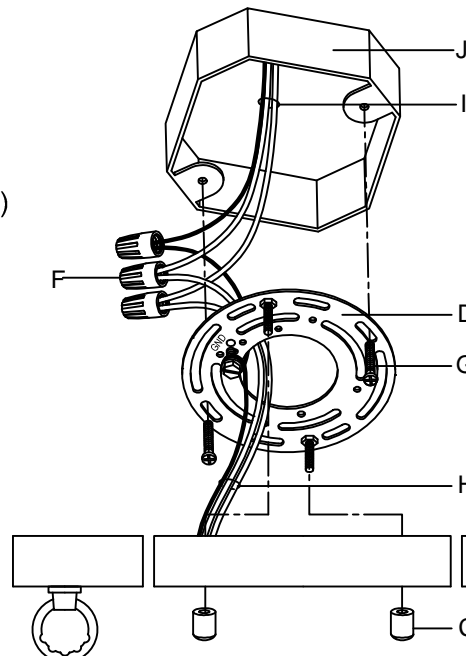

Assembly & Installation Instructions

CAUTION: Read instructions carefully and turn electricity off at main circuit breaker panel before beginning installation.

WARNING - If any Special Control Devices are used with this Fixture, Follow the instructions Carefully to assure full compliance with N.E.C. requirements. If there are any questions, contact a Qualified Electrical Contractor.

CAUTION - All glass is fragile, use care when handling Glass component(s) and or Lamp(S).

CANOPY MOUNTING & WIRE CONNECTION ASSEMBLY STEPS:

1. G.D → J
2. H.I → F
3. A.C → D

I.J (Wire and Mounting Box Not Included)

NO	A	B	C	D	E	F	G
Part list							
QTY	1	2	2	1	2	3	2

NO	K	M
Part list		
QTY	2	1

FIXTURE ASSEMBLY STEPS :

1. K → M
2. E → K
3. B → A.E
4. L → N

L (Bulb Not Included)

Instructions d'Assemblage et Installation