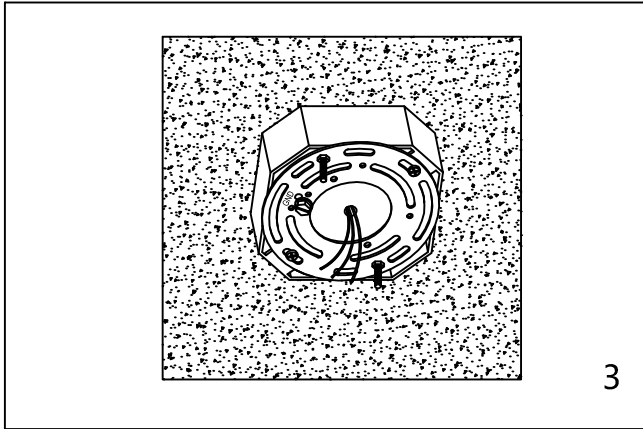

CAUTION - All glass is fragile, use care when handling Glass component(s) and or Lamp(S).

CANOPY MOUNTING & WIRE CONNECTION ASSEMBLY STEPS:

1. G.D → J
2. H.I → F
3. A.C → D

I.J (Wire and Mounting Box Not Included)

NO	A	B	C	D	E	F	G
Part list							
QTY	1	2	2	1	2	3	2

NO	K	M
Part list		
QTY	2	1

FIXTURE ASSEMBLY STEPS :

1. K → M
2. E → K
3. B → A.E
4. L → N

L (Bulb Not Included)

Instructions d'Assemblage et Installation