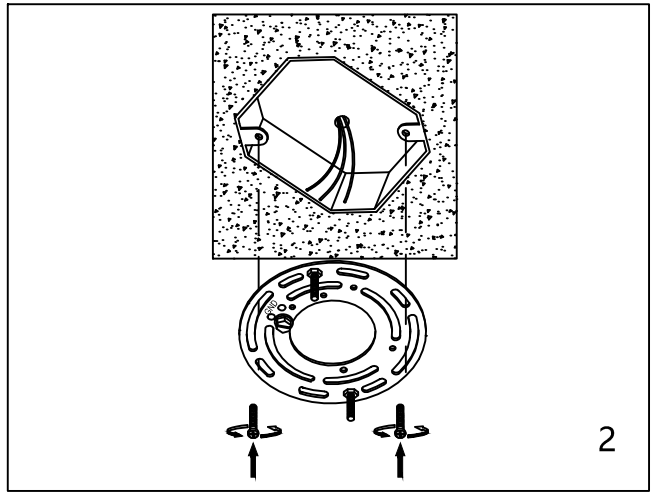

CAUTION - All glass is fragile, use care when handling Glass component(s) and or Lamp(S).

CANOPY MOUNTING & WIRE CONNECTION ASSEMBLY STEPS:

1. G.D → J
2. H.I → F
3. A.C → D

I.J (Wire and Mounting Box Not Included)

NO	A	B	C	D	E	F	G
Part list							
QTY	1	2	2	1	2	3	2

NO	K	M
Part list		
QTY	2	1

FIXTURE ASSEMBLY STEPS :

1. K → M
2. E → K
3. B → A.E
4. L → N

L (Bulb Not Included)

Instructions d'Assemblage et Installation