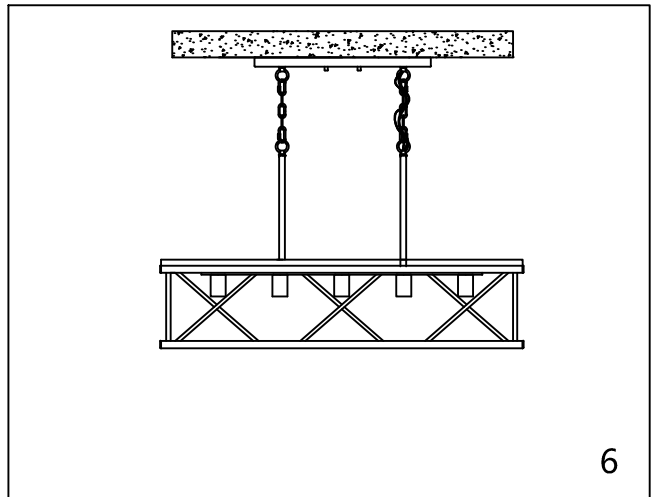

CAUTION - All glass is fragile, use care when handling Glass component(s) and or Lamp(S).

CANOPY MOUNTING & WIRE CONNECTION ASSEMBLY STEPS:

1. G.D → J
2. H.I → F
3. A.C → D

I.J (Wire and Mounting Box Not Included)

NO	A	B	C	D	E	F	G
Part list							
QTY	1	2	2	1	2	3	2

NO	K	M
Part list		
QTY	2	1

FIXTURE ASSEMBLY STEPS :

1. K → M
2. E → K
3. B → A.E
4. L → N

L (Bulb Not Included)

Instructions d'Assemblage et Installation