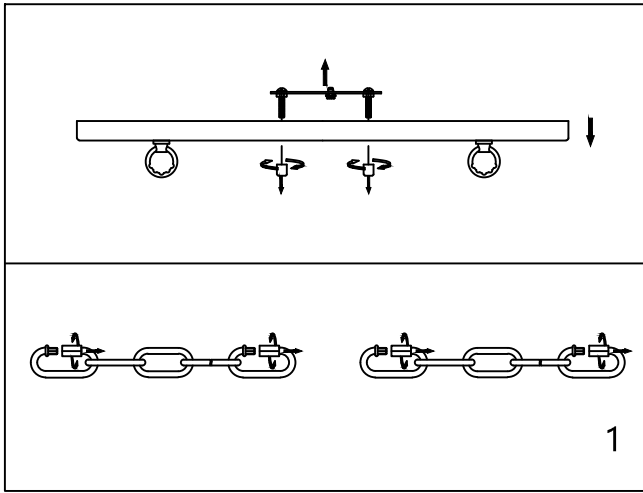

CAUTION - All glass is fragile, use care when handling Glass component(s) and or Lamp(S).

CANOPY MOUNTING & WIRE CONNECTION ASSEMBLY STEPS:

1. G.D → J
2. H.I → F
3. A.C → D

I.J (Wire and Mounting Box Not Included)

NO	A	B	C	D	E	F	G
Part list							
QTY	1	2	2	1	2	3	2

NO	K	M
Part list		
QTY	2	1

FIXTURE ASSEMBLY STEPS :

1. K → M
2. E → K
3. B → A.E
4. L → N

L (Bulb Not Included)

Instructions d'Assemblage et Installation