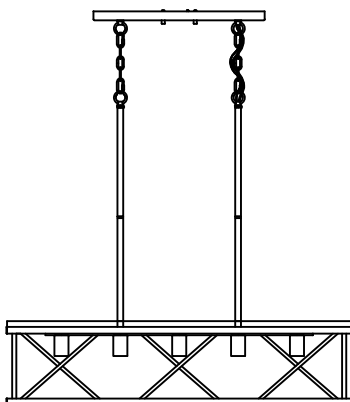

CAUTION - All glass is fragile, use care when handling Glass component(s) and or Lamp(S).

CANOPY MOUNTING & WIRE CONNECTION ASSEMBLY STEPS:

1. G.D → J
2. H.I → F
3. A.C → D

I.J (Wire and Mounting Box Not Included)

NO	A	B	C	D	E	F	G
Part list							
QTY	1	2	2	1	2	3	2

NO	K	M
Part list		
QTY	2	1

FIXTURE ASSEMBLY STEPS :

1. K → M
2. E → K
3. B → A.E
4. L → N

L (Bulb Not Included)

Instructions d'Assemblage et Installation