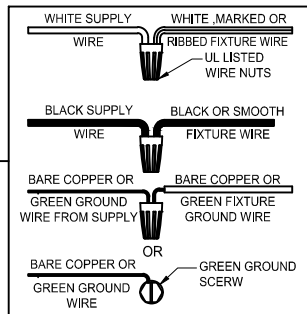

Assembly & Installation Instructions

CAUTION: Read instructions carefully and turn electricity off at main circuit breaker panel before beginning installation.

WARNING - If any Special Control Devices are used with this Fixture, Follow the instructions Carefully to assure full compliance with N.E.C. requirements. If there are any questions, contact a Qualified Electrical Contractor.

CAUTION - All glass is fragile, use care when handling Glass component(s) and or Lamp(S).

CANOPY MOUNTING & WIRE CONNECTION ASSEMBLY STEPS:

1. G.D → J
2. H.I → F
3. A.C → D

I.J (Wire and Mounting Box Not Included)