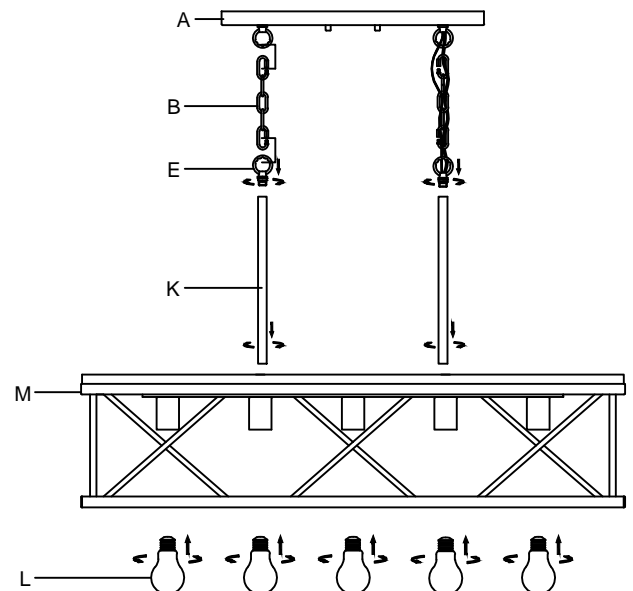

CAUTION - All glass is fragile, use care when handling Glass component(s) and or Lamp(S).

CANOPY MOUNTING & WIRE CONNECTION ASSEMBLY STEPS:

1. G.D → J
2. H.I → F
3. A.C → D

I.J (Wire and Mounting Box Not Included)

NO	A	B	C	D	E	F	G
Part list							
QTY	1	2	2	1	2	3	2

NO	K	M
Part list		
QTY	2	1

FIXTURE ASSEMBLY STEPS :

1. K → M
2. E → K
3. B → A.E
4. L → N

L (Bulb Not Included)

Instructions d'Assemblage et Installation