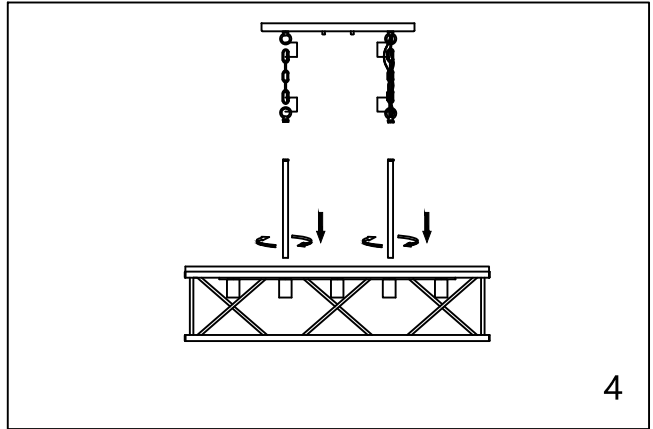

CAUTION - All glass is fragile, use care when handling Glass component(s) and or Lamp(S).

CANOPY MOUNTING & WIRE CONNECTION ASSEMBLY STEPS:

1. G.D → J
2. H.I → F
3. A.C → D

I.J (Wire and Mounting Box Not Included)

NO	A	B	C	D	E	F	G
Part list							
QTY	1	2	2	1	2	3	2

NO	K	M
Part list		
QTY	2	1

FIXTURE ASSEMBLY STEPS :

1. K → M
2. E → K
3. B → A.E
4. L → N

L (Bulb Not Included)

Instructions d'Assemblage et Installation