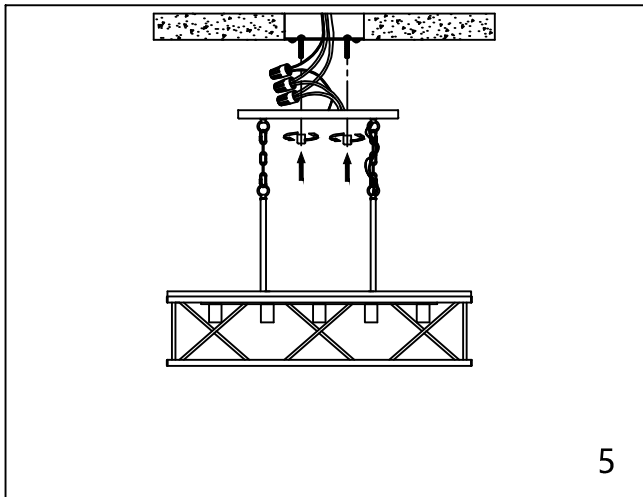

CAUTION - All glass is fragile, use care when handling Glass component(s) and or Lamp(S).

CANOPY MOUNTING & WIRE CONNECTION ASSEMBLY STEPS:

1. G.D → J
2. H.I → F
3. A.C → D

I.J (Wire and Mounting Box Not Included)

NO	A	B	C	D	E	F	G
Part list							
QTY	1	2	2	1	2	3	2

NO	K	M
Part list		
QTY	2	1

FIXTURE ASSEMBLY STEPS :

1. K → M
2. E → K
3. B → A.E
4. L → N

L (Bulb Not Included)

Instructions d'Assemblage et Installation