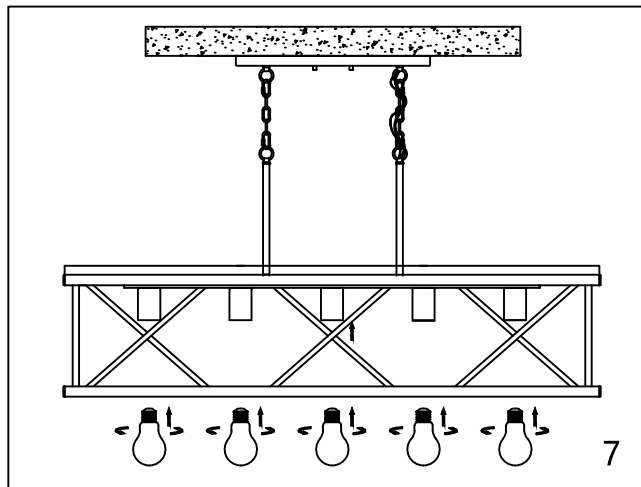

CAUTION - All glass is fragile, use care when handling Glass component(s) and or Lamp(S).

CANOPY MOUNTING & WIRE CONNECTION ASSEMBLY STEPS:

1. G.D → J
2. H.I → F
3. A.C → D

I.J (Wire and Mounting Box Not Included)

NO	A	B	C	D	E	F	G
Part list							
QTY	1	2	2	1	2	3	2

NO	K	M
Part list		
QTY	2	1

FIXTURE ASSEMBLY STEPS :

1. K → M
2. E → K
3. B → A.E
4. L → N

L (Bulb Not Included)

Instructions d'Assemblage et Installation