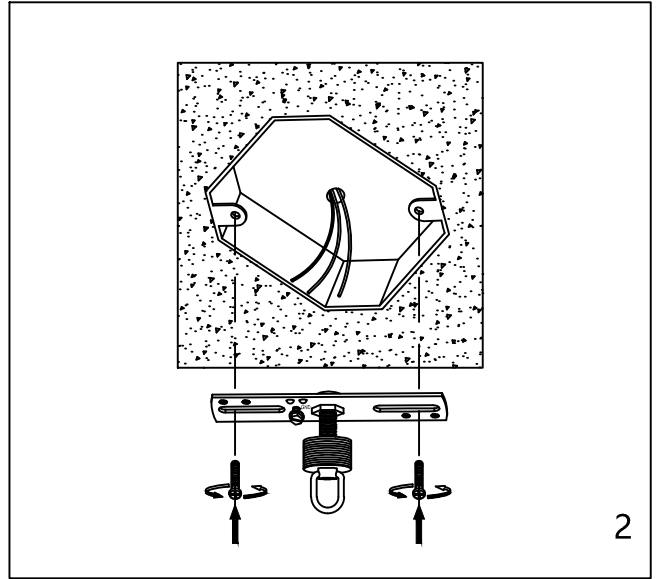

CAUTION - All glass is fragile, use care when handling Glass component(s) and or Lamp(S).

CANOPY MOUNTING & WIRE CONNECTION ASSEMBLY STEPS:

1. G.D → K
2. H.I → F
3. A → D

I.K (Wire and Mounting Box Not Included)

NO	A	B	C	D	E	F	G
Part list							
QTY	1	4	1	1	1	3	2

NO	J
Part list	
QTY	1

FIXTURE ASSEMBLY STEPS :

1. A.E → D
2. C → D.K
3. H → A.C.D
4. B → K
5. L → K

L (Bulb Not Included)

Instructions d'Assemblage et Installation