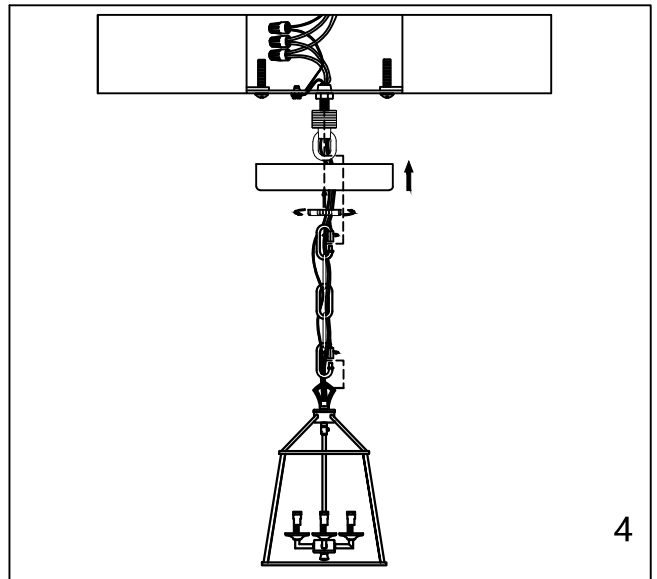

CAUTION - All glass is fragile, use care when handling Glass component(s) and or Lamp(S).

CANOPY MOUNTING & WIRE CONNECTION ASSEMBLY STEPS:

1. G.D → K
2. H.I → F
3. A → D

I.K (Wire and Mounting Box Not Included)

NO	A	B	C	D	E	F	G
Part list							
QTY	1	4	1	1	1	3	2

NO	J
Part list	
QTY	1

FIXTURE ASSEMBLY STEPS :

1. A.E → D
2. C → D.K
3. H → A.C.D
4. B → K
5. L → K

L (Bulb Not Included)

Instructions d'Assemblage et Installation