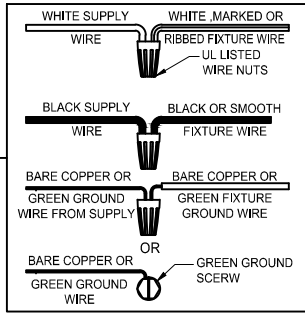

Assembly & Installation Instructions

CAUTION: Read instructions carefully and turn electricity off at main circuit breaker panel before beginning installation.

WARNING - If any Special Control Devices are used with this Fixture, Follow the instructions Carefully to assure full compliance with N.E.C. requirements. If there are any questions, contact a Qualified Electrical Contractor.

CAUTION - All glass is fragile, use care when handling Glass component(s) and or Lamp(S).

CANOPY MOUNTING & WIRE CONNECTION ASSEMBLY STEPS:

1. G.D → K
2. H.I → F
3. A → D

I.K (Wire and Mounting Box Not Included)

NO	A	B	C	D	E	F	G
Part list							
QTY	1	4	1	1	1	3	2

NO	J
Part list	
QTY	1

FIXTURE ASSEMBLY STEPS :

1. A.E → D
2. C → D.K
3. H → A.C.D
4. B → K
5. L → K

L (Bulb Not Included)

Instructions d'Assemblage et Installation