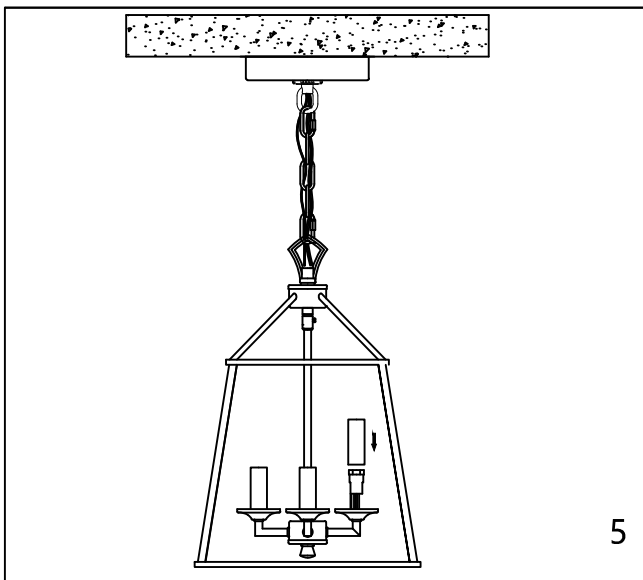

CAUTION - All glass is fragile, use care when handling Glass component(s) and or Lamp(S).

CANOPY MOUNTING & WIRE CONNECTION ASSEMBLY STEPS:

1. G.D → K
2. H.I → F
3. A → D

I.K (Wire and Mounting Box Not Included)

NO	A	B	C	D	E	F	G
Part list							
QTY	1	4	1	1	1	3	2

NO	J
Part list	
QTY	1

FIXTURE ASSEMBLY STEPS :

1. A.E → D
2. C → D.K
3. H → A.C.D
4. B → K
5. L → K

L (Bulb Not Included)

Instructions d'Assemblage et Installation