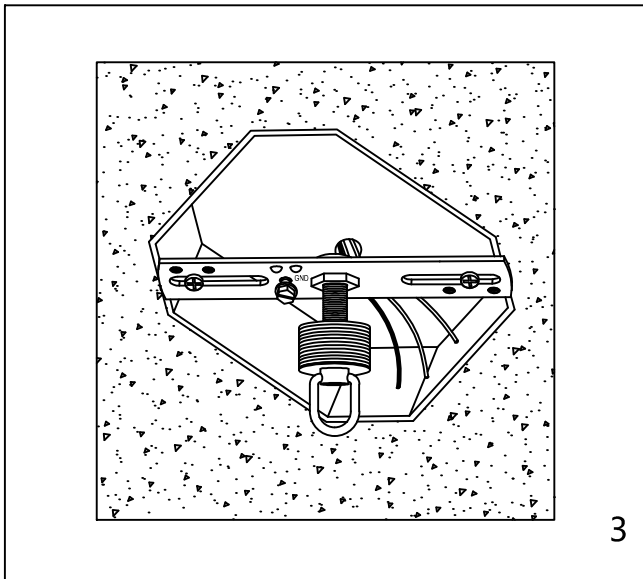

CAUTION - All glass is fragile, use care when handling Glass component(s) and or Lamp(S).

CANOPY MOUNTING & WIRE CONNECTION ASSEMBLY STEPS:

1. G.D → K
2. H.I → F
3. A → D

I.K (Wire and Mounting Box Not Included)

NO	A	B	C	D	E	F	G
Part list							
QTY	1	4	1	1	1	3	2

NO	J
Part list	
QTY	1

FIXTURE ASSEMBLY STEPS :

1. A.E → D
2. C → D.K
3. H → A.C.D
4. B → K
5. L → K

L (Bulb Not Included)

Instructions d'Assemblage et Installation