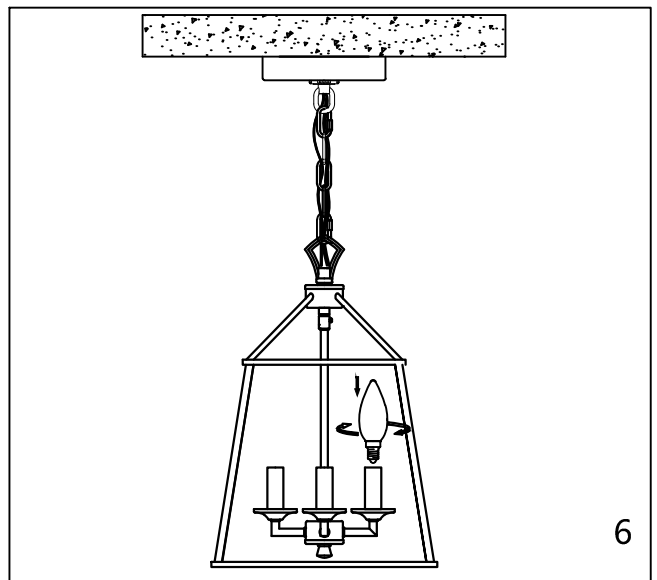

CAUTION - All glass is fragile, use care when handling Glass component(s) and or Lamp(S).

CANOPY MOUNTING & WIRE CONNECTION ASSEMBLY STEPS:

1. G.D → K
2. H.I → F
3. A → D

I.K (Wire and Mounting Box Not Included)

NO	A	B	C	D	E	F	G
Part list							
QTY	1	4	1	1	1	3	2

NO	J
Part list	
QTY	1

FIXTURE ASSEMBLY STEPS :

1. A.E → D
2. C → D.K
3. H → A.C.D
4. B → K
5. L → K

L (Bulb Not Included)

Instructions d'Assemblage et Installation