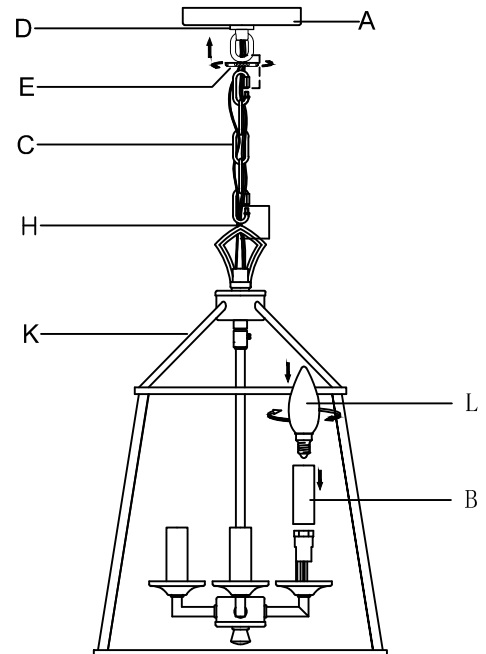

CAUTION - All glass is fragile, use care when handling Glass component(s) and or Lamp(S).

CANOPY MOUNTING & WIRE CONNECTION ASSEMBLY STEPS:

1. G.D → K
2. H.I → F
3. A → D

I.K (Wire and Mounting Box Not Included)

NO	A	B	C	D	E	F	G
Part list							
QTY	1	4	1	1	1	3	2

NO	J
Part list	
QTY	1

FIXTURE ASSEMBLY STEPS :

1. A.E → D
2. C → D.K
3. H → A.C.D
4. B → K
5. L → K

L (Bulb Not Included)

Instructions d'Assemblage et Installation