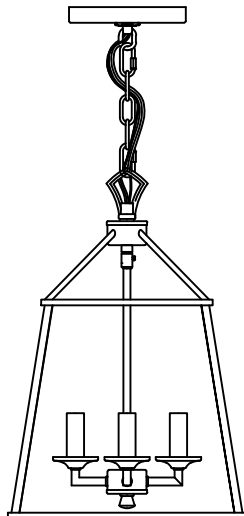

CAUTION - All glass is fragile, use care when handling Glass component(s) and or Lamp(S).

CANOPY MOUNTING & WIRE CONNECTION ASSEMBLY STEPS:

1. G.D → K
2. H.I → F
3. A → D

I.K (Wire and Mounting Box Not Included)

NO	A	B	C	D	E	F	G
Part list							
QTY	1	4	1	1	1	3	2

NO	J
Part list	
QTY	1

FIXTURE ASSEMBLY STEPS :

1. A.E → D
2. C → D.K
3. H → A.C.D
4. B → K
5. L → K

L (Bulb Not Included)

Instructions d'Assemblage et Installation