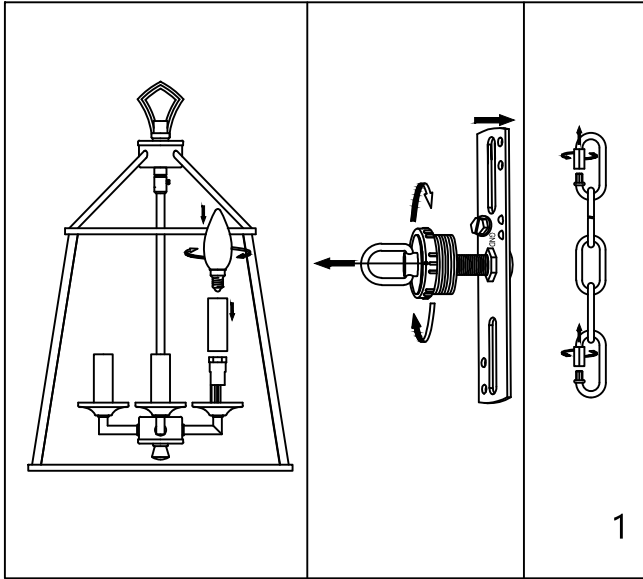

CAUTION - All glass is fragile, use care when handling Glass component(s) and or Lamp(S).

CANOPY MOUNTING & WIRE CONNECTION ASSEMBLY STEPS:

1. G.D → K
2. H.I → F
3. A → D

I.K (Wire and Mounting Box Not Included)

NO	A	B	C	D	E	F	G
Part list							
QTY	1	4	1	1	1	3	2

NO	J
Part list	
QTY	1

FIXTURE ASSEMBLY STEPS :

1. A.E → D
2. C → D.K
3. H → A.C.D
4. B → K
5. L → K

L (Bulb Not Included)

Instructions d'Assemblage et Installation