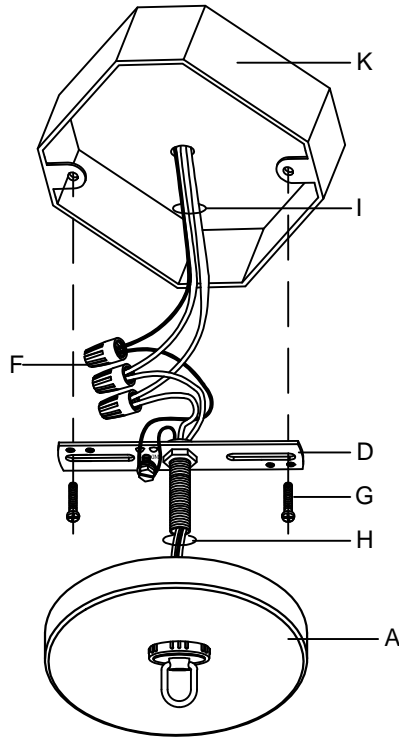

Assembly & Installation Instructions

CAUTION: Read instructions carefully and turn electricity off at main circuit breaker panel before beginning installation.

WARNING - If any Special Control Devices are used with this Fixture, Follow the instructions Carefully to assure full compliance with N.E.C. requirements. If there are any questions, contact a Qualified Electrical Contractor.

CAUTION - All glass is fragile, use care when handling Glass component(s) and or Lamp(S).

CANOPY MOUNTING & WIRE CONNECTION ASSEMBLY STEPS:

1. G.D → K
2. H.I → F
3. A → D

I.K (Wire and Mounting Box Not Included)

NO	A	B	C	D	E	F	G
Part list							
QTY	1	4	1	1	1	3	2

NO	J
Part list	
QTY	1

FIXTURE ASSEMBLY STEPS :

1. A.E → D
2. C → D.K
3. H → A.C.D
4. B → K
5. L → K

L (Bulb Not Included)

Instructions d'Assemblage et Installation