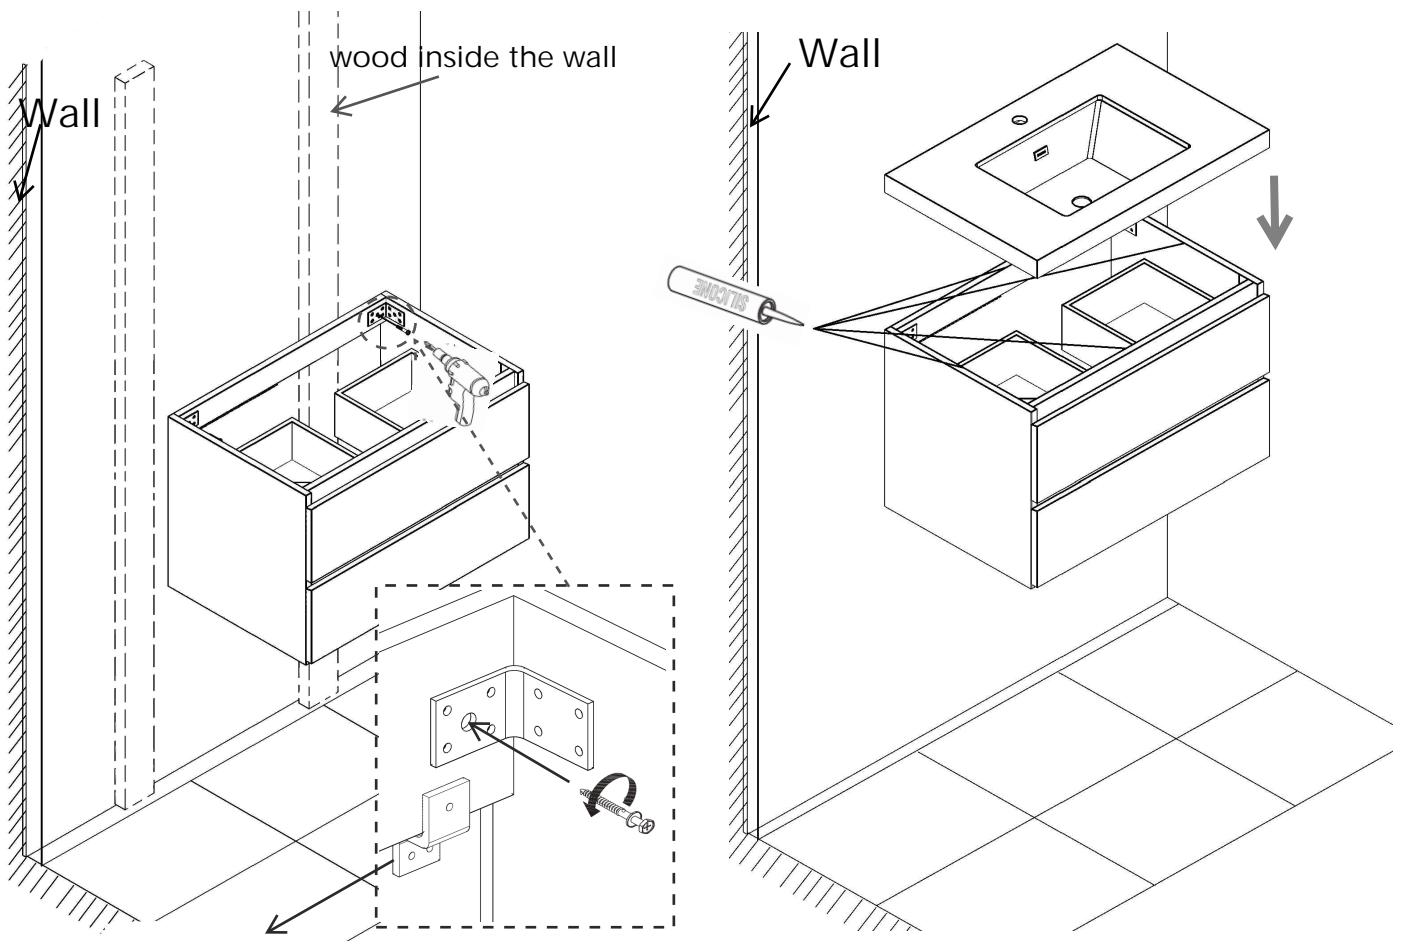

Secure the vanity and position the ountertop & backsplash, by apply silicone to the top of the cabinet.

*Optional extra mounting support

Finish