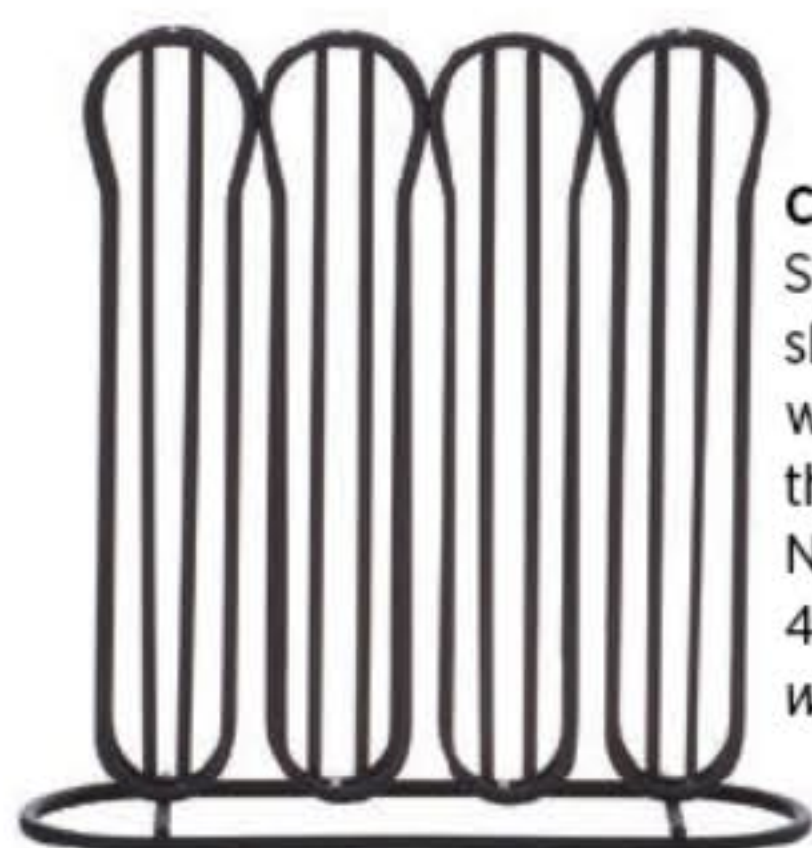

SIMPLE STYLE SOLUTIONS

Wash your hands of 2017 with these sleek, modern household additions.

Square Matte Black Kitchen Mixer

This black kitchen mixer is a stunning combination of precision engineering and stylish design. Temperature and flow can be controlled by a convenient single mixer handle and the tap can be swivelled through a full 360° to ensure the water goes just where you need it.

meir.com.au, \$349.00

Coffee Capsule Holder

Store your coffee capsules on this slimline black stand, keeping them within easy reach and displaying them in style. Compatible with Nespresso capsules and holds up to 40 (20 capsules on each side).