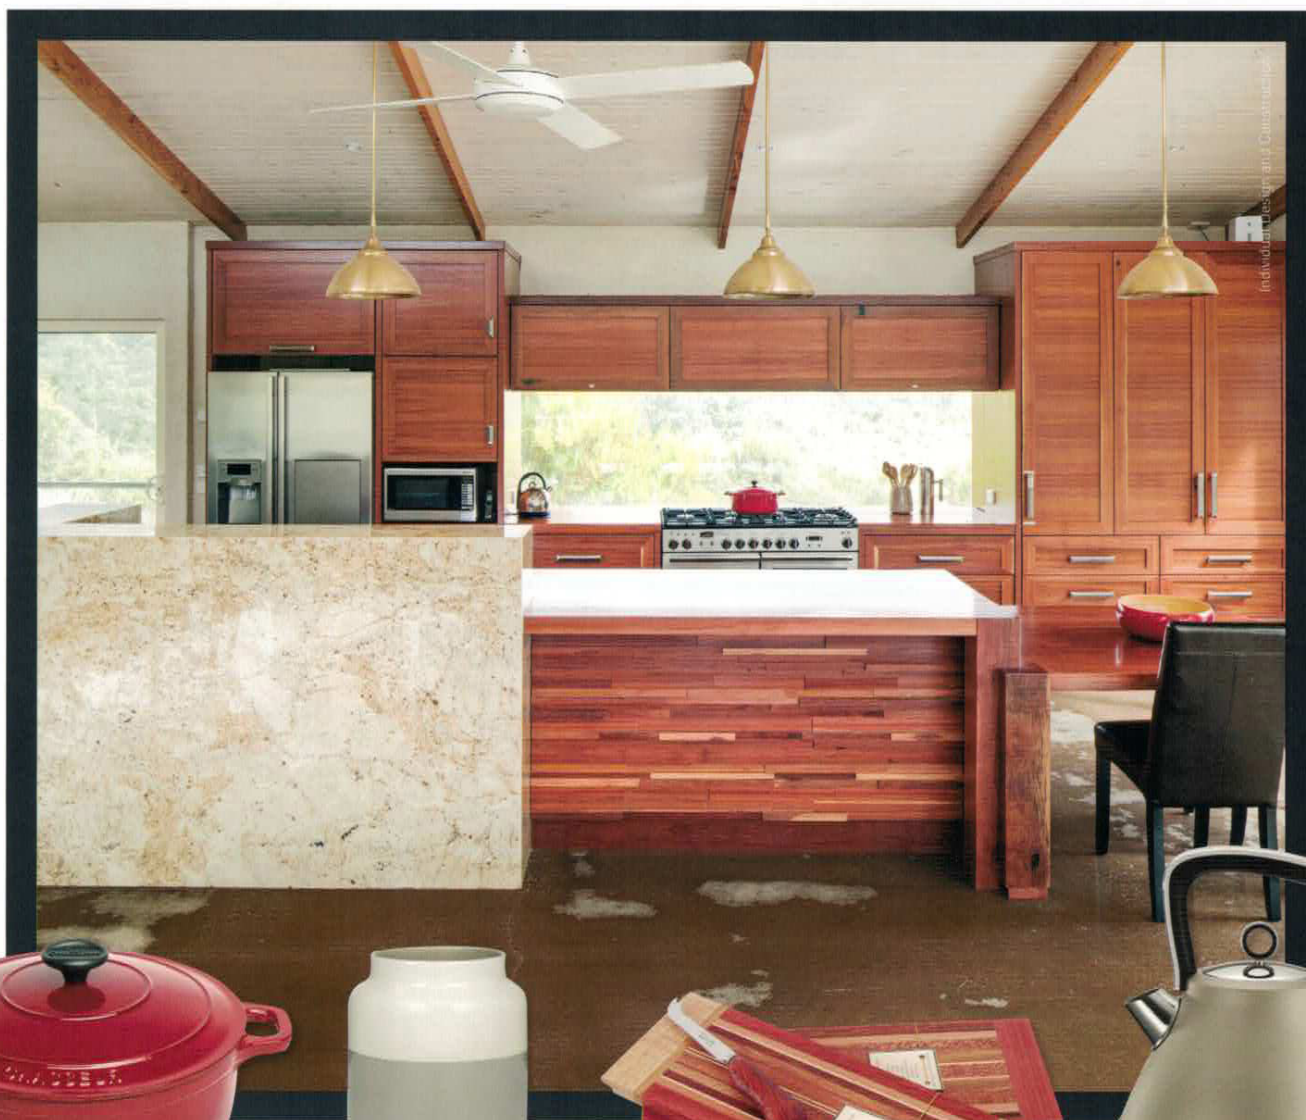

Warm Welcome

For a contemporary feel, break up your space with statement appliances and décor in complementary and contrasting hues, like in this kitchen by **Individual Design and Construction**

1

2

3

4

Individual Design and Construction www.individual.net.au

1. Round 24cm French Oven in Inferno Red, RRP \$499
www.chasseur.com.au

2. Amalfi Tallow Vase, RRP \$29
www.thedesignedit.com.au

3. Tubb Cheeseboard, RRP \$149
www.australianwoodwork.com.au

4. Morphy Richards Evoke Pyramid 1.5L Kettle in Platinum, RRP \$139
www.morphyrichards.com.au