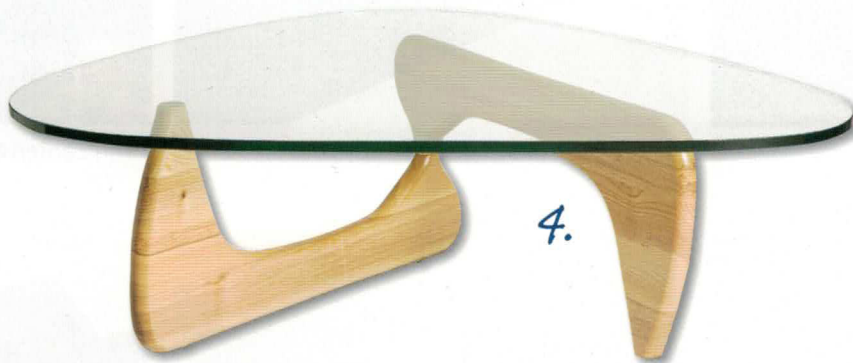

1.

5.

4.

2.

# The wabi sabi WAY

For a wabi sabi interior that's beautiful in its simplicity and authenticity, opt for furnishings with unconventional designs and muted natural materials.

6.

3.

7.

1. Zulu Stool/Side Table in Natural  
RRP \$358, [www.vavoom.com.au](http://www.vavoom.com.au)
2. Medium Maputo Riverstone Wash Basin in Natural  
RRP \$329, [www.schots.com.au](http://www.schots.com.au)
3. Bella Ceramic Vase  
RRP \$59.95, [www.zanui.com.au](http://www.zanui.com.au)
4. Noguchi Coffee Table Replica in Light Walnut  
RRP \$319, [www.thedesignedit.com.au](http://www.thedesignedit.com.au)
5. Knot Design Jute Coaster  
RRP \$4.95, [www.oxfam.org.au/shop](http://www.oxfam.org.au/shop)
6. Byron 1-Light Large Pendant in Natural Weave  
RRP \$199, [www.beaconlighting.com.au](http://www.beaconlighting.com.au)
7. Marbled Ceramic Bowl in Rose  
RRP \$19.95, [www.oxfam.org.au/shop](http://www.oxfam.org.au/shop)