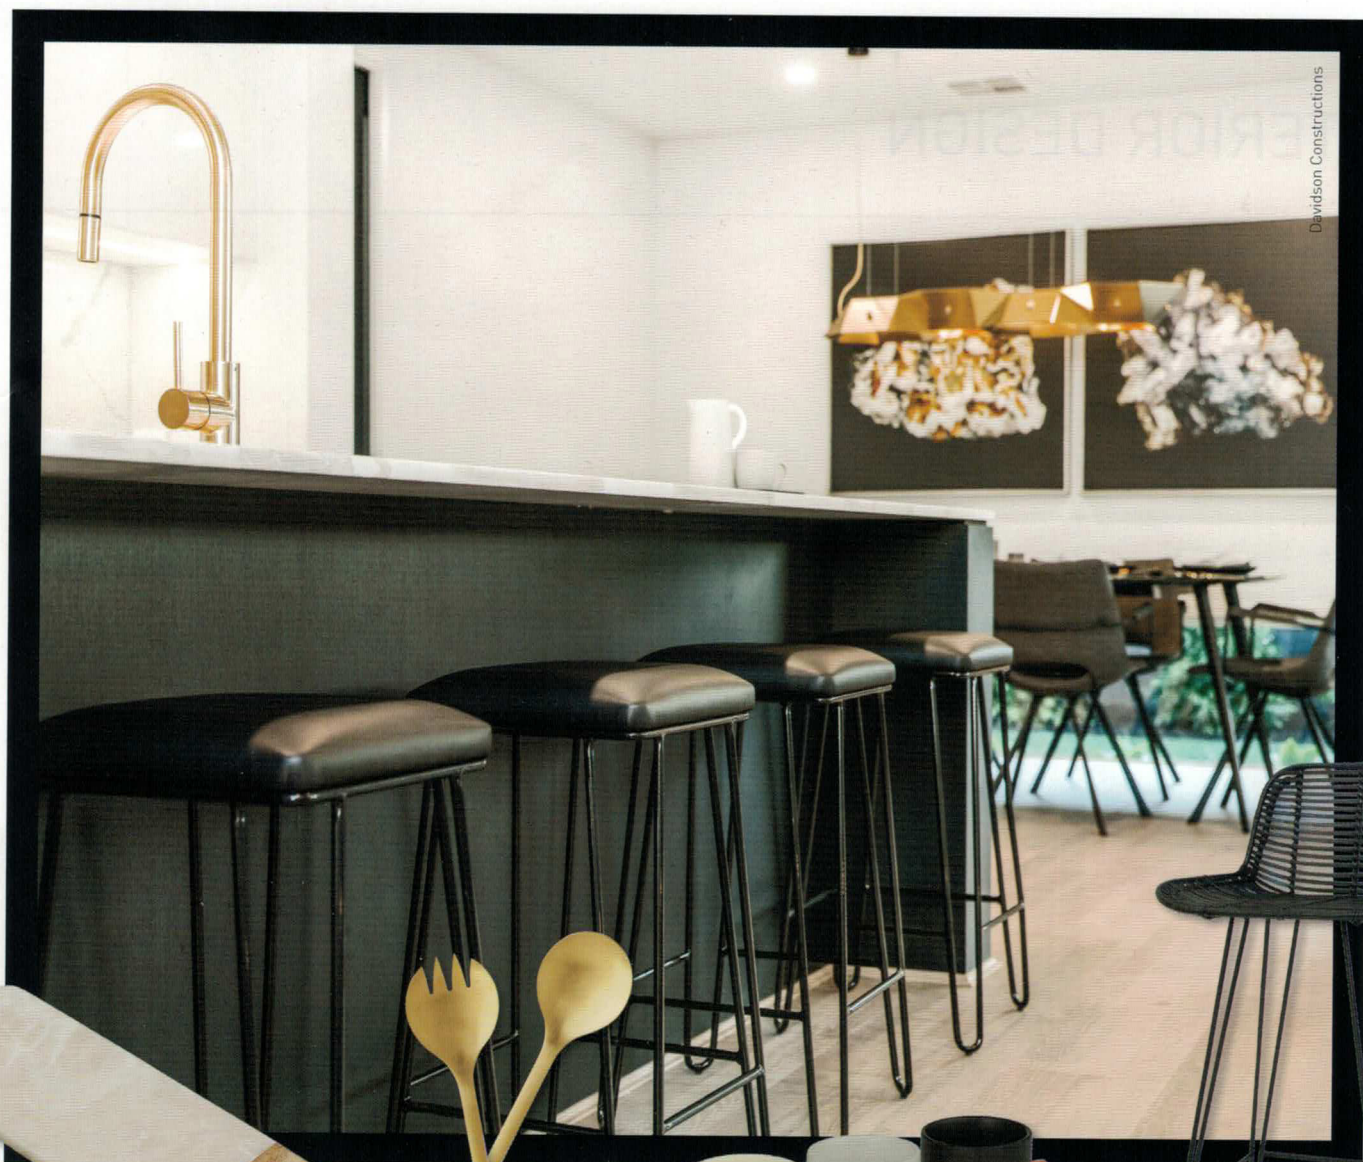

# The wabi sabi WAY

For a wabi sabi interior that's beautiful in its simplicity and authenticity, opt for furnishings with unconventional designs and muted natural materials.

6.

3.

7.

1. Zulu Stool/Side Table in Natural  
RRP \$358, [www.vavoom.com.au](http://www.vavoom.com.au)
2. Medium Maputo Riverstone Wash Basin in Natural  
RRP \$329, [www.schots.com.au](http://www.schots.com.au)
3. Bella Ceramic Vase  
RRP \$59.95, [www.zanui.com.au](http://www.zanui.com.au)
4. Noguchi Coffee Table Replica in Light Walnut  
RRP \$319, [www.thedesignedit.com.au](http://www.thedesignedit.com.au)
5. Knot Design Jute Coaster  
RRP \$4.95, [www.oxfam.org.au/shop](http://www.oxfam.org.au/shop)
6. Byron 1-Light Large Pendant in Natural Weave  
RRP \$199, [www.beaconlighting.com.au](http://www.beaconlighting.com.au)
7. Marbled Ceramic Bowl in Rose  
RRP \$19.95, [www.oxfam.org.au/shop](http://www.oxfam.org.au/shop)

# Luxe Living

Add natural wooden accents, touches of black, and elements of gold to create a lavish kitchen space, like in this one by Davidson Constructions.

Davidson Constructions

1

2

3

4

Davidson Constructions [www.davidsonconstructions.com](http://www.davidsonconstructions.com)