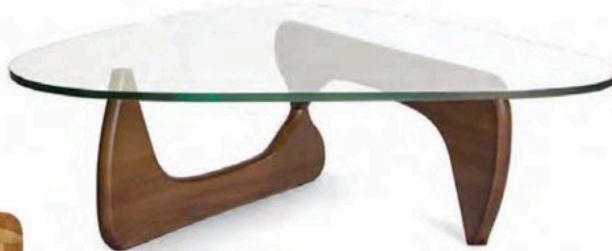

- 1 Rosie Designer **Chair**, \$899, ozdesignfurniture.com.au 2 Carlsen **Bookshelf**, \$945, thedesignedit.com.au
3 Phoenix Coffee **Table**, \$300, zanui.com.au 4 Concrete **Vase** with copper-plated leaves, \$250, thedesigngiftshop.com
5 Marian Floor **Lamp** in black, \$166, zanui.com.au 6 Christian **Cushion**, \$44, thedesignedit.com.au
7 Super Soft Reversible **Throw** in earl grey, \$246, tollymcrac.co.uk

1

2

3

4

6

5

7

8