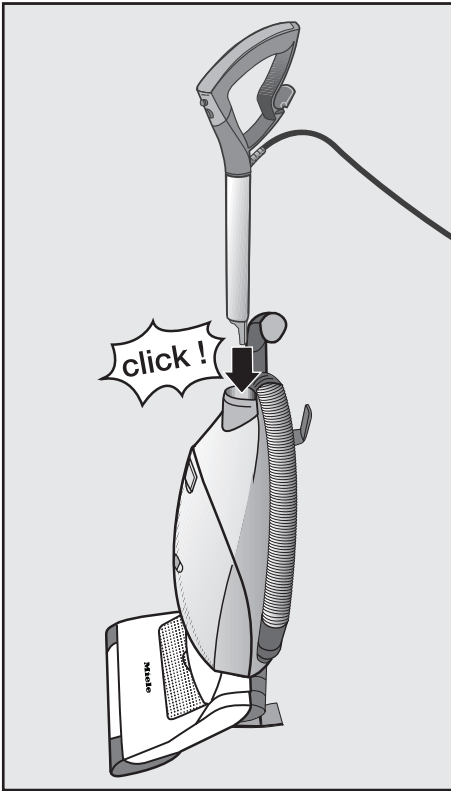

Miele

Quick reference guide

Upright Vacuum Cleaner S 7000

To prevent accidents and machine damage, read the attached operating instructions before installation and use.

en - US, CA

M.-Nr. 07 450 370

Using the vacuum cleaner

Assembling the vacuum cleaner

Releasing the body of the vacuum cleaner

Releasing / Rewinding the power cord

Align cord with notch

Turning the vacuum cleaner On/Off

Using the vacuum cleaner

Selecting the flooring type

Turning the Powerbrush On/Off

Fitting the vacuum Hose and Wand

Telescopic wand

Using the vacuum cleaner / Maintenance

Included accessories

Lifting the head of the vacuum

Airflow indicator

Opening the dust compartment