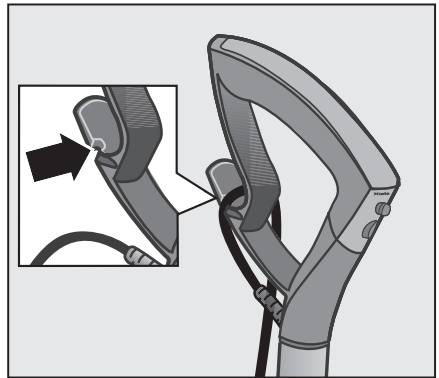

Assembling the vacuum cleaner

Releasing the body of the vacuum cleaner

Releasing / Rewinding the power cord

Align cord with notch

Turning the vacuum cleaner On/Off

Using the vacuum cleaner

Selecting the flooring type

Turning the Powerbrush On/Off

Fitting the vacuum Hose and Wand

Telescopic wand

Using the vacuum cleaner / Maintenance

Included accessories

Lifting the head of the vacuum

Airflow indicator

Opening the dust compartment