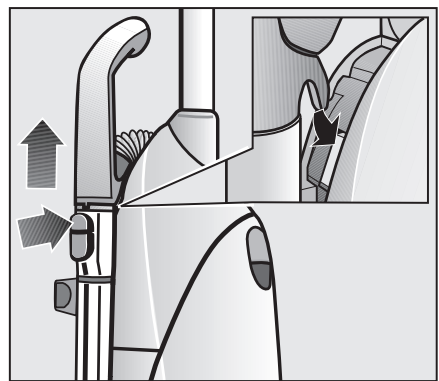

Assembling the vacuum cleaner

Releasing the body of the vacuum cleaner

Releasing / Rewinding the power cord

Align cord with notch

Turning the vacuum cleaner On/Off

Using the vacuum cleaner

Selecting the flooring type

Turning the Powerbrush On/Off

Fitting the vacuum Hose and Wand

Telescopic wand

Using the vacuum cleaner / Maintenance

Included accessories

Lifting the head of the vacuum

Airflow indicator

Opening the dust compartment