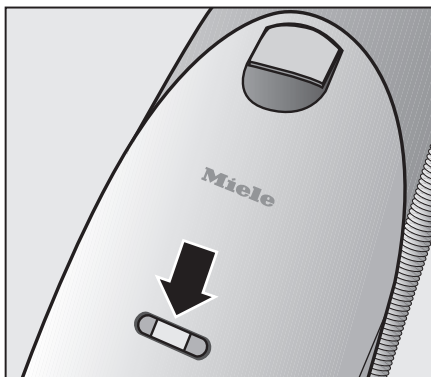

Assembling the vacuum cleaner

Releasing the body of the vacuum cleaner

Releasing / Rewinding the power cord

Align cord with notch

Turning the vacuum cleaner On/Off

Using the vacuum cleaner

Selecting the flooring type

Turning the Powerbrush On/Off

Fitting the vacuum Hose and Wand

Telescopic wand

Using the vacuum cleaner / Maintenance

Included accessories

Lifting the head of the vacuum

Airflow indicator

Opening the dust compartment