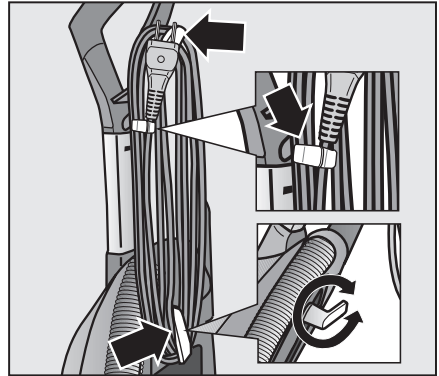

Assembling the vacuum cleaner

Releasing the body of the vacuum cleaner

Releasing / Rewinding the power cord

Align cord with notch

Turning the vacuum cleaner On/Off

Using the vacuum cleaner

Selecting the flooring type

Turning the Powerbrush On/Off

Fitting the vacuum Hose and Wand

Telescopic wand

Using the vacuum cleaner / Maintenance

Included accessories

Lifting the head of the vacuum

Airflow indicator

Opening the dust compartment