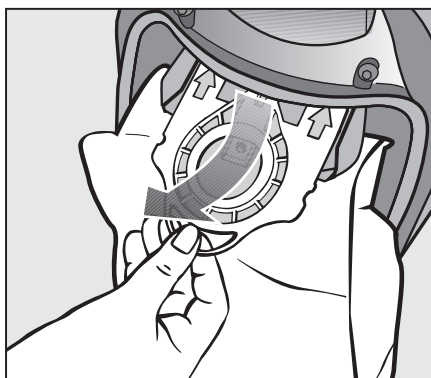

Releasing the dustbag