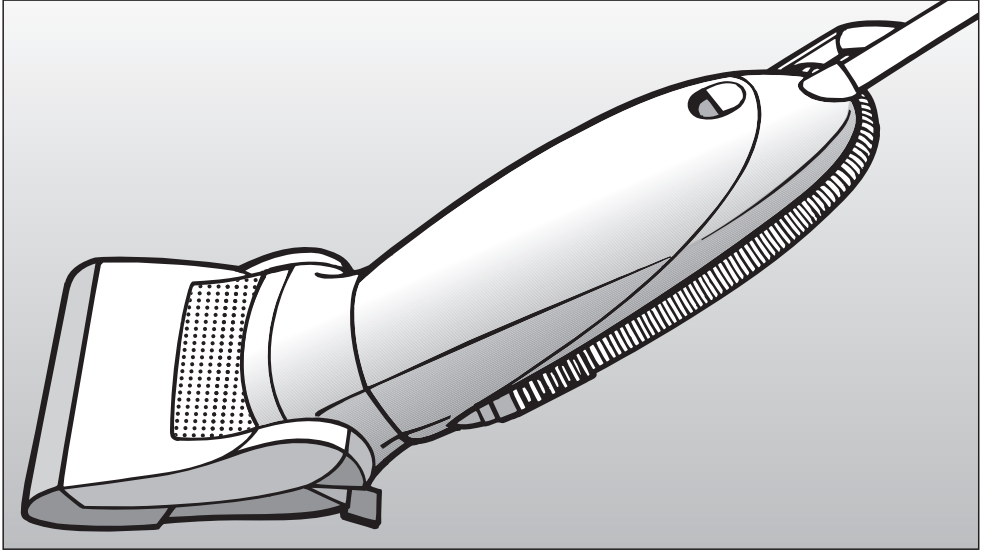

Miele

Quick reference guide

Upright Vacuum Cleaner S 7000

To prevent accidents and machine damage, read the attached operating instructions before installation and use.

en - US, CA

M.-Nr. 07 450 370

Using the vacuum cleaner

Assembling the vacuum cleaner

Releasing the body of the vacuum cleaner

Releasing / Rewinding the power cord

Align cord with notch

Turning the vacuum cleaner On/Off

Using the vacuum cleaner

Selecting the flooring type