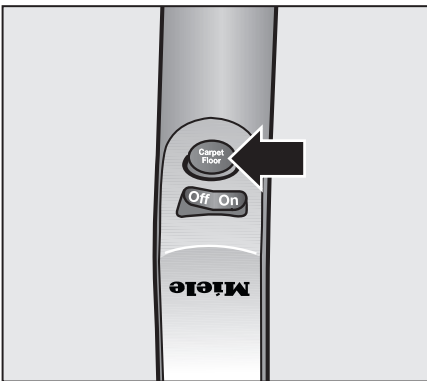

Assembling the vacuum cleaner

Releasing the body of the vacuum cleaner

Releasing / Rewinding the power cord

Align cord with notch

Turning the vacuum cleaner On/Off

Using the vacuum cleaner

Selecting the flooring type

Turning the Powerbrush On/Off

Fitting the vacuum Hose and Wand

Telescopic wand

Using the vacuum cleaner / Maintenance

Included accessories

Lifting the head of the vacuum

Airflow indicator

Opening the dust compartment