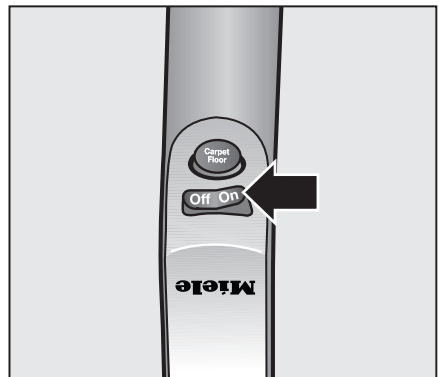

Assembling the vacuum cleaner

Releasing the body of the vacuum cleaner

Releasing / Rewinding the power cord

Align cord with notch

Turning the vacuum cleaner On/Off

Using the vacuum cleaner

Selecting the flooring type

Turning the Powerbrush On/Off

Fitting the vacuum Hose and Wand

Telescopic wand

Using the vacuum cleaner / Maintenance

Included accessories

Lifting the head of the vacuum

Airflow indicator

Opening the dust compartment