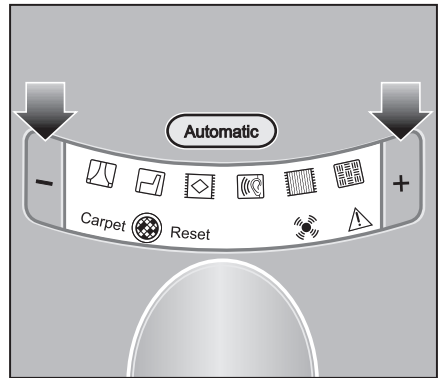

Assembling the vacuum cleaner

Releasing the body of the vacuum cleaner

Releasing / Rewinding the power cord

Align cord with notch

Turning the vacuum cleaner On/Off

Using the vacuum cleaner

Selecting the flooring type

Turning the Powerbrush On/Off

Fitting the vacuum Hose and Wand

Telescopic wand

Using the vacuum cleaner / Maintenance

Included accessories

Lifting the head of the vacuum

Airflow indicator

Opening the dust compartment