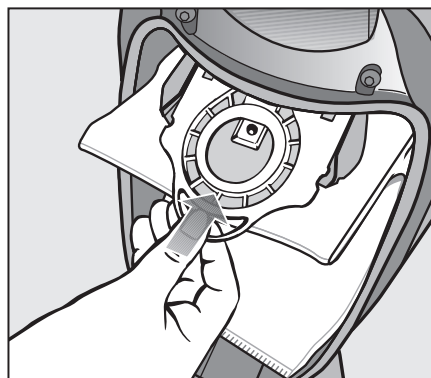

Inserting the dustbag

Please read the operating instructions to see how to change the exhaust filters.