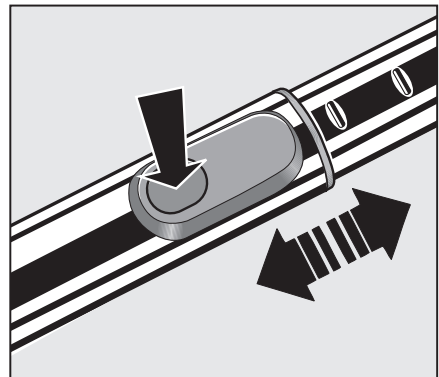

Assembling the vacuum cleaner

Releasing the body of the vacuum cleaner

Releasing / Rewinding the power cord

Align cord with notch

Turning the vacuum cleaner On/Off

Using the vacuum cleaner

Selecting the flooring type

Turning the Powerbrush On/Off

Fitting the vacuum Hose and Wand

Telescopic wand

Using the vacuum cleaner / Maintenance

Included accessories

Lifting the head of the vacuum

Airflow indicator

Opening the dust compartment