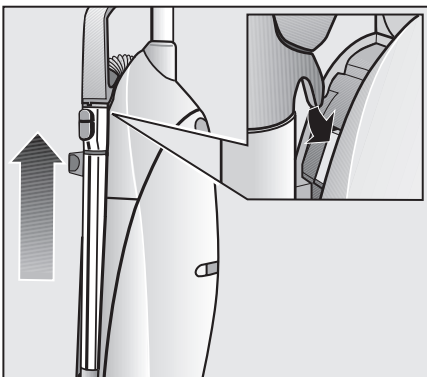

Assembling the vacuum cleaner

Releasing the body of the vacuum cleaner

Releasing / Rewinding the power cord

Align cord with notch

Turning the vacuum cleaner On/Off

Using the vacuum cleaner

Selecting the flooring type

Turning the Powerbrush On/Off

Fitting the vacuum Hose and Wand

Telescopic wand

Using the vacuum cleaner / Maintenance

Included accessories

Lifting the head of the vacuum

Airflow indicator

Opening the dust compartment