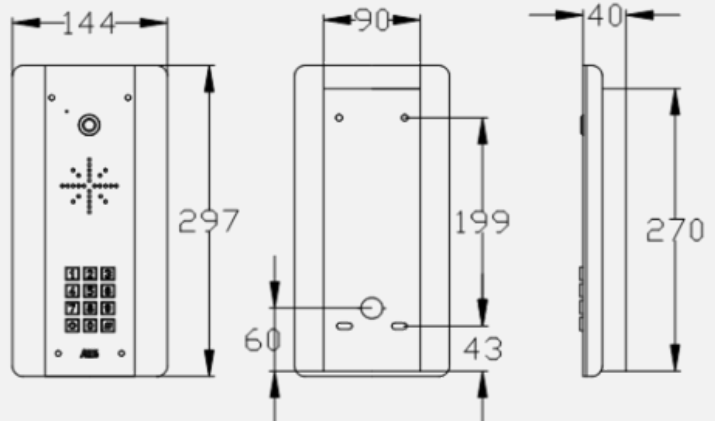

Architectural Panel with Keypad

Stylish curved architectural model. Constructed from BS316 marine grade stainless steel and finished with gloss black acrylic trim. Modern blue backlighting with integrated keypad.

PRIME6-ABK/4GE	Europe
PRIME6-ABK/4GA	USA
PRIME6-ABK/4GSA	Australia & NZ