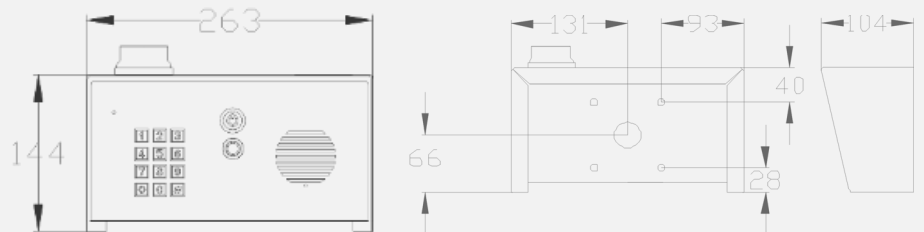

Industrial Panel with Keypad

Industrial version with keypad for pedestal mount, vehicle entrances, trucks and loud industrial applications. BS316 marine grade stainless steel construction with gloss black face trim.

PRME6-IMPK-PED/4GE	Europe
PRIME6-IMPK-PED/4GA	USA
PRIME6-IMPK-PED/4GSA	Australia & NZ