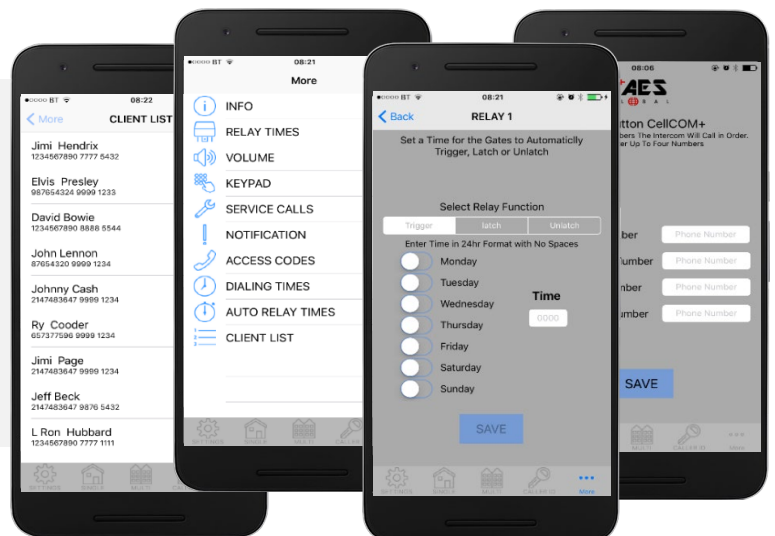

Set automatic gate open & close times.
Do-not-disturb watershed time.
User history log to your phone.
Illuminated call button and keypad.

Add keypad codes by App.
Issue time restricted codes.
High gain antenna as standard!
2x Relays

Technical Details			
Dial Out Numbers	4	Relays	2
Permanent Codes	200	Relay Type	N/C and N/O
Time Restricted Codes	20	Relay Load	2 amps, 24v ac max
Temporary Codes	30	Power Consumption	300mA on dial out, 2amp peak demand
Automatic Trigger Events per Week	40	Modem Models	4G Europe, 4G USA, 4G AUS/NZ
Caller ID Numbers	100	Power Supply	24v dc (24v 2A dc adaptor included)
Time Restricted Caller ID Numbers	20		

Home Owner /User App

- Create a list of all your installs for later editing or diagnostics.
- Complete menu of all parameters for editing by app.
- Program auto opening and closing times.
- Program phone numbers easily!

*App images for illustration purposes only.