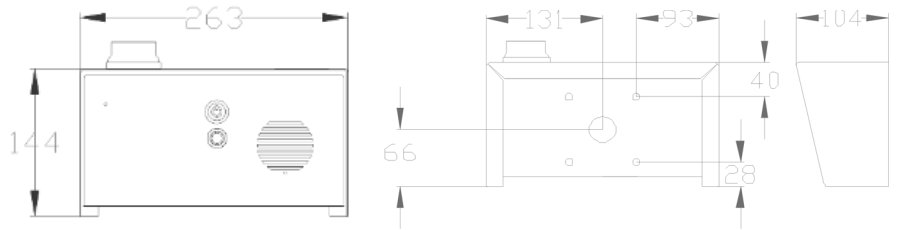

Industrial Panel non Keypad

Industrial version with keypad for pedestal mount, vehicle entrances, trucks and loud industrial applications. BS316 marine grade stainless steel construction with gloss black face trim.

PRME6-IMP-PED/4GE	Europe
PRIME6-IMP-PED/4GA	USA
PRIME6-IMP-PED/4GSA	Australia & NZ