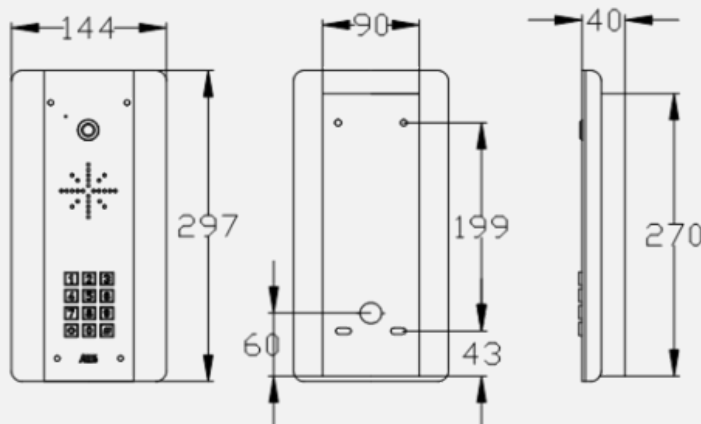

Curved architectural model in an attractive and rugged all brushed BS316 marine grade stainless steel with modern cool white back lighting illumination and integrated keypad.

PRIME6-ASK/4GE	Europe
PRIME6-ASK/4GA	USA
PRIME6-ASK/4GSA	Australia & NZ