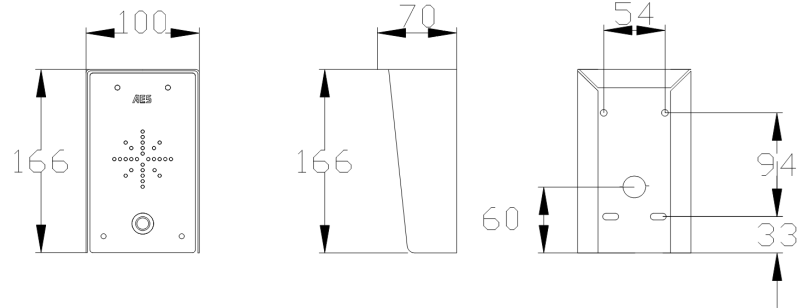

Imperial Panel

Ultra stylish all black panel with textured powder coated aluminium hood and gloss black acrylic fascia trim over a tough metal back plate. Complete with modern white illuminated push button.

PRIME6-IMP/4GE	Europe
PRIME6-IMP/4GA	USA
PRIME6-IMP/4GSA	Australia & NZ