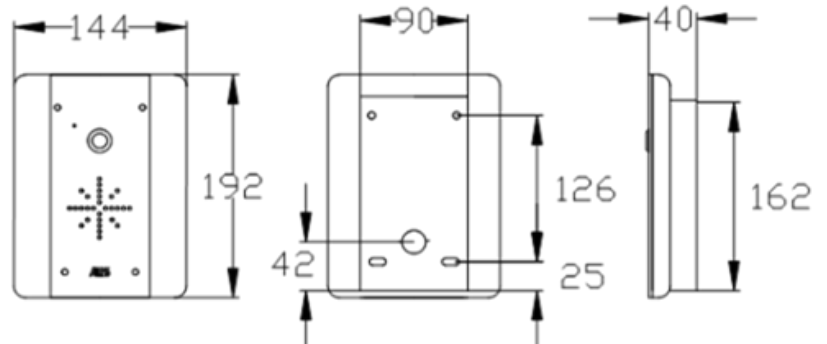

Architectural Panel

Stylish curved architectural model. Constructed from BS316 marine grade stainless steel and finished with gloss black acrylic trim. Modern blue backlighting.

PRIME6-AB/4GE	Europe
PRIME6-AB/4GA	USA
PRIME6-AB/4GSA	Australia & NZ