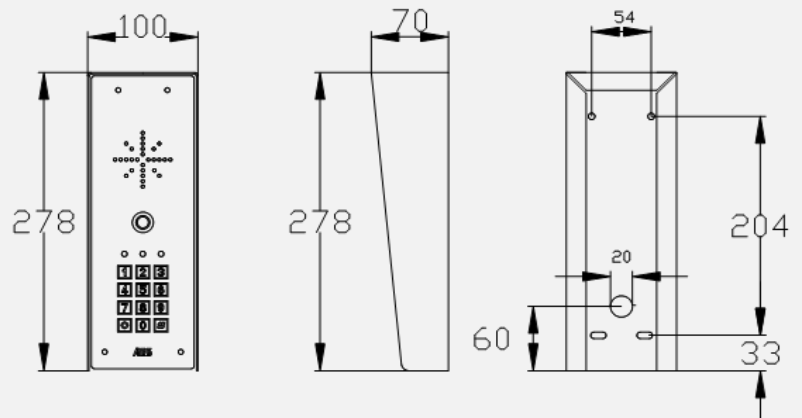

Imperial Panel with Keypad

Ultra stylish all black panel with textured powder coated aluminium hood and gloss black acrylic fascia trim over a tough metal back plate. Complete with modern white illuminated buttons.

PRIME6-IMP/4GE	Europe
PRIME6-IMP/4GA	USA
PRIME6-IMP/4GSA	Australia & NZ