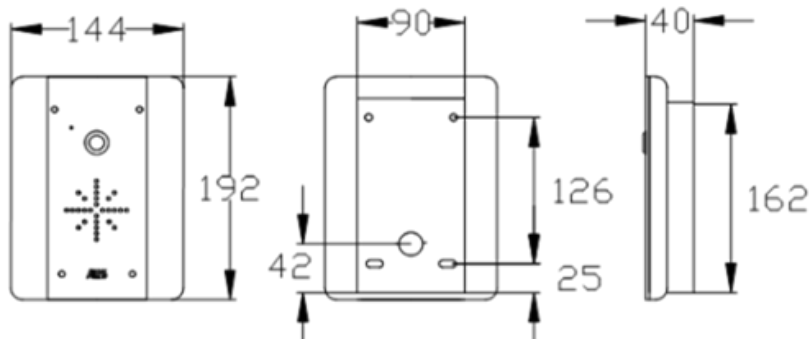

Stylish curved architectural model in an attractive and rugged all brushed BS316 marine grade stainless steel with modern cool white back lighting illumination.

PRIME6-AS/4GE	Europe
PRIME6-AS/4GA	USA
PRIME6-AS/4GSA	Australia & NZ