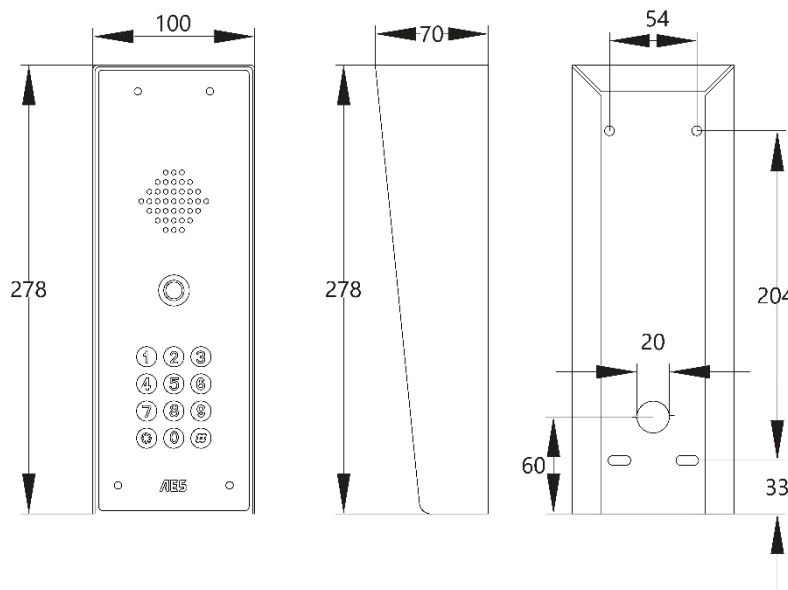

Panel Dimensions