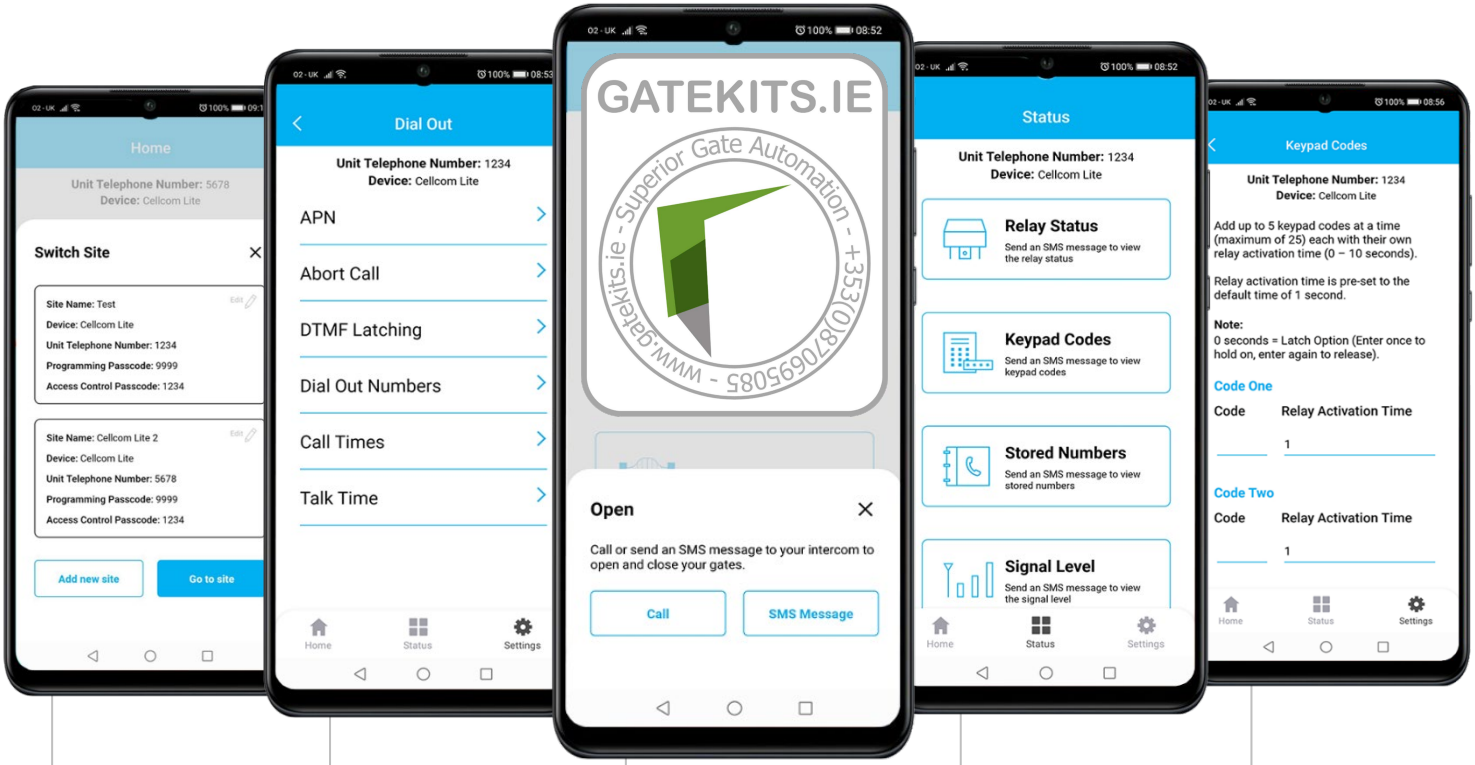

CELLCOM *lite*

Simple, Effective GSM Intercom

- Calls your home phone and mobiles on roll-over when visitor presses call button.
- Never miss a visitor with mobile calling.
- Works with any standard contract or Pre-Pay GSM Nano SIM card. (sim included)
- Comes with optional Vodafone™ 12 month contract SIM, unlimited calls and texts for £7.50/month + VAT* (terms and conditions apply, zone 1 Europe only).
- **NEW free** AES Lite app for installer programming.
- Homeowner can use app to trigger gates.

Puck Antenna as standard.

Technical Details

Dial Out Numbers	3	Relays	1
Permanent Codes	25	Relay Type	N/C and N/O
Permanent Caller ID Numbers	25	Relay Load	2 amps, 24v ac max
Power Consumption	100mA on dial out, 220mA peak demand	Modem Models	4G Europe, 4G USA, 4G AUS/NZ
Power Supply	24v dc (24v 2A dc adaptor included)		

Panel Dimensions

NEW APP

Installer / User App

Switch site function for programming and navigating multiple sites.

Program dial out numbers and other related features.

Speed dial or send SMS to control gates.

Check stored information and current status of intercom.

Program multiple keypad codes in one SMS.

User friendly new app. To help homeowners control their GSM intercom and gates/doors. Simple mobile access!