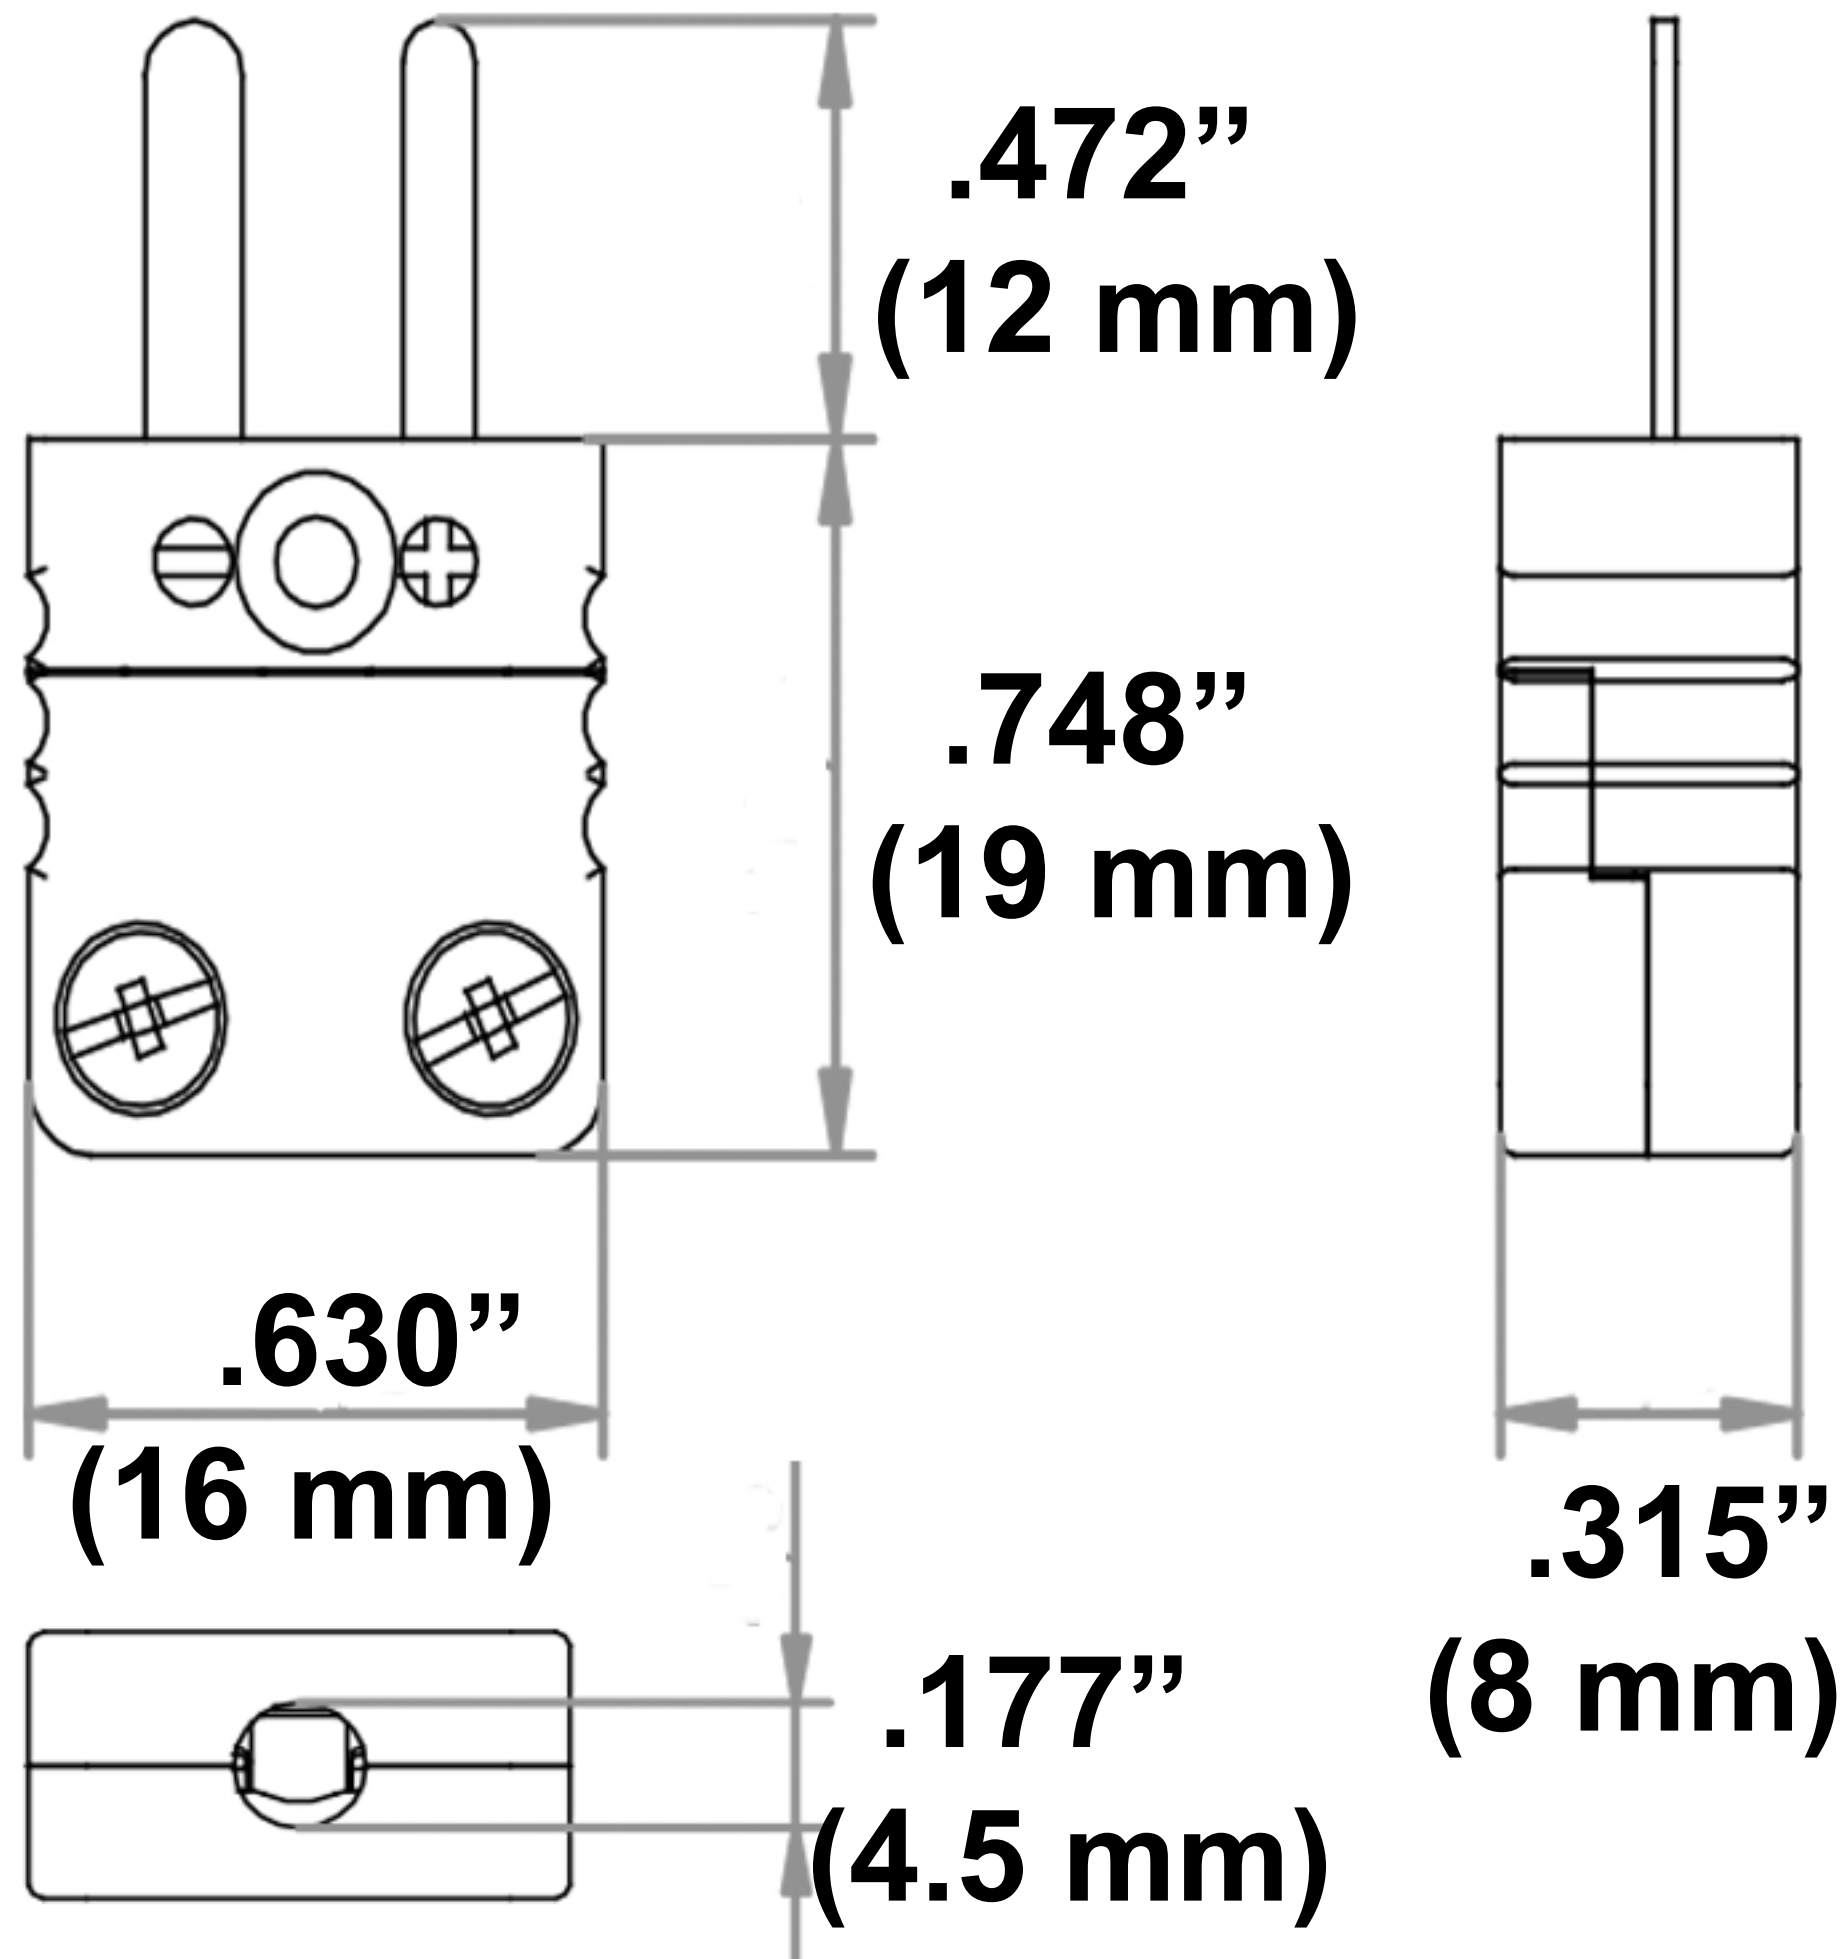

Thermocouple Connector

Miniature Plastic Male

Dimensions

EvoSensors Part Number
T1X-MALE-CON-FP-X-MPCX